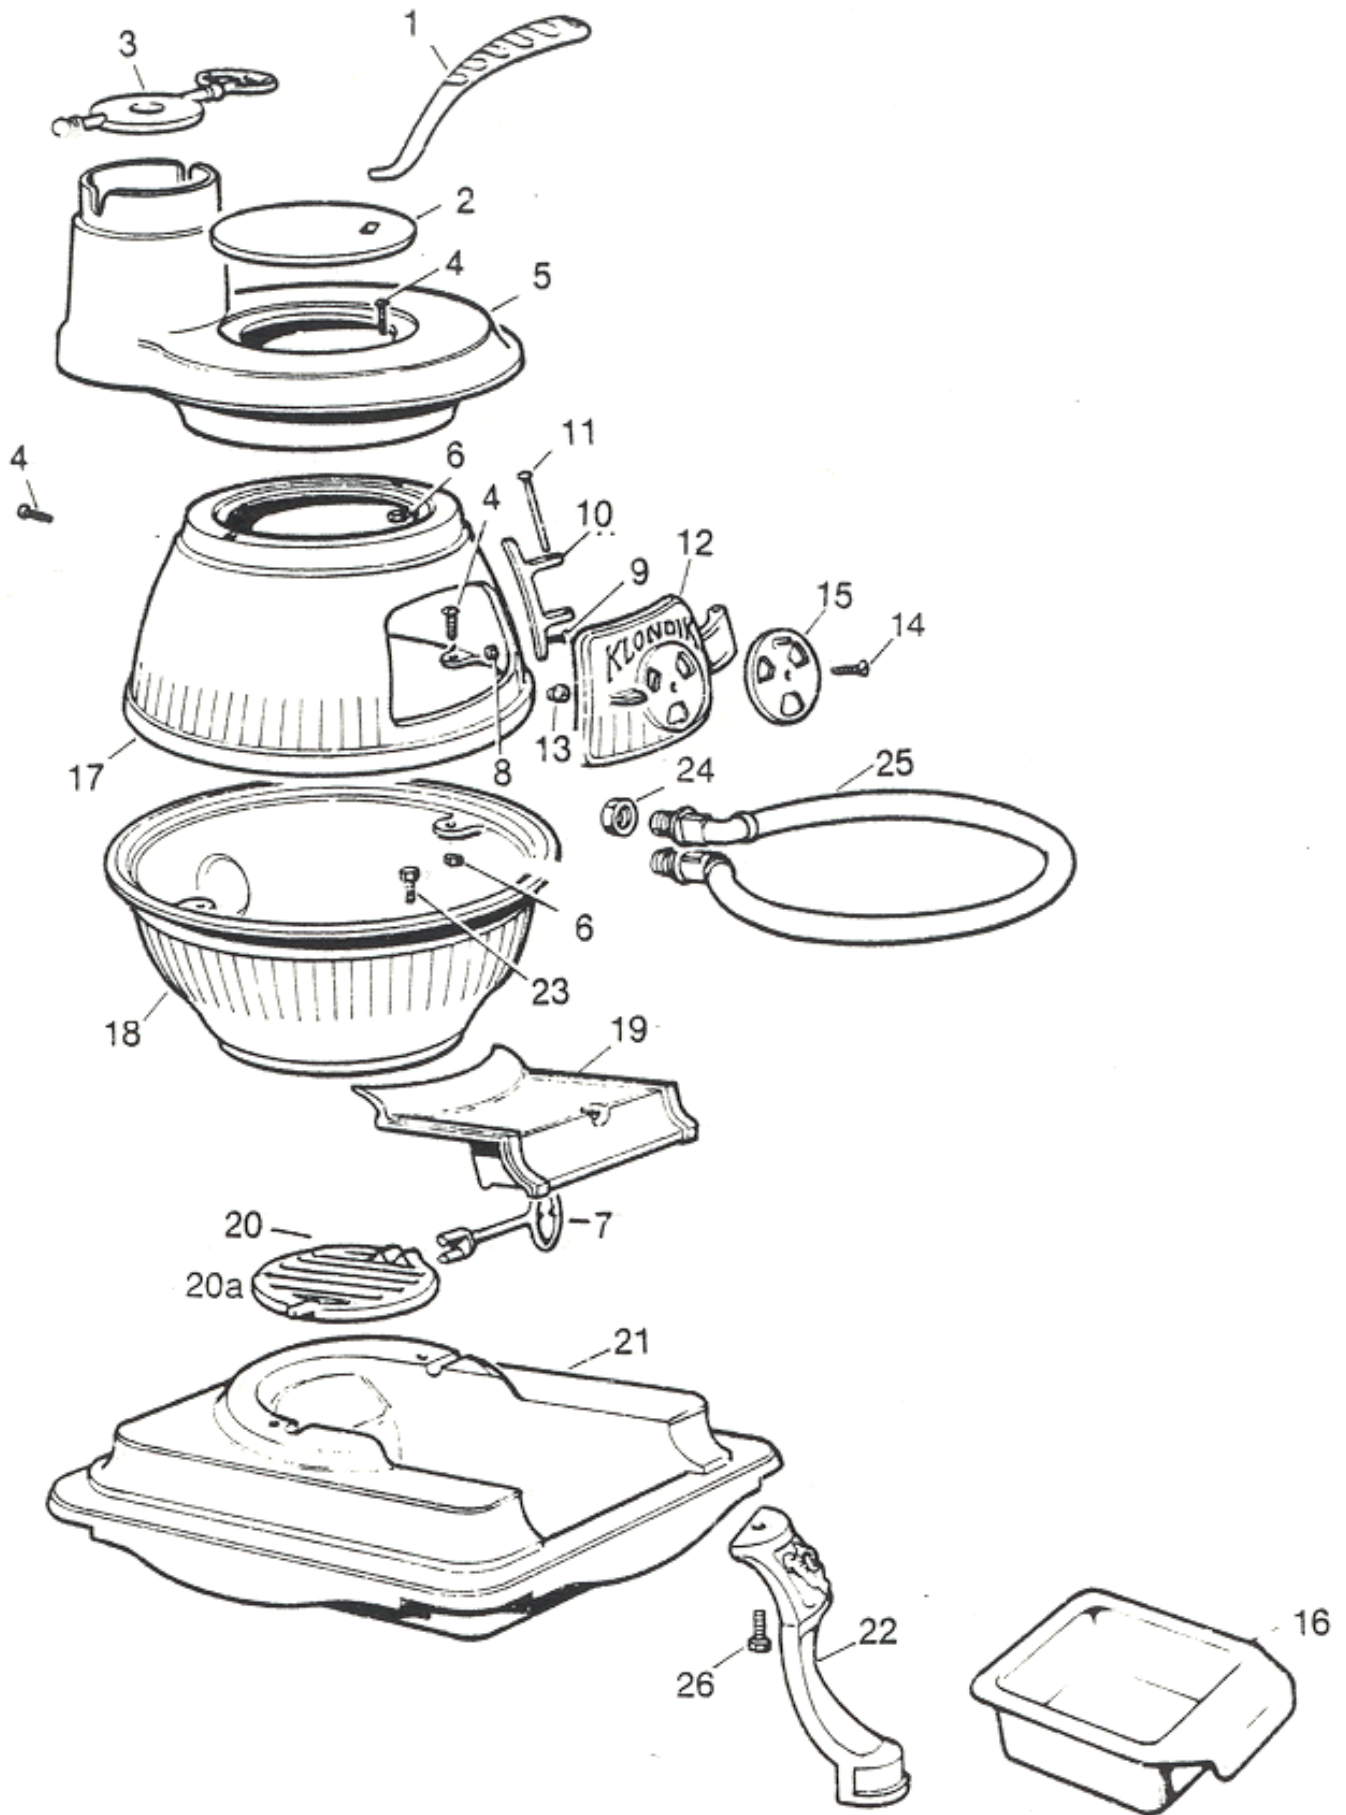

Masport®

KLONDIKE

Part Number 984926

Issue C
November 2000
Part # 784926

When ordering PLEASE QUOTE PART NUMBER & Description
NOT Illustration No.

Item No's	Part No's	Description	Qty
	Nov 2000		
1	984022	Handle	1
2	984102	Plate, Hot 155mm Dia	1
3	984001	Damper (external flue), 100mm	1
3a	984095	Damper (internal flue), 115mm	1
4	501598	Screw, M8 x 25	4
5	984303	Chamber, Flue	1
6	501602	Nut, M8	4
7	984405	Handle, Grate	4
8	501682	Nut, M6	2
9	501907	Screw, M6 x 20 RH (Obsolete)	2
10	984201	Bracket, Hinge	1
11	584041	Pin, Hinge	1
12	984306	Door, Top	1
13	501683	Nut, Locking M6	1
14	501907	Screw, M6 x 20 RH (Obsolete)	1
15	984207	Plate, Top Draught	1
16	984226	Box, Ash	1
17	984334	Belly, Top drilled for Water Coil	1
18	984211	Belly, Bottom drilled for Water Coil	1
19	984210	Plate, Bottom Draught	1
20	984404	Grate	1
20a	984212	Handle & Grate (1 Unit), 150mm	1
21	984214	Pan, Ash	1
22	984406	Leg	1
23	501598	Screw, Set M8 x 25	2
24	584034	Nut, Backing (Obsolete)	2
25	984244	Coil Assembly, Water (Incl 24)	1
26	501571	Screw, Set M8 x 16 (Obsolete)	4
NOT ILLUSTRATED			
	584305	Operating Instructions	1
	585858	Installation Instructions	1
	984229	Plug Assembly, 27mm Dia.	1
NOTE: Replacement doors are not drilled at factory - but must be drilled & fitted by dealer or owner.			

FLUE KIT PARTS

HEAT DEFLECTOR

115mm Flue Kit .

(to suit Yukon, Klondike, Oregon, Pittsburgh, Fatso)

Contains:

- 3 x 1200mm lengths Stainless Steel Flue
- 1 x 1200mm length Outer Heat Shield
- 1 x 1200mm length Inner Shield
- 1 x Anti Down Draught Cowl
- 1 x Casing Cover
- 1 x top & 1 x bottom Flue Spacer Bracket
- 1 x Ceiling Plate
- 1 x Packet screws & Ceramic Spacers