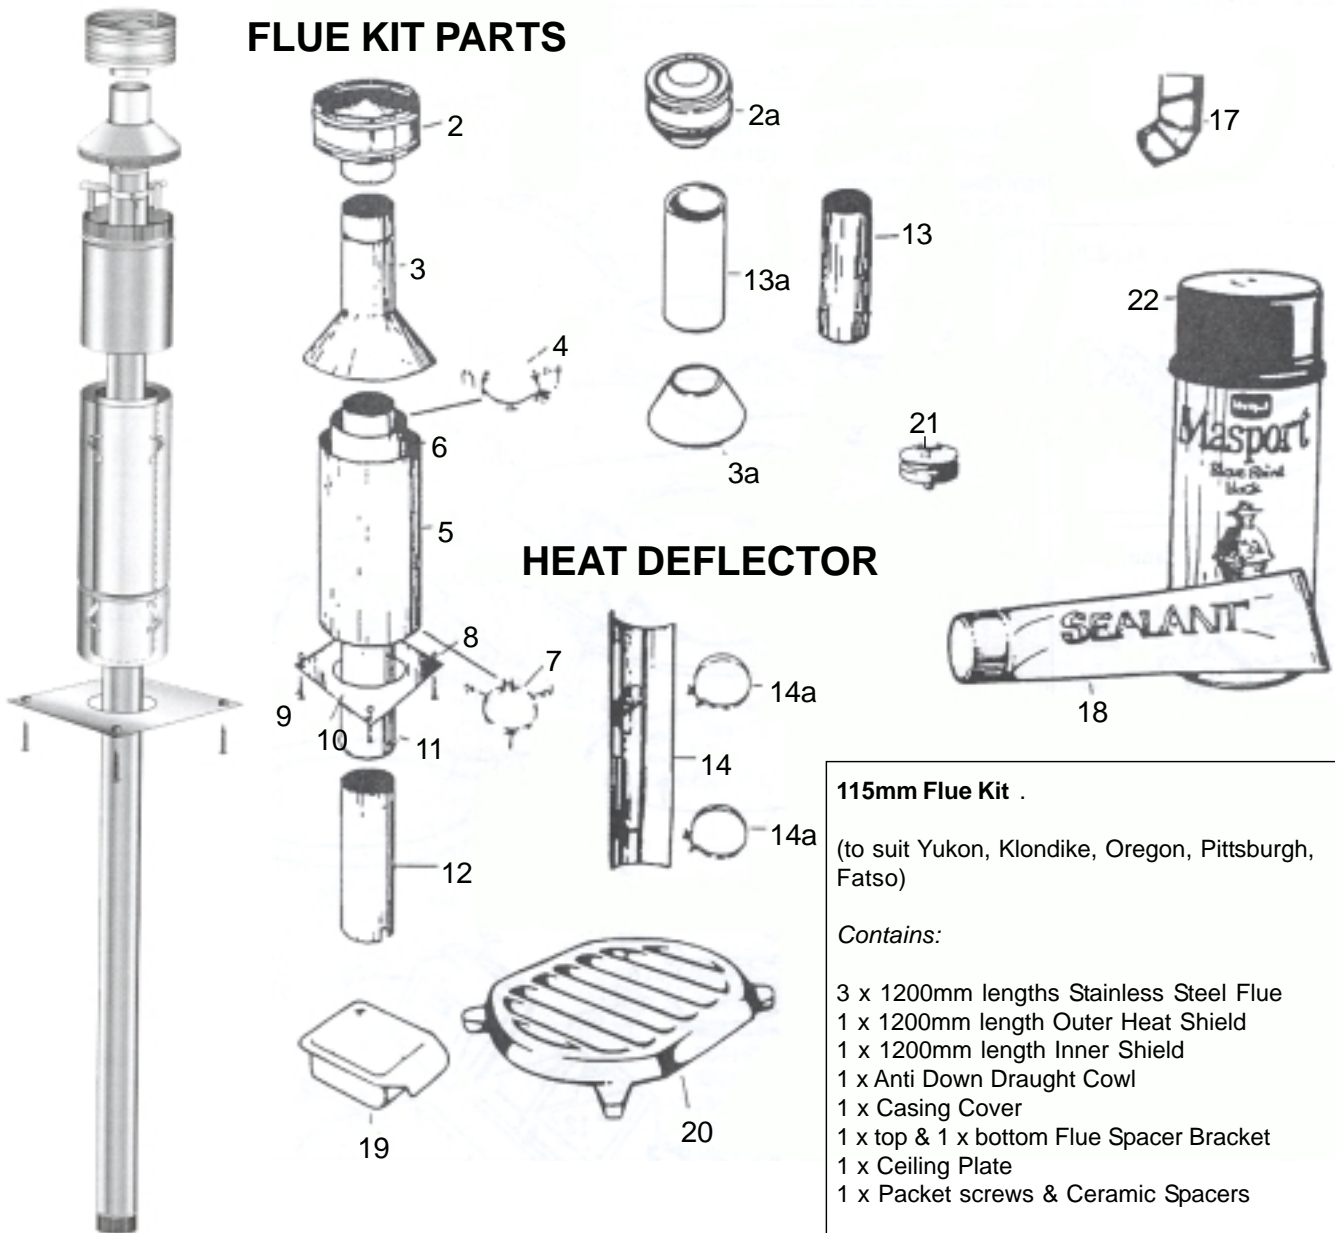

Masport®

KLONDIKE

Part Number 984926

Issue C
November 2000
Part # 784926

When ordering PLEASE QUOTE PART NUMBER & Description
NOT Illustration No.

Item No's	Part No's	Description	Qty
	Nov 2000		
1	984022	Handle	1
2	984102	Plate, Hot 155mm Dia	1
3	984001	Damper (external flue), 100mm	1
3a	984095	Damper (internal flue), 115mm	1
4	501598	Screw, M8 x 25	4
5	984303	Chamber, Flue	1
6	501602	Nut, M8	4
7	984405	Handle, Grate	4
8	501682	Nut, M6	2
9	501907	Screw, M6 x 20 RH (Obsolete)	2
10	984201	Bracket, Hinge	1
11	584041	Pin, Hinge	1
12	984306	Door, Top	1
13	501683	Nut, Locking M6	1
14	501907	Screw, M6 x 20 RH (Obsolete)	1
15	984207	Plate, Top Draught	1
16	984226	Box, Ash	1
17	984334	Belly, Top drilled for Water Coil	1
18	984211	Belly, Bottom drilled for Water Coil	1
19	984210	Plate, Bottom Draught	1
20	984404	Grate	1
20a	984212	Handle & Grate (1 Unit), 150mm	1
21	984214	Pan, Ash	1
22	984406	Leg	1
23	501598	Screw, Set M8 x 25	2
24	584034	Nut, Backing (Obsolete)	2
25	984244	Coil Assembly, Water (Incl 24)	1
26	501571	Screw, Set M8 x 16 (Obsolete)	4
NOT ILLUSTRATED			
	584305	Operating Instructions	1
	585858	Installation Instructions	1
	984229	Plug Assembly, 27mm Dia.	1
NOTE: Replacement doors are not drilled at factory - but must be drilled & fitted by dealer or owner.			

FLUE KIT PARTS

HEAT DEFLECTOR

115mm Flue Kit .

(to suit Yukon, Klondike, Oregon, Pittsburgh, Fatso)

Contains:

- 3 x 1200mm lengths Stainless Steel Flue
- 1 x 1200mm length Outer Heat Shield
- 1 x 1200mm length Inner Shield
- 1 x Anti Down Draught Cowl
- 1 x Casing Cover
- 1 x top & 1 x bottom Flue Spacer Bracket
- 1 x Ceiling Plate
- 1 x Packet screws & Ceramic Spacers