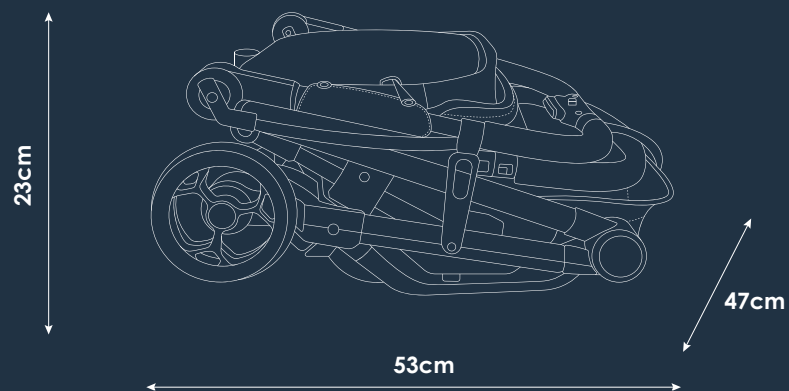

babybee

miles

quick specs

- Seat back height: 48 cm
- Seat width: 35cm
- Folded dimensions: 53 x 47 x 23cm
- Total weight: 6.9g

stroller dimensions

Frame Width	47cm
Folded Dimensions (LxWxH)	53 L x 47 W x 23 H cm (belly bar off)
Handlebar Height	106cm
Front Wheel Diameter	12.5cm
Rear Wheel Diameter	15cm

seat dimensions

Seat Back Height	48cm
Seat Recline Height	39cm
Seat Depth	21cm
Seat Width	35cm
Seat Height From Ground	46cm

weights

Stroller Weight	6.9kg
-----------------	-------

maximum loads

Stroller Seat limit	22kg
Basket Limit	5kg