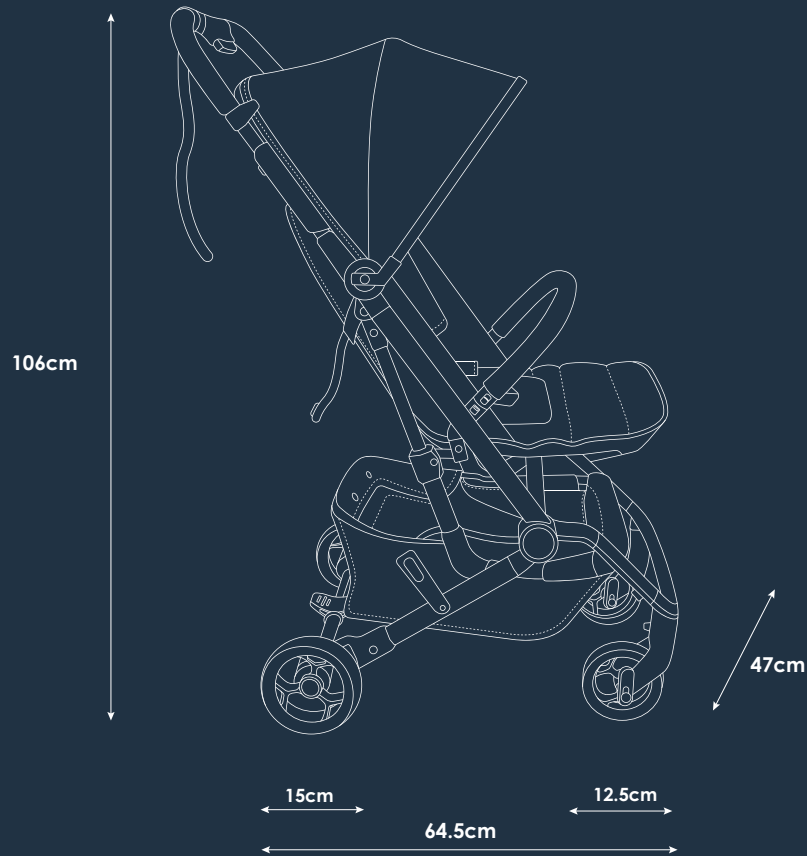

babybee

miles

quick specs

- Seat back height: 48 cm
- Seat width: 35cm
- Folded dimensions: 53 x 47 x 23cm
- Total weight: 6.9g

stroller dimensions

Frame Width	47cm
Folded Dimensions (LxWxH)	53 L x 47 W x 23 H cm (belly bar off)
Handlebar Height	106cm
Front Wheel Diameter	12.5cm
Rear Wheel Diameter	15cm

seat dimensions

Seat Back Height	48cm
Seat Recline Height	39cm
Seat Depth	21cm
Seat Width	35cm
Seat Height From Ground	46cm

weights

Stroller Weight	6.9kg
-----------------	-------

maximum loads

Stroller Seat limit	22kg
Basket Limit	5kg