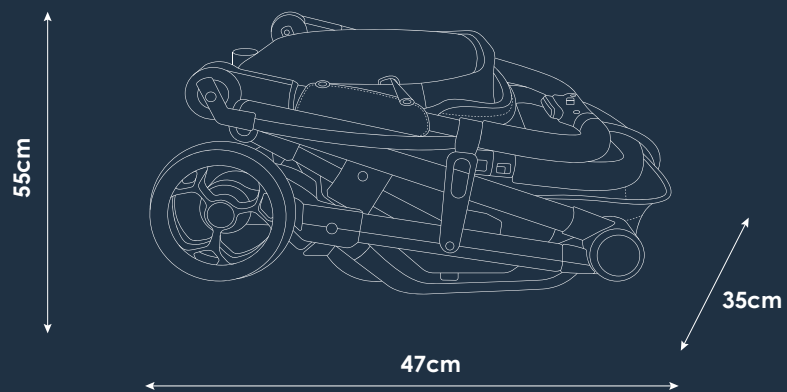

## quick specs

- Seat back height: 45cm
- Seat width: 33cm
- Folded dimensions: 47 x 35 x 55cm
- Total weight: 6.9g

**stroller dimensions**

Frame Width	45.9cm
Folded Dimensions (LxWxH)	47 x 35 x 55cm
Handlebar Height	105cm
Front Wheel Diameter	12cm
Rear Wheel Diameter	15cm

**seat dimensions**

Seat Back Height	45cm
Seat Recline Height	39cm
Seat Depth	21.5cm
Seat Width	33cm
Seat Height From Ground	47.5cm

**weights**

Stroller Weight	6.9kg
-----------------	-------

**maximum loads**

Stroller Seat limit	22kg
Basket Limit	5kg