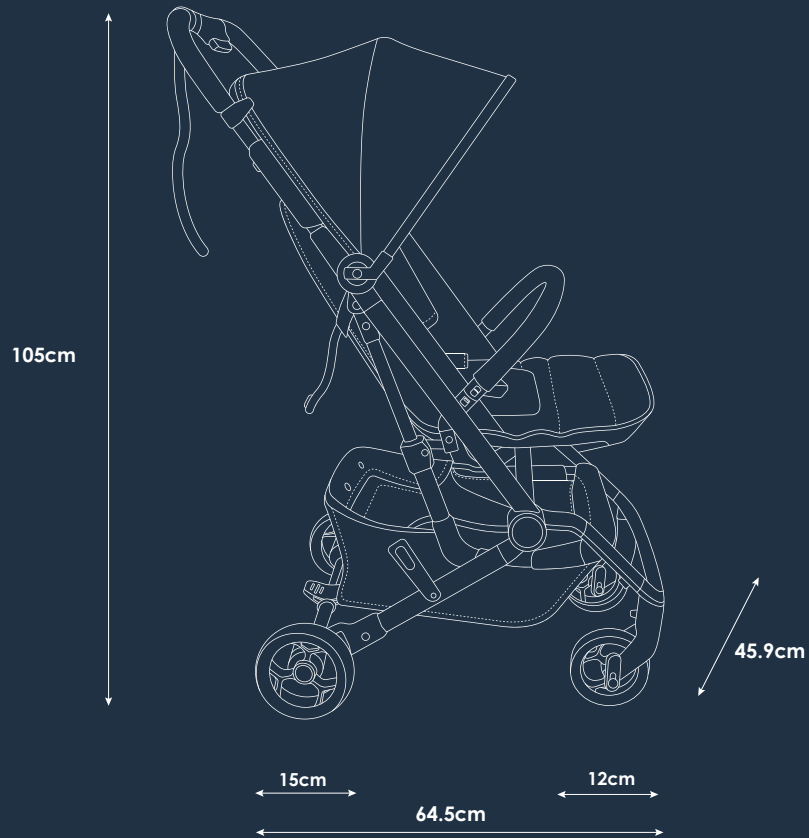

# babybee

## quick specs

- Seat back height: 45cm
- Seat width: 33cm
- Folded dimensions: 47 x 35 x 55cm
- Total weight: 6.9g

**stroller dimensions**

Frame Width	45.9cm
Folded Dimensions (LxWxH)	47 x 35 x 55cm
Handlebar Height	105cm
Front Wheel Diameter	12cm
Rear Wheel Diameter	15cm

**seat dimensions**

Seat Back Height	45cm
Seat Recline Height	39cm
Seat Depth	21.5cm
Seat Width	33cm
Seat Height From Ground	47.5cm

**weights**

Stroller Weight	6.9kg
-----------------	-------

**maximum loads**

Stroller Seat limit	22kg
Basket Limit	5kg