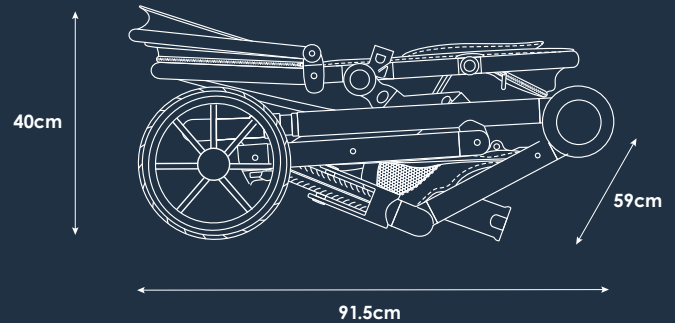

babybee

duo3

quick specs

- Seat back height: 53cm
- Max. height w canopy open: 67cm
- Seat width: 32cm
- Seat depth: 22cm
- Seat base height from ground (central position): 66cm
- Frame weight: 9.9kg
- Frame + single seat: 13.1kg
- Frame + seat + bassinet: 16.3kg
- Frame + 2 seats: 16.3kg

stroller dimensions

Folded Dimensions - Seat Off (LxWxH)	91.5cm L X 59cm W 32.5cm H
Folded Dimensions - Seat On (LxWxH)	91.5cm L X 59cm W X 40cm H
Max Handlebar Height	113cm
Min Handlebar Height	101cm
Front Wheel Diameter	19cm
Rear Wheel Diameter	29cm

seat dimensions

Seat Back Height	53cm
Headroom Under Canopy	67cm
Seat Depth	22cm
Seat Width	32cm
Seat Height From Ground	66cm
Knee to Footrest	20.5cm

second seat dimensions

Second Seat Back Height	53cm
Second Seat Depth	22cm
Second Seat Width	32cm
Second Seat Knee to Footrest	20.5cm

bassinet dimensions

Bassinet (LxWxH)	81cm x 38.5cm x 59cm (top of canopy) (22.5cm to top of bassinet base)
Bassinet Height from Ground	56cm
Bassinet Mattress (LxWxH)	71cm x 30cm x 3cm

duo3

weights

Stroller Frame Weight	9.9kg
Stroller Seat Weight	3.2kg
Second Seat Weight	3.2kg
Bassinet Weight	3.2kg