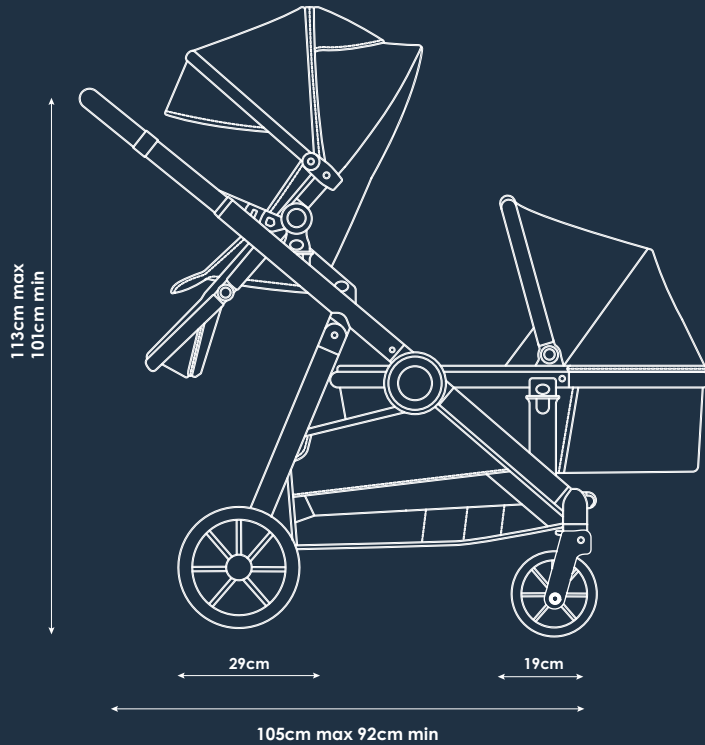

babybee

duo3

quick specs

- Seat back height: 53cm
- Max. height w canopy open: 67cm
- Seat width: 32cm
- Seat depth: 22cm
- Seat base height from ground (central position): 66cm
- Frame weight: 9.9kg
- Frame + single seat: 13.1kg
- Frame + seat + bassinet: 16.3kg
- Frame + 2 seats: 16.3kg

stroller dimensions

Folded Dimensions - Seat Off (LxWxH)	91.5cm L X 59cm W 32.5cm H
Folded Dimensions - Seat On (LxWxH)	91.5cm L X 59cm W X 40cm H
Max Handlebar Height	113cm
Min Handlebar Height	101cm
Front Wheel Diameter	19cm
Rear Wheel Diameter	29cm

seat dimensions

Seat Back Height	53cm
Headroom Under Canopy	67cm
Seat Depth	22cm
Seat Width	32cm
Seat Height From Ground	66cm
Knee to Footrest	20.5cm

second seat dimensions

Second Seat Back Height	53cm
Second Seat Depth	22cm
Second Seat Width	32cm
Second Seat Knee to Footrest	20.5cm

bassinet dimensions

Bassinet (LxWxH)	81cm x 38.5cm x 59cm (top of canopy) (22.5cm to top of bassinet base)
Bassinet Height from Ground	56cm
Bassinet Mattress (LxWxH)	71cm x 30cm x 3cm

duo3

weights

Stroller Frame Weight	9.9kg
Stroller Seat Weight	3.2kg
Second Seat Weight	3.2kg
Bassinet Weight	3.2kg