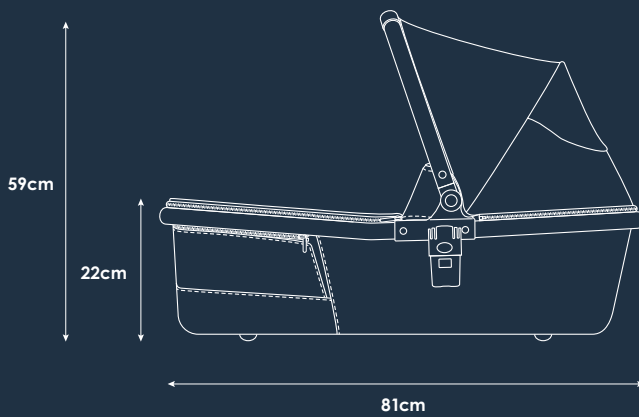

babybee

duo3

quick specs

- Seat back height: 53cm
- Max. height w canopy open: 67cm
- Seat width: 32cm
- Seat depth: 22cm
- Seat base height from ground (central position): 66cm
- Frame weight: 9.9kg
- Frame + single seat: 13.1kg
- Frame + seat + bassinet: 16.3kg
- Frame + 2 seats: 16.3kg

stroller dimensions

Folded Dimensions - Seat Off (LxWxH)	91.5cm L X 59cm W 32.5cm H
Folded Dimensions - Seat On (LxWxH)	91.5cm L X 59cm W X 40cm H
Max Handlebar Height	113cm
Min Handlebar Height	101cm
Front Wheel Diameter	19cm
Rear Wheel Diameter	29cm

seat dimensions

Seat Back Height	53cm
Headroom Under Canopy	67cm
Seat Depth	22cm
Seat Width	32cm
Seat Height From Ground	66cm
Knee to Footrest	20.5cm

second seat dimensions

Second Seat Back Height	53cm
Second Seat Depth	22cm
Second Seat Width	32cm
Second Seat Knee to Footrest	20.5cm

bassinet dimensions

Bassinet (LxWxH)	81cm x 38.5cm x 59cm (top of canopy) (22.5cm to top of bassinet base)
Bassinet Height from Ground	56cm
Bassinet Mattress (LxWxH)	71cm x 30cm x 3cm

duo3

weights

Stroller Frame Weight	9.9kg
Stroller Seat Weight	3.2kg
Second Seat Weight	3.2kg
Bassinet Weight	3.2kg