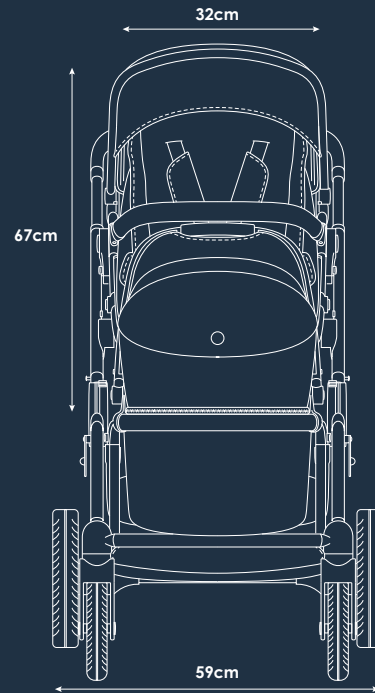

babybee

duo3

quick specs

- Seat back height: 53cm
- Max. height w canopy open: 67cm
- Seat width: 32cm
- Seat depth: 22cm
- Seat base height from ground (central position): 66cm
- Frame weight: 9.9kg
- Frame + single seat: 13.1kg
- Frame + seat + bassinet: 16.3kg
- Frame + 2 seats: 16.3kg

stroller dimensions

Folded Dimensions - Seat Off (LxWxH)	91.5cm L X 59cm W 32.5cm H
Folded Dimensions - Seat On (LxWxH)	91.5cm L X 59cm W X 40cm H
Max Handlebar Height	113cm
Min Handlebar Height	101cm
Front Wheel Diameter	19cm
Rear Wheel Diameter	29cm

seat dimensions

Seat Back Height	53cm
Headroom Under Canopy	67cm
Seat Depth	22cm
Seat Width	32cm
Seat Height From Ground	66cm
Knee to Footrest	20.5cm

second seat dimensions

Second Seat Back Height	53cm
Second Seat Depth	22cm
Second Seat Width	32cm
Second Seat Knee to Footrest	20.5cm

bassinet dimensions

Bassinet (LxWxH)	81cm x 38.5cm x 59cm (top of canopy) (22.5cm to top of bassinet base)
Bassinet Height from Ground	56cm
Bassinet Mattress (LxWxH)	71cm x 30cm x 3cm

duo3

weights

Stroller Frame Weight	9.9kg
Stroller Seat Weight	3.2kg
Second Seat Weight	3.2kg
Bassinet Weight	3.2kg