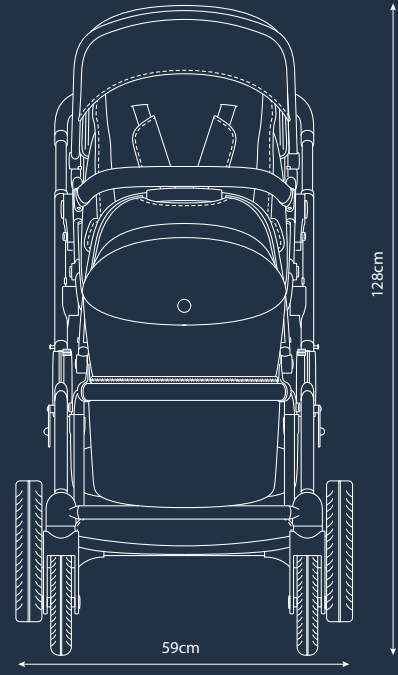

babybee

duo3

quick specs

- Seat back height: 53cm
- Seat width: 32cm
- Frame weight: 9.9kg
- Frame + single seat weight: 13.1kg
- Bassinet weight: 3.2kg
- Seat weight: 3.2kg

stroller dimensions

Frame Width	59cm
Folded Dimensions - Frame (LxWxH)	90.5cm L X 59cm W X 32cm H
Folded Dimensions - Seat Seat in Middle Position, No Adaptors (LxWxH)	90.5cm L X 59cm W X 39.5cm H
Folded Dimensions - Seat Seat on Upper Adaptor Position (LxWxH)	91.5cm L X 59cm W X 40.5cm H
Max Handlebar Height	113cm
Min Handlebar Height	101cm
Front Wheel Diameter	20.5cm
Rear Wheel Diameter	30cm

seat dimensions (both seats)

Seat Back Height	52cm
Seat Width	32.5cm
Seat Depth	21.5cm
Seat Height From Ground - Upper Position	73cm
Seat Height From Ground - Single Position	65cm
Knee to Footrest	21cm

bassinet dimensions

Bassinet (LxWxH)	79cm L x 38.5cm W x 59cm H (top of canopy) (22.5cm to top of bassinet base)
Bassinet Mattress (LxWxH)	71cm L x 30cm W x 3cm H
Mattress Height from Ground - Upper Position	70.5cm
Mattress Height from Ground - Single Position	62.5cm

duo3

weights (ex accessories)

Stroller Frame Weight	9.9kg
Stroller Seat Weight	3.2kg
Bassinet Weight	3.2kg

maximum loads

Bassinet Limit	9kg (approx 0-6 months)
Stroller Seat limit	20kg (approx up to 4 years)
Basket Limit	12kg
Handlebar bag Limit	2kg