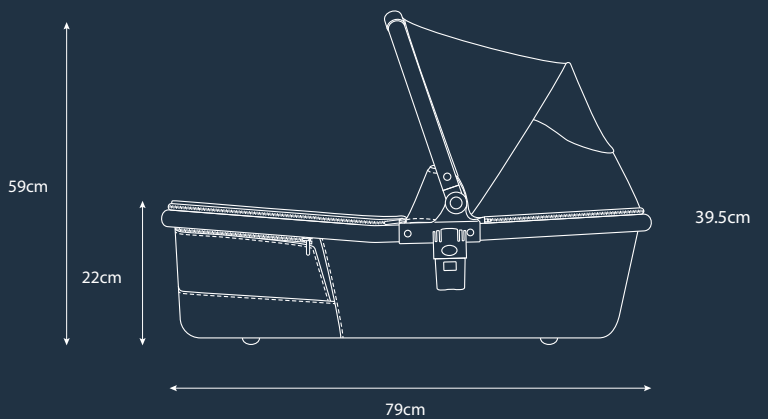

babybee

duo3

quick specs

- Seat back height: 53cm
- Seat width: 32cm
- Frame weight: 9.9kg
- Frame + single seat weight: 13.1kg
- Bassinet weight: 3.2kg
- Seat weight: 3.2kg

stroller dimensions

Frame Width	59cm
Folded Dimensions - Frame (LxWxH)	90.5cm L X 59cm W X 32cm H
Folded Dimensions - Seat Seat in Middle Position, No Adaptors (LxWxH)	90.5cm L X 59cm W X 39.5cm H
Folded Dimensions - Seat Seat on Upper Adaptor Position (LxWxH)	91.5cm L X 59cm W X 40.5cm H
Max Handlebar Height	113cm
Min Handlebar Height	101cm
Front Wheel Diameter	20.5cm
Rear Wheel Diameter	30cm

seat dimensions (both seats)

Seat Back Height	52cm
Seat Width	32.5cm
Seat Depth	21.5cm
Seat Height From Ground - Upper Position	73cm
Seat Height From Ground - Single Position	65cm
Knee to Footrest	21cm

bassinet dimensions

Bassinet (LxWxH)	79cm L x 38.5cm W x 59cm H (top of canopy) (22.5cm to top of bassinet base)
Bassinet Mattress (LxWxH)	71cm L x 30cm W x 3cm H
Mattress Height from Ground - Upper Position	70.5cm
Mattress Height from Ground - Single Position	62.5cm

duo3

weights (ex accessories)

Stroller Frame Weight	9.9kg
Stroller Seat Weight	3.2kg
Bassinet Weight	3.2kg

maximum loads

Bassinet Limit	9kg (approx 0-6 months)
Stroller Seat limit	20kg (approx up to 4 years)
Basket Limit	12kg
Handlebar bag Limit	2kg