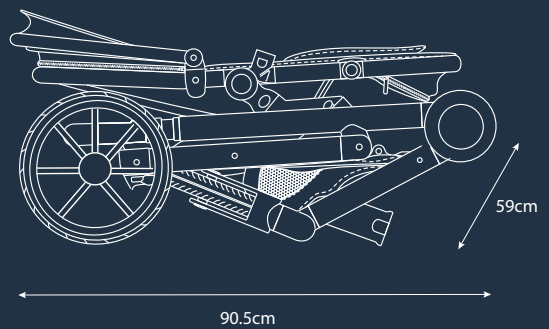

babybee

duo3

quick specs

- Seat back height: 53cm
- Seat width: 32cm
- Frame weight: 9.9kg
- Frame + single seat weight: 13.1kg
- Bassinet weight: 3.2kg
- Seat weight: 3.2kg

stroller dimensions

Frame Width	59cm
Folded Dimensions - Frame (LxWxH)	90.5cm L X 59cm W X 32cm H
Folded Dimensions - Seat Seat in Middle Position, No Adaptors (LxWxH)	90.5cm L X 59cm W X 39.5cm H
Folded Dimensions - Seat Seat on Upper Adaptor Position (LxWxH)	91.5cm L X 59cm W X 40.5cm H
Max Handlebar Height	113cm
Min Handlebar Height	101cm
Front Wheel Diameter	20.5cm
Rear Wheel Diameter	30cm

seat dimensions (both seats)

Seat Back Height	52cm
Seat Width	32.5cm
Seat Depth	21.5cm
Seat Height From Ground - Upper Position	73cm
Seat Height From Ground - Single Position	65cm
Knee to Footrest	21cm

bassinet dimensions

Bassinet (LxWxH)	79cm L x 38.5cm W x 59cm H (top of canopy) (22.5cm to top of bassinet base)
Bassinet Mattress (LxWxH)	71cm L x 30cm W x 3cm H
Mattress Height from Ground - Upper Position	70.5cm
Mattress Height from Ground - Single Position	62.5cm

duo3

weights (ex accessories)

Stroller Frame Weight	9.9kg
Stroller Seat Weight	3.2kg
Bassinet Weight	3.2kg

maximum loads

Bassinet Limit	9kg (approx 0-6 months)
Stroller Seat limit	20kg (approx up to 4 years)
Basket Limit	12kg
Handlebar bag Limit	2kg