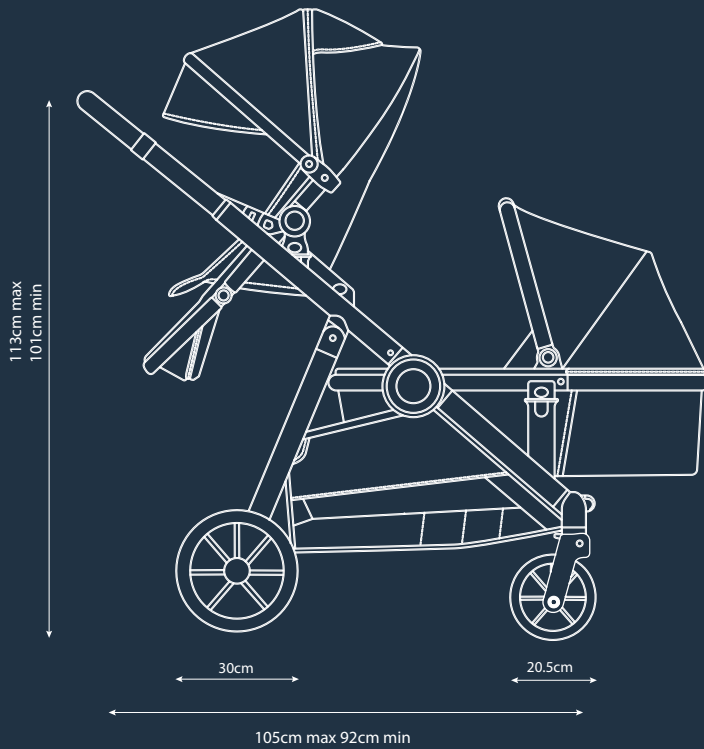

babybee

duo3

quick specs

- Seat back height: 53cm
- Seat width: 32cm
- Frame weight: 9.9kg
- Frame + single seat weight: 13.1kg
- Bassinet weight: 3.2kg
- Seat weight: 3.2kg

stroller dimensions

Frame Width	59cm
Folded Dimensions - Frame (LxWxH)	90.5cm L X 59cm W X 32cm H
Folded Dimensions - Seat Seat in Middle Position, No Adaptors (LxWxH)	90.5cm L X 59cm W X 39.5cm H
Folded Dimensions - Seat Seat on Upper Adaptor Position (LxWxH)	91.5cm L X 59cm W X 40.5cm H
Max Handlebar Height	113cm
Min Handlebar Height	101cm
Front Wheel Diameter	20.5cm
Rear Wheel Diameter	30cm

seat dimensions (both seats)

Seat Back Height	52cm
Seat Width	32.5cm
Seat Depth	21.5cm
Seat Height From Ground - Upper Position	73cm
Seat Height From Ground - Single Position	65cm
Knee to Footrest	21cm

bassinet dimensions

Bassinet (LxWxH)	79cm L x 38.5cm W x 59cm H (top of canopy) (22.5cm to top of bassinet base)
Bassinet Mattress (LxWxH)	71cm L x 30cm W x 3cm H
Mattress Height from Ground - Upper Position	70.5cm
Mattress Height from Ground - Single Position	62.5cm

duo3

weights (ex accessories)

Stroller Frame Weight	9.9kg
Stroller Seat Weight	3.2kg
Bassinet Weight	3.2kg

maximum loads

Bassinet Limit	9kg (approx 0-6 months)
Stroller Seat limit	20kg (approx up to 4 years)
Basket Limit	12kg
Handlebar bag Limit	2kg