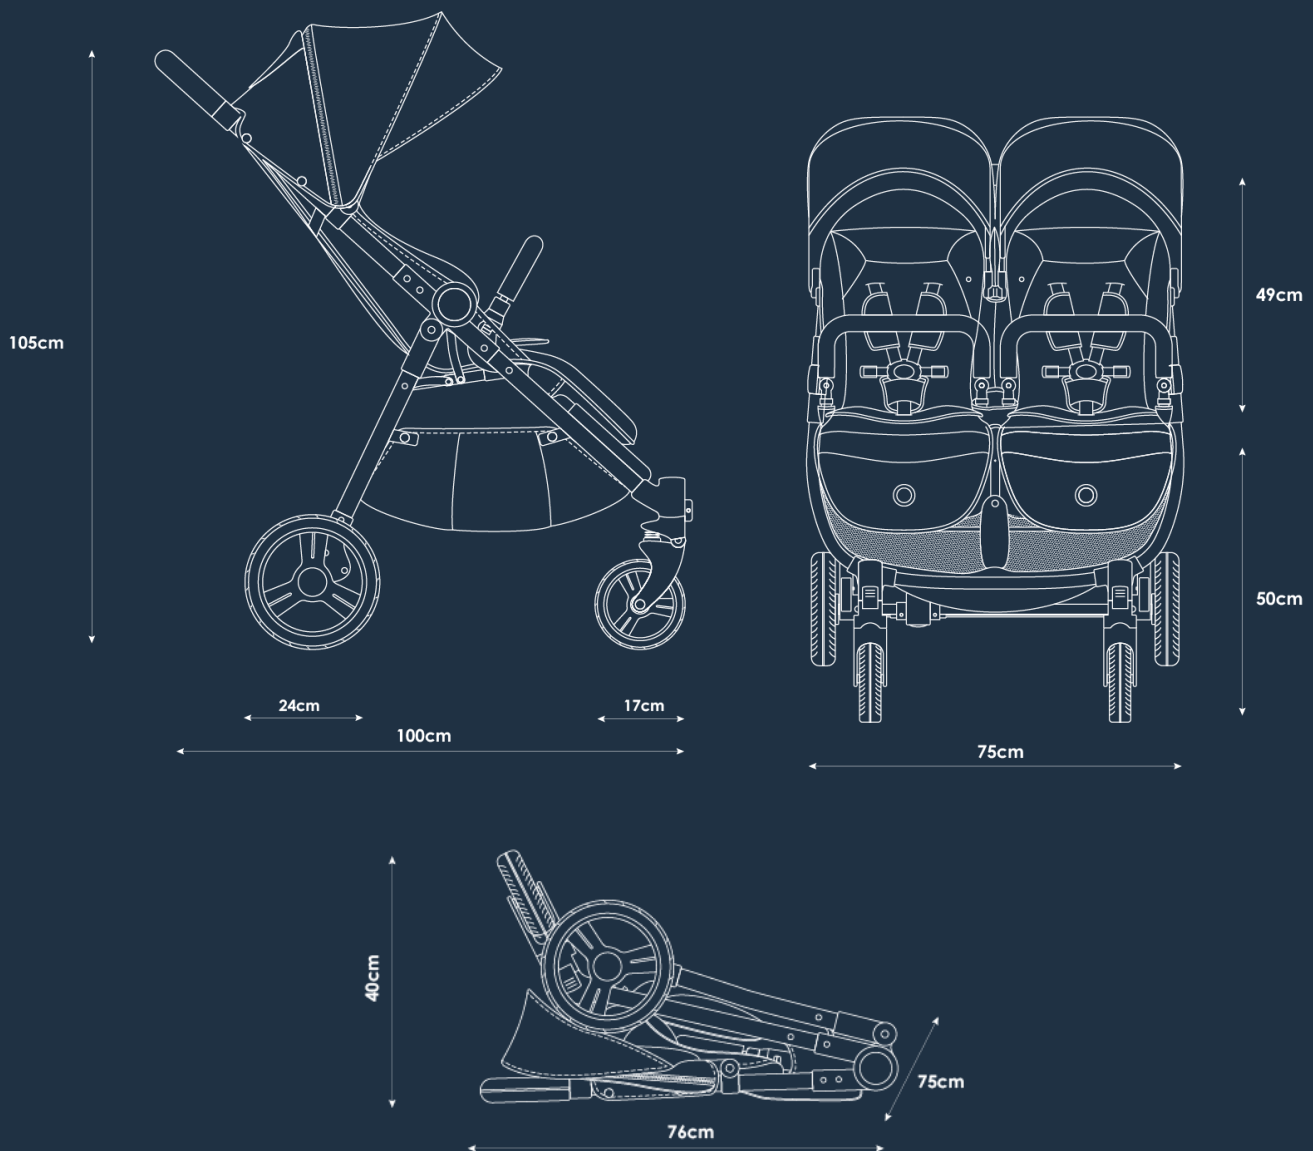

# babybee

# luna

## quick specs

- Seat back height: 49cm
- Max. height w canopy open: 75cm
- Seat width: 28cm
- Total weight: 13.7kg

**stroller dimensions**

Frame Width	75cm
Folded Dimensions (LxWxH)	76cm x 75cm x 40cm
Handlebar Height	105cm
Front Wheel Diameter	17cm
Rear Wheel Diameter	24cm

**seat dimensions**

Seat Back Height	49cm
Max. head-height allowance	75cm
Seat Depth	21cm
Seat Width	28cm
Seat Height From Ground	50cm
Seat length when reclined	92cm

**cocoon dimensions internal**

L x W x H	76cm x 28cm x 19cm
-----------	--------------------