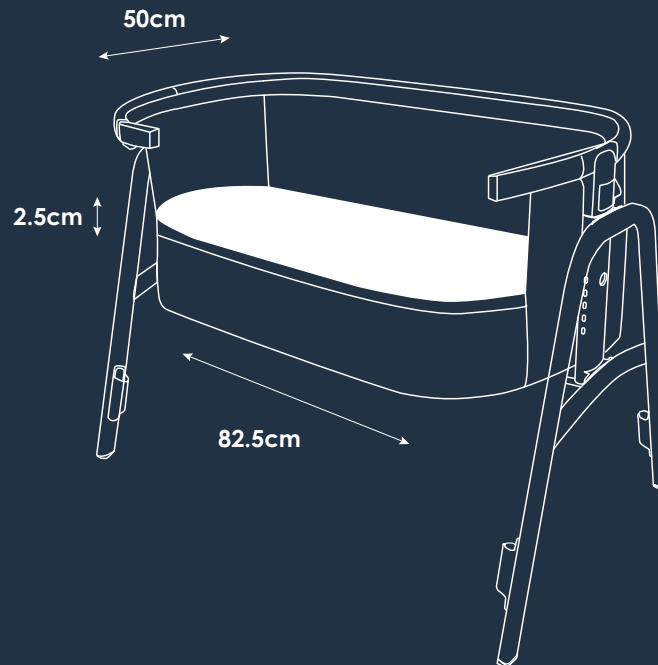

# pod bassinet and bedside sleeper

## quick specs

- Highest Position: 93.5cm x 53.5cm x 81cm
- Lowest Position: 93.5cm x 53.5cm x 69cm
- Weight: 8.8kg
- Folded Dimensions: 88cm x 56cm x 16cm
- Mattress Dimensions: 82.5cm x 50cm x 2.5cm

## dimensions & weights

<b>Assembled - Highest Position</b>	93.5cm x 53.5cm x 81cm
<b>Assembled - Lowest Position</b>	93.5cm x 53.5cm x 69cm
<b>Folded</b>	88cm x 56cm x 16cm
<b>Inside Bassinet</b>	82cm x 49cm x 30cm
<b>Mattress</b>	82.5cm x 50cm x 2.5cm
<b>Product Weight</b>	8.8kg
<b>Age Suitability</b>	0-5 months, max 9kgs (must not be able to push up on hands and knees)