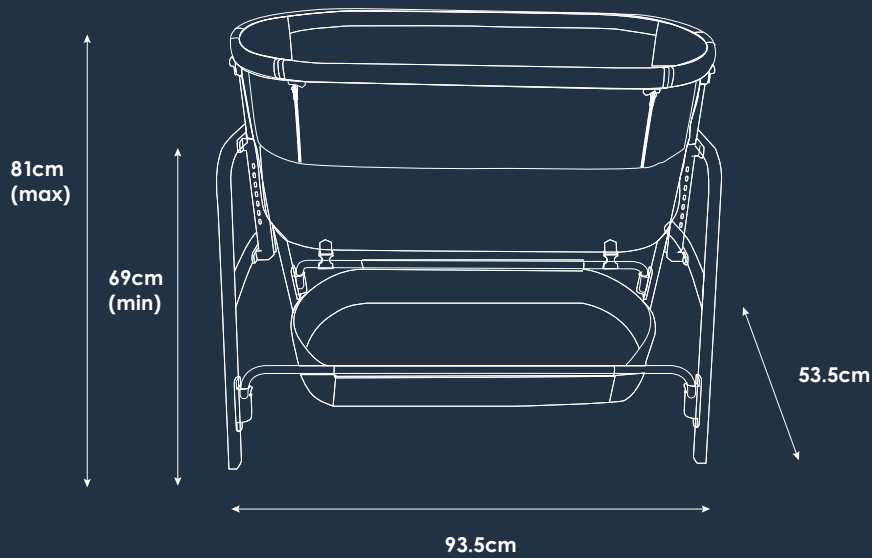

# pod bassinet and bedside sleeper

## quick specs

- Highest Position: 93.5cm x 53.5cm x 81cm
- Lowest Position: 93.5cm x 53.5cm x 69cm
- Weight: 8.8kg
- Folded Dimensions: 88cm x 56cm x 16cm
- Mattress Dimensions: 82.5cm x 50cm x 2.5cm

## dimensions & weights

<b>Assembled - Highest Position</b>	93.5cm x 53.5cm x 81cm
<b>Assembled - Lowest Position</b>	93.5cm x 53.5cm x 69cm
<b>Folded</b>	88cm x 56cm x 16cm
<b>Inside Bassinet</b>	82cm x 49cm x 30cm
<b>Mattress</b>	82.5cm x 50cm x 2.5cm
<b>Product Weight</b>	8.8kg
<b>Age Suitability</b>	0-5 months, max 9kgs (must not be able to push up on hands and knees)