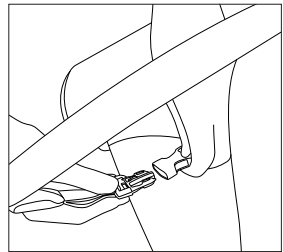

WHAT'S IN THE BOX?

Please check that you have all the correct parts before getting started.

1. Top play mat

2. Base mat

3. 2 x activity poles

4. 5 x sensory toys (attached to the activity poles)

SETTING UP YOUR PLAY GYM

- 1 Place the base mat on a flat, firm, even surface.
- 2 Place the top play mat on top with either side facing down.
- 3 Attach each activity pole to the base using the buckle clips underneath and ensure the buckles are fastened securely.

There are 5 loops on the activity poles for toys to hang from, and 3 loops located on the inner edge of base mat so you can move the toys around to always keep bub entertained!

- 5 To change the position of the toys, simply undo the Velcro strap on the toy and reattach it to a new position, ensuring the strap is properly secured.