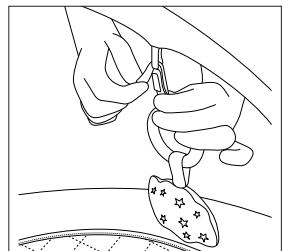

WHAT'S IN THE BOX?

Please check that you have all the correct parts before getting started.

1. Top play mat

2. Base mat

3. 2 x activity poles

4. 5 x sensory toys (attached to the activity poles)

SETTING UP YOUR PLAY GYM

- 1 Place the base mat on a flat, firm, even surface.
- 2 Place the top play mat on top with either side facing down.
- 3 Attach each activity pole to the base using the buckle clips underneath and ensure the buckles are fastened securely.

There are 5 loops on the activity poles for toys to hang from, and 3 loops located on the inner edge of base mat so you can move the toys around to always keep bub entertained!

- 5 To change the position of the toys, simply undo the Velcro strap on the toy and reattach it to a new position, ensuring the strap is properly secured.