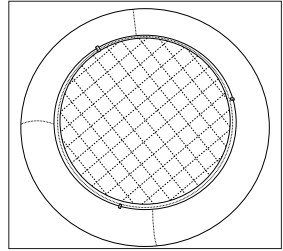

SETTING UP YOUR PLAY GYM

1. 1 Place the base mat on a flat, firm, even surface.
2. 2 Place the top play mat on top with either side facing down.
3. 3 Attach each activity pole to the base using the buckle clips underneath and ensure the buckles are fastened securely.

There are 5 loops on the activity poles for toys to hang from, and 3 loops located on the inner edge of base mat so you can move the toys around to always keep bub entertained!

1. 5 To change the position of the toys, simply undo the Velcro strap on the toy and reattach it to a new position, ensuring the strap is properly secured.