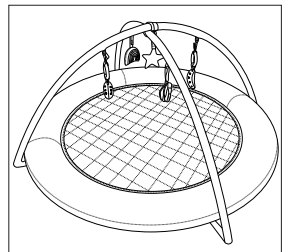

WHAT'S IN THE BOX?

Please check that you have all the correct parts before getting started.

1. Top play mat

2. Base mat

3. 2 x activity poles

4. 5 x sensory toys (attached to the activity poles)

SETTING UP YOUR PLAY GYM

- 1 Place the base mat on a flat, firm, even surface.
- 2 Place the top play mat on top with either side facing down.
- 3 Attach each activity pole to the base using the buckle clips underneath and ensure the buckles are fastened securely.

There are 5 loops on the activity poles for toys to hang from, and 3 loops located on the inner edge of base mat so you can move the toys around to always keep bub entertained!

- 5 To change the position of the toys, simply undo the Velcro strap on the toy and reattach it to a new position, ensuring the strap is properly secured.