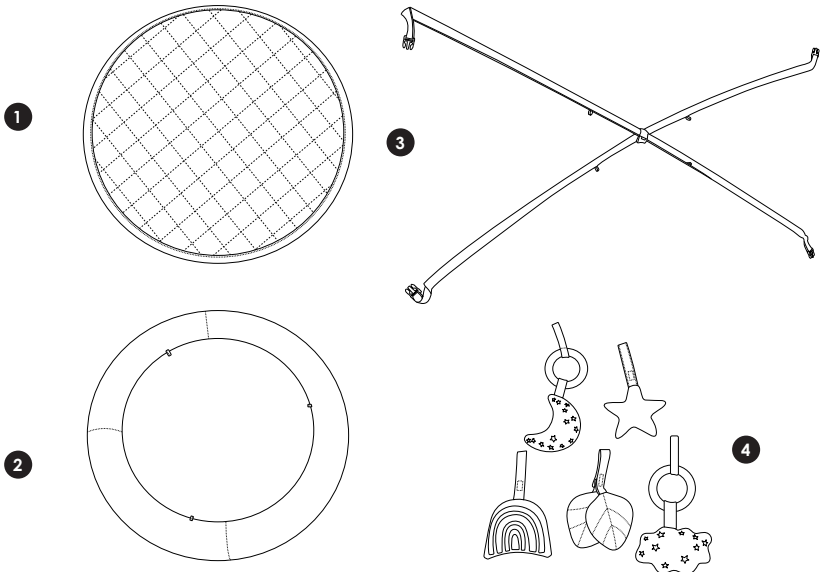

SAFETY FIRST

⚠️ WARNING

TO PREVENT INJURY FROM SUFFOCATION, CAREFULLY REMOVE AND IMMEDIATELY MOVE OUT OF REACH ALL PROTECTIVE PACKAGING. NEVER LEAVE YOUR CHILD UNATTENDED WITH THE PACKAGING.

The safety of your family is our number one priority. Please take the time to carefully read this manual and all warning notices before getting started. Incorrect assembly or use can result in serious injury or even death.

WHAT'S IN THE BOX?

Please check that you have all the correct parts before getting started.

1. Top play mat

2. Base mat

3. 2 x activity poles

4. 5 x sensory toys (attached to the activity poles)

SETTING UP YOUR PLAY GYM

- 1 Place the base mat on a flat, firm, even surface.
- 2 Place the top play mat on top with either side facing down.
- 3 Attach each activity pole to the base using the buckle clips underneath and ensure the buckles are fastened securely.

There are 5 loops on the activity poles for toys to hang from, and 3 loops located on the inner edge of base mat so you can move the toys around to always keep bub entertained!

- 5 To change the position of the toys, simply undo the Velcro strap on the toy and reattach it to a new position, ensuring the strap is properly secured.