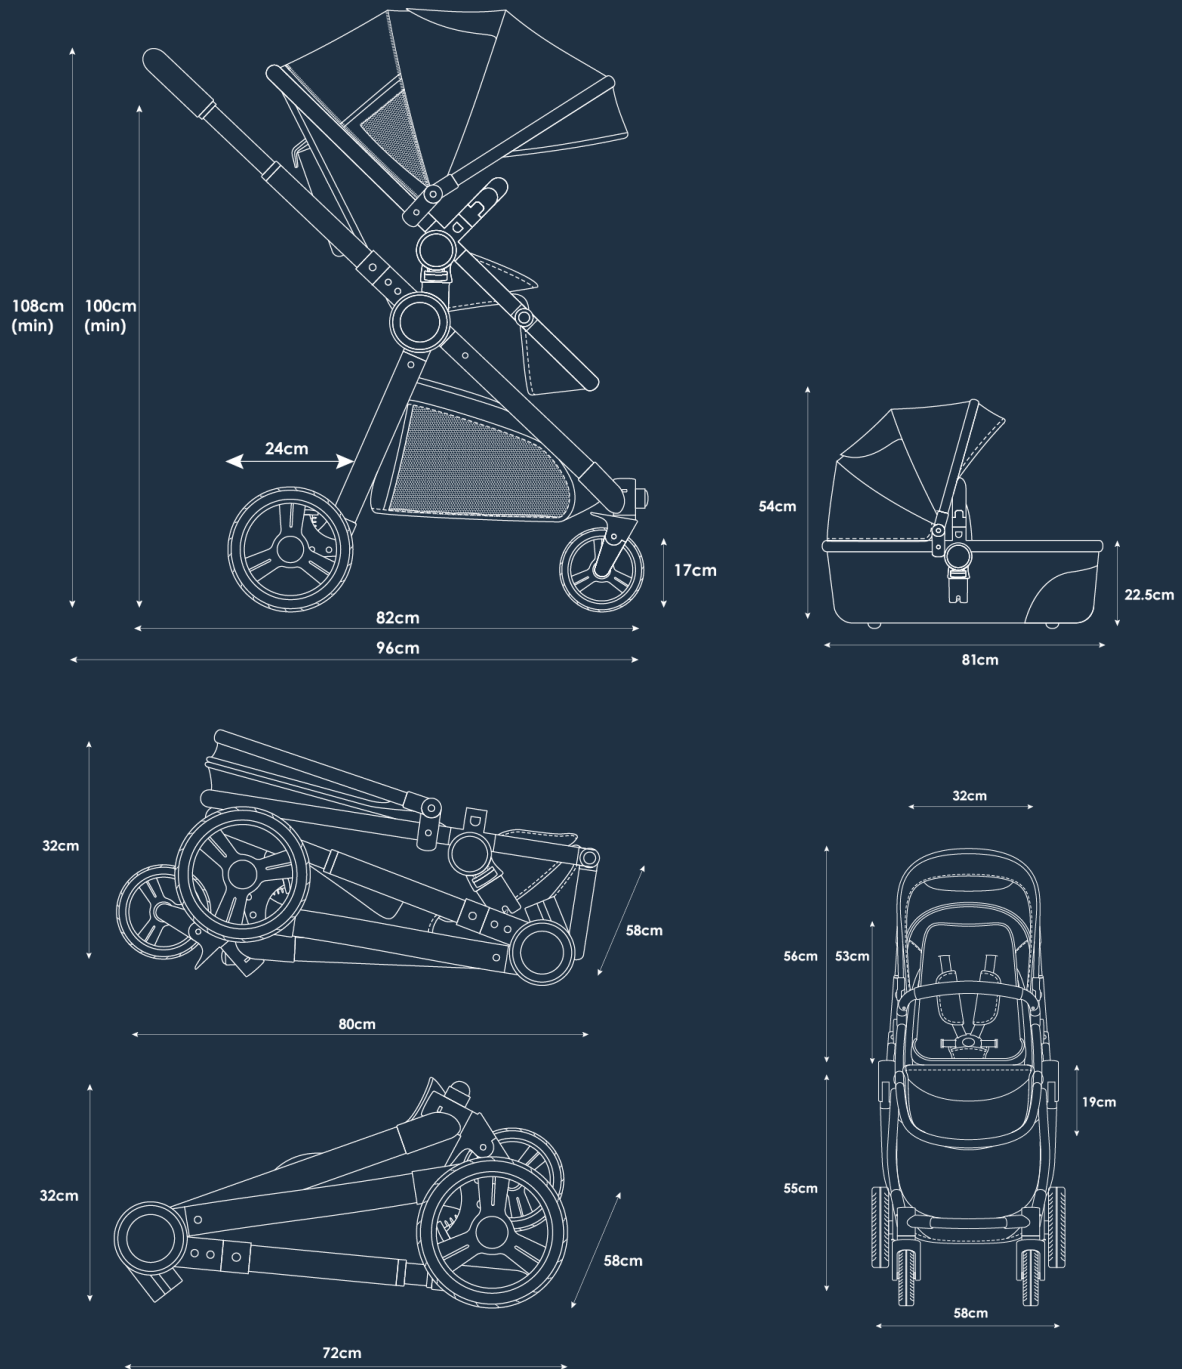

babybee

rover3

quick specs

- Seat back height: 53cm
- Max. height w canopy open: 58cm
- Seat width: 33cm
- Total weight 10.9kg (w seat attached)
- Seat 3.1kg | Bassinet 4.5kg | Frame 7.8kg

stroller dimensions

| | |
|--------------------------------------|--------------------|
| Frame Width | 58cm |
| Folded Dimensions - Seat Off (LxWxH) | 72cm x 58cm x 32cm |
| Folded Dimensions - Seat On (LxWxH) | 80cm x 58cm x 41cm |
| Max Handlebar Height | 108cm |
| Min Handlebar Height | 100cm |
| Front Wheel Diameter | 17cm |
| Rear Wheel Diameter | 24cm |

seat dimensions

| | |
|-------------------------|------|
| Seat Back Height | 53cm |
| Headroom Under Canopy | 56cm |
| Seat Depth | 24cm |
| Seat Width | 32cm |
| Seat Height From Ground | 55cm |
| Knee to Footrest | 19cm |

bassinet dimensions

| | |
|-----------------------------|---|
| Bassinet (LxWxH) | 81cm x 41cm x 59cm (22.5cm to top of bassinet base) |
| Bassinet Height from Ground | 54cm |
| Bassinet Mattress (LxWxH) | 68cm x 32cm x 3cm |