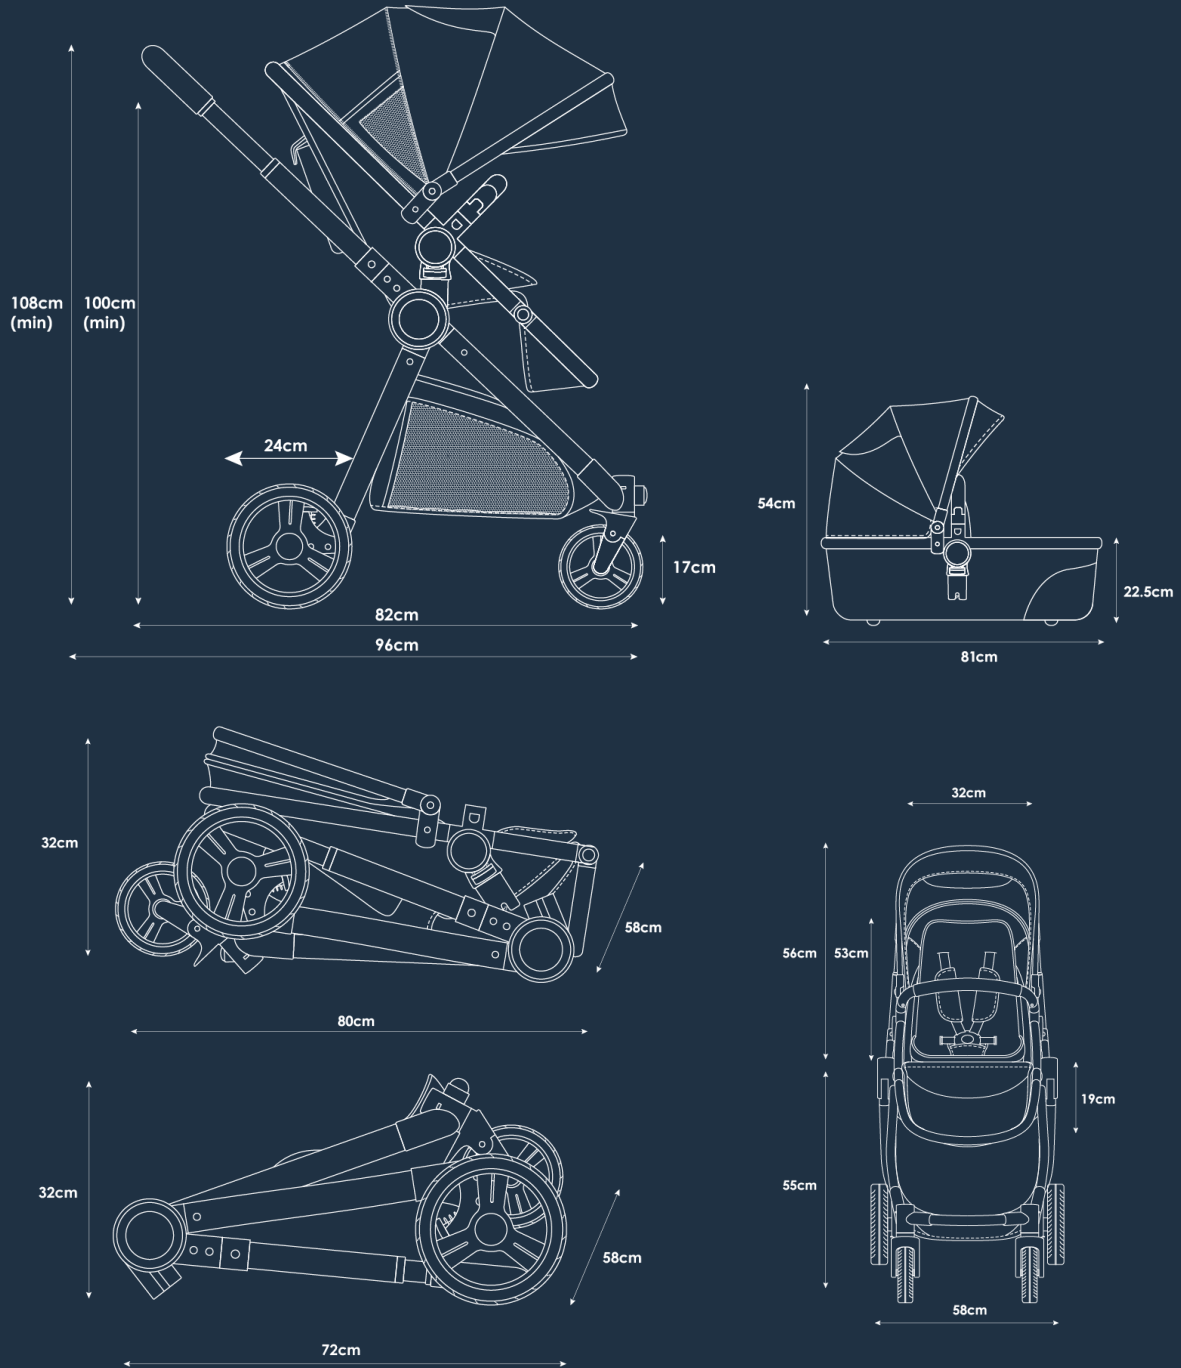

babybee

rover 2019

quick specs

- Seat back height: 53cm
- Max. height w canopy open: 58cm
- Seat width: 33cm
- Total weight 10.9kg (w seat attached)
- Seat 3.1kg | Bassinet 4.5kg | Frame 7.8kg

stroller dimensions

Frame Width	58cm
Folded Dimensions - Seat Off (LxWxH)	72cm x 58cm x 32cm
Folded Dimensions - Seat On (LxWxH)	80cm x 58cm x 41cm
Max Handlebar Height	108cm
Min Handlebar Height	100cm
Front Wheel Diameter	17cm
Rear Wheel Diameter	24cm

seat dimensions

Seat Back Height	53cm
Headroom Under Canopy	56cm
Seat Depth	24cm
Seat Width	32cm
Seat Height From Ground	55cm
Knee to Footrest	19cm

bassinet dimensions

Bassinet (LxWxH)	81cm x 41cm x 59cm (22.5cm to top of bassinet base)
Bassinet Height from Ground	54cm
Bassinet Mattress (LxWxH)	68cm x 32cm x 3cm

weights

Stroller Frame Weight	7.8kg
Stroller Seat Weight	3.1kg
Bassinet Weight	4.5kg

maximum loads

Bassinet Limit	9kg
Stroller Seat limit	20kg
Basket Limit	8kg
Handlebar bag Limit	1kg