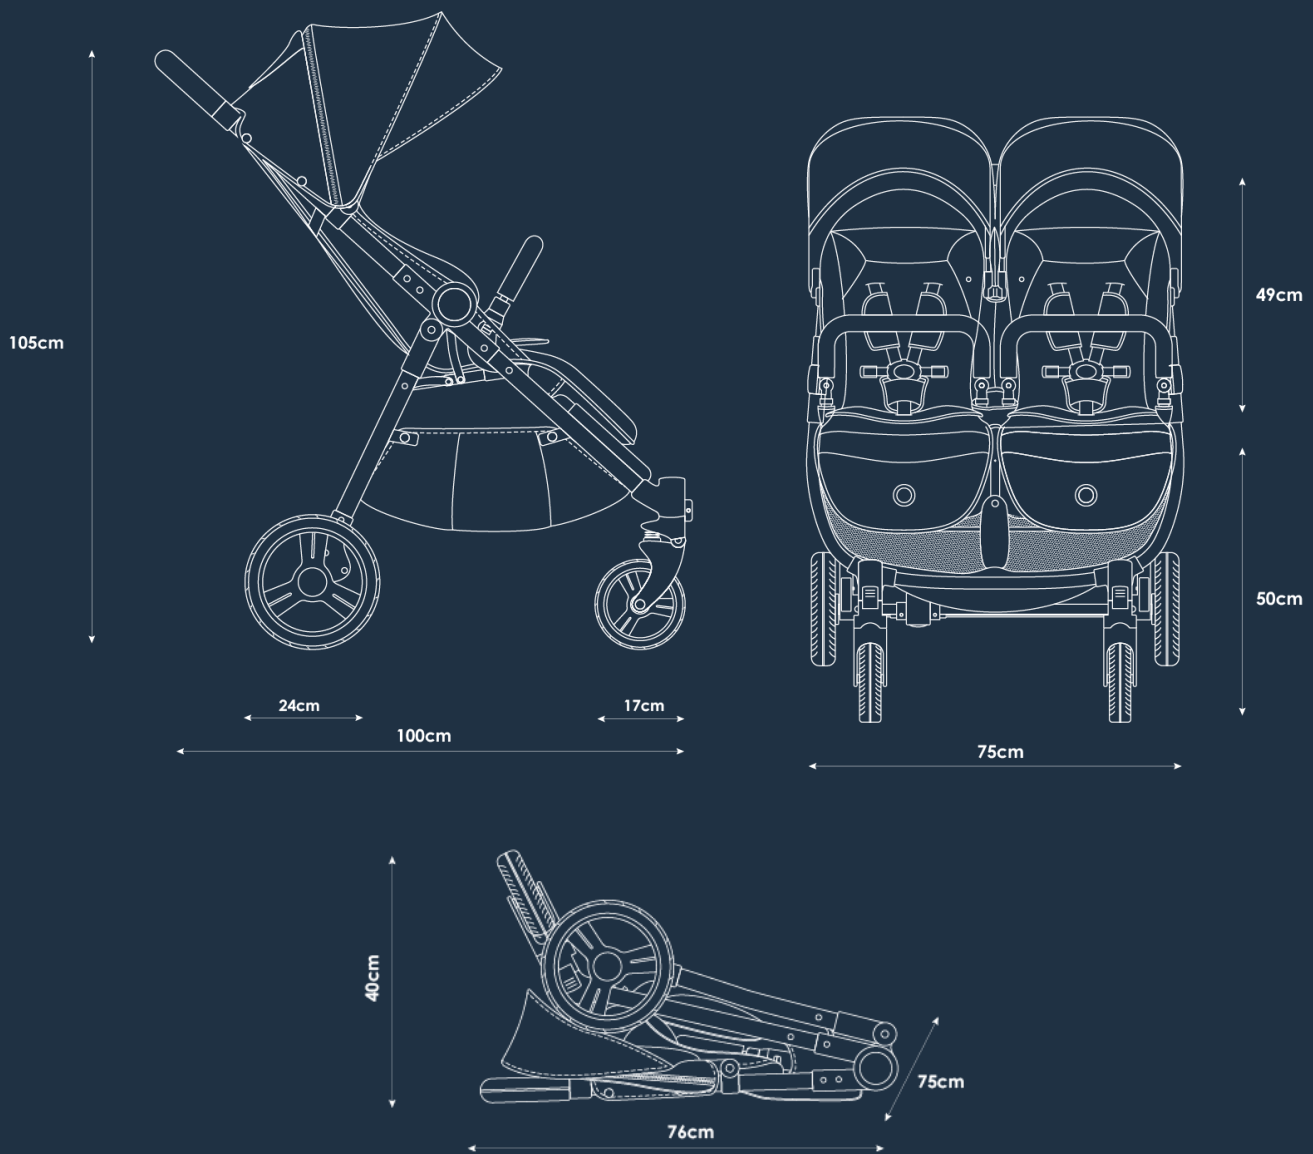

# babybee

# luna

## quick specs

- Seat back height: 49cm
- Max. height w canopy open: 75cm
- Seat width: 28cm
- Total weight: 13.7kg

**stroller dimensions**

Frame Width	75cm
Folded Dimensions (LxWxH)	76cm x 75cm x 40cm
Handlebar Height	105cm
Front Wheel Diameter	17cm
Rear Wheel Diameter	24cm

**seat dimensions**

Seat Back Height	49cm
Max. head-height allowance	75cm
Seat Depth	21cm
Seat Width	28cm
Seat Height From Ground	50cm
Seat length when reclined	92cm

**cocoon dimensions internal**

L x W x H	76cm x 28cm x 19cm
-----------	--------------------