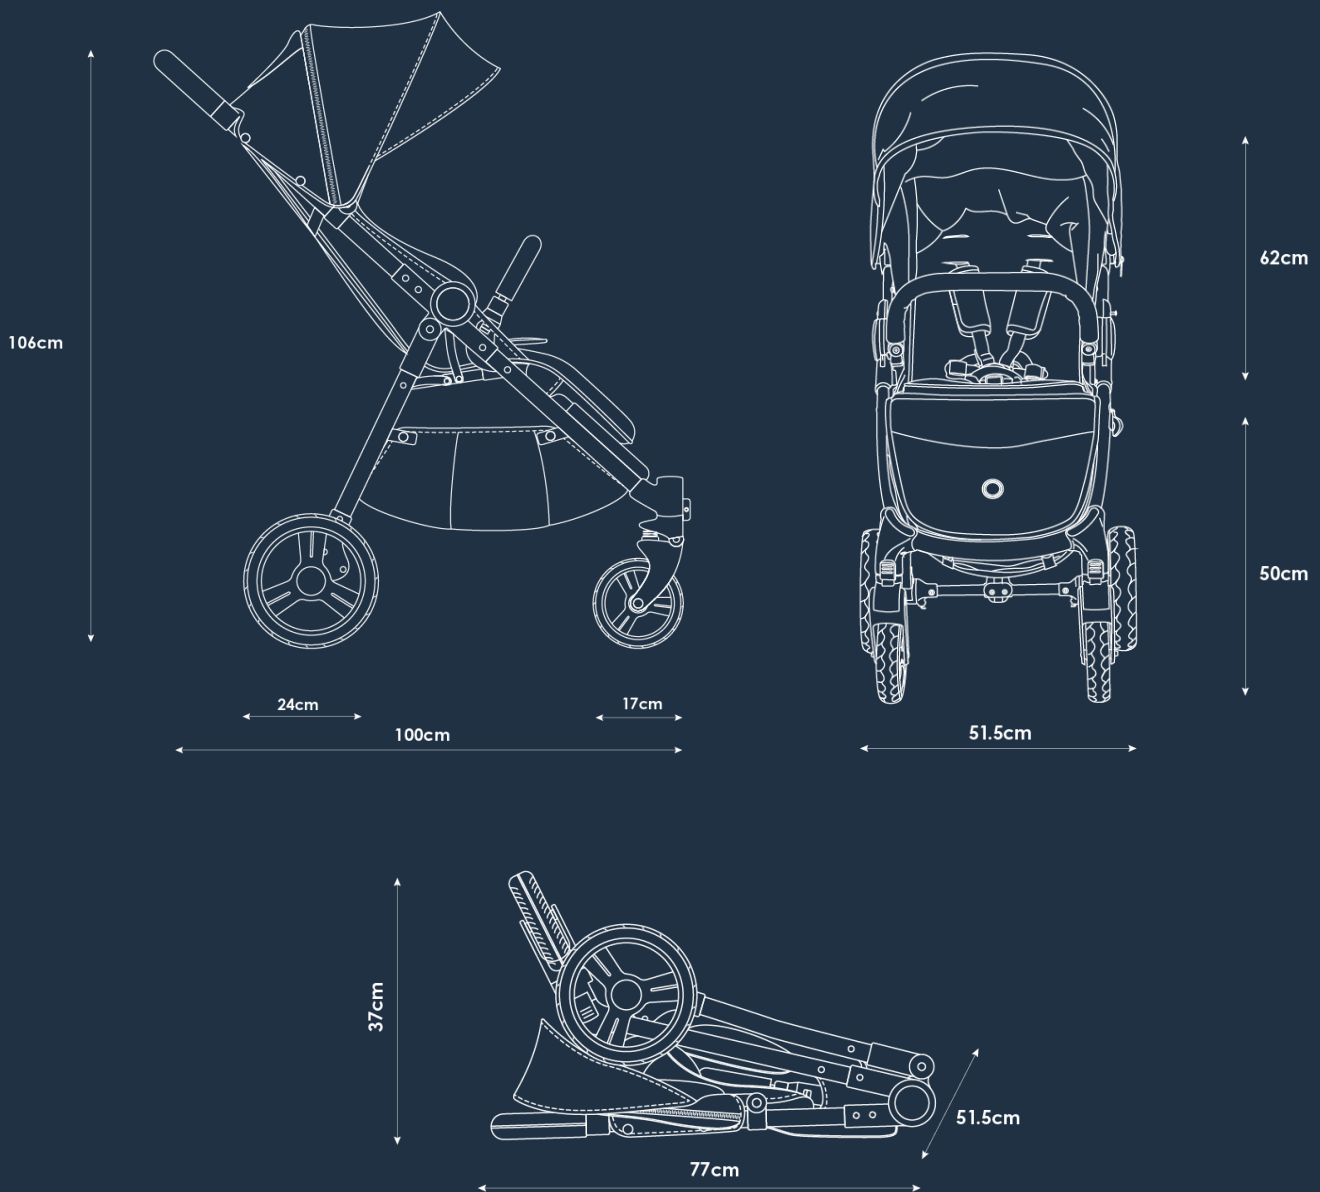

babybee

luna mini

quick specs

- Seat back height: 48cm
- Max. height w canopy open: 62cm
- Seat width: 33cm
- Total weight: 10.4kg

luna mini

stroller dimensions

Frame Width	52.5cm
Folded Dimensions (LxWxH)	77 x 52.5 x 37cm
Handlebar Height	106cm
Front Wheel Diameter	17cm
Rear Wheel Diameter	24cm

seat dimensions

Seat Back Height	48cm
Max. head-height allowance	62cm
Seat Depth	23cm
Seat Width	33cm
Seat Height From Ground	50cm

cocoon dimensions internal (optional accessory)

L x W x H	76cm x 28cm x 19cm
-----------	--------------------

weights

Stroller Weight	10.4kg
-----------------	--------

maximum loads

Stroller Seat limit	22kg (each seat)
Basket Limit	10kg