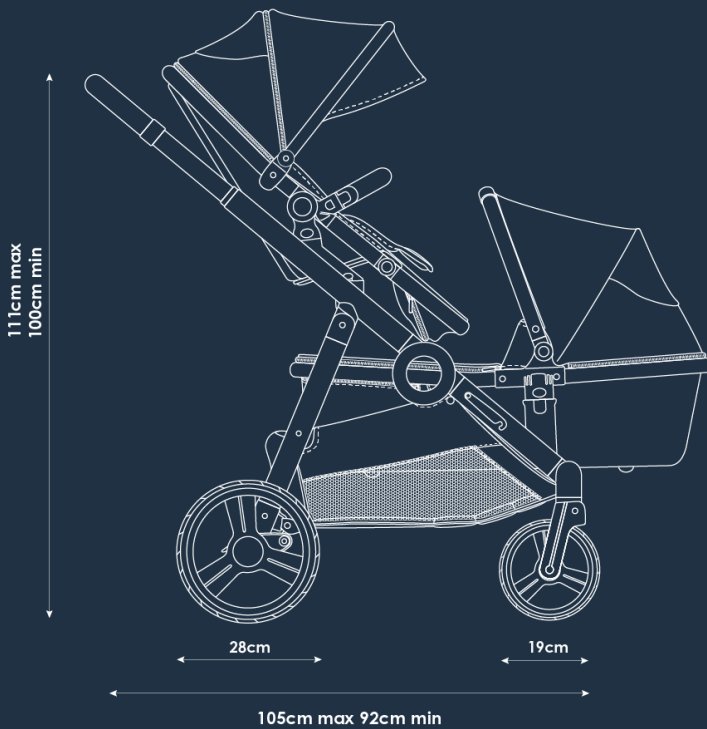

babybee

duo2

quick specs

- Seat back height: 53cm
- Max. height w canopy open: 67cm
- Seat width: 32cm
- Seat depth: 22cm
- Seat base height from ground (central position): 65cm
- Frame weight: 9.7kg
- Frame + single seat: 12.9kg
- Frame + seat + bassinet: 16.1kg
- Frame + 2 seats: 16.1kg

stroller dimensions

Frame Width	59.5cm
Folded Dimensions - Seat Off (LxWxH)	91cm x 59.5cm x 31cm
Folded Dimensions - Single Seat On, World Facing (LxWxH)	91cm x 59.5cm x 40.5cm
Max Handlebar Height	111cm
Min Handlebar Height	100cm
Front Wheel Diameter	19cm
Rear Wheel Diameter	27cm

seat dimensions

Seat Back Height	53cm
Headroom Under Canopy	67cm
Seat Depth	22cm
Seat Width	32cm
Seat Height From Ground	65cm
Knee to Footrest	20.5cm

second seat dimensions

Second Seat Back Height	53cm
Second Seat Depth	22cm
Second Seat Width	32cm
Second Seat Knee to Footrest	20.5cm

bassinet dimensions

Bassinet (LxWxH)	81cm x 38.5cm x 59cm (top of canopy) (22.5cm to top of bassinet base)
Bassinet Height from Ground	55cm
Bassinet Mattress (LxWxH)	71cm x 30cm x 3cm

duo2

weights

Stroller Frame Weight	9.7kg
Stroller Seat Weight	3.2kg
Second Seat Weight	3.2kg
Bassinet Weight	3.2kg