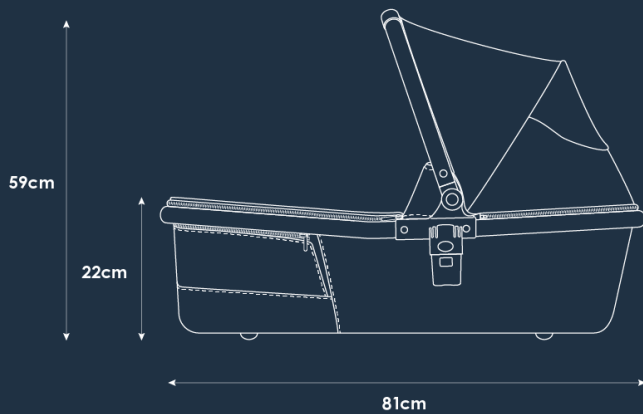

babybee

duo2

quick specs

- Seat back height: 53cm
- Max. height w canopy open: 67cm
- Seat width: 32cm
- Seat depth: 22cm
- Seat base height from ground (central position): 65cm
- Frame weight: 9.7kg
- Frame + single seat: 12.9kg
- Frame + seat + bassinet: 16.1kg
- Frame + 2 seats: 16.1kg

stroller dimensions

Frame Width	59.5cm
Folded Dimensions - Seat Off (LxWxH)	91cm x 59.5cm x 31cm
Folded Dimensions - Single Seat On, World Facing (LxWxH)	91cm x 59.5cm x 40.5cm
Max Handlebar Height	111cm
Min Handlebar Height	100cm
Front Wheel Diameter	19cm
Rear Wheel Diameter	27cm

seat dimensions

Seat Back Height	53cm
Headroom Under Canopy	67cm
Seat Depth	22cm
Seat Width	32cm
Seat Height From Ground	65cm
Knee to Footrest	20.5cm

second seat dimensions

Second Seat Back Height	53cm
Second Seat Depth	22cm
Second Seat Width	32cm
Second Seat Knee to Footrest	20.5cm

bassinet dimensions

Bassinet (LxWxH)	81cm x 38.5cm x 59cm (top of canopy) (22.5cm to top of bassinet base)
Bassinet Height from Ground	55cm
Bassinet Mattress (LxWxH)	71cm x 30cm x 3cm

duo2

weights

Stroller Frame Weight	9.7kg
Stroller Seat Weight	3.2kg
Second Seat Weight	3.2kg
Bassinet Weight	3.2kg