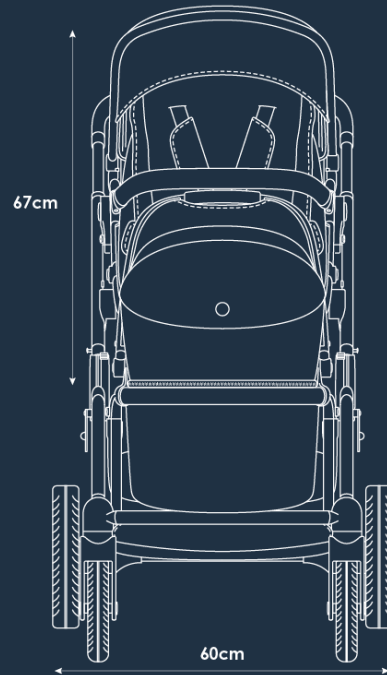

babybee

duo2

quick specs

- Seat back height: 53cm
- Max. height w canopy open: 67cm
- Seat width: 32cm
- Seat depth: 22cm
- Seat base height from ground (central position): 65cm
- Frame weight: 9.7kg
- Frame + single seat: 12.9kg
- Frame + seat + bassinet: 16.1kg
- Frame + 2 seats: 16.1kg

stroller dimensions

Frame Width	59.5cm
Folded Dimensions - Seat Off (LxWxH)	91cm x 59.5cm x 31cm
Folded Dimensions - Single Seat On, World Facing (LxWxH)	91cm x 59.5cm x 40.5cm
Max Handlebar Height	111cm
Min Handlebar Height	100cm
Front Wheel Diameter	19cm
Rear Wheel Diameter	27cm

seat dimensions

Seat Back Height	53cm
Headroom Under Canopy	67cm
Seat Depth	22cm
Seat Width	32cm
Seat Height From Ground	65cm
Knee to Footrest	20.5cm

second seat dimensions

Second Seat Back Height	53cm
Second Seat Depth	22cm
Second Seat Width	32cm
Second Seat Knee to Footrest	20.5cm

bassinet dimensions

Bassinet (LxWxH)	81cm x 38.5cm x 59cm (top of canopy) (22.5cm to top of bassinet base)
Bassinet Height from Ground	55cm
Bassinet Mattress (LxWxH)	71cm x 30cm x 3cm

duo2

weights

Stroller Frame Weight	9.7kg
Stroller Seat Weight	3.2kg
Second Seat Weight	3.2kg
Bassinet Weight	3.2kg