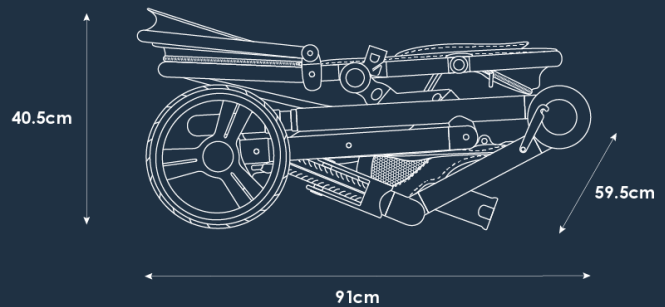

babybee

duo2

quick specs

- Seat back height: 53cm
- Max. height w canopy open: 67cm
- Seat width: 32cm
- Seat depth: 22cm
- Seat base height from ground (central position): 65cm
- Frame weight: 9.7kg
- Frame + single seat: 12.9kg
- Frame + seat + bassinet: 16.1kg
- Frame + 2 seats: 16.1kg

stroller dimensions

Frame Width	59.5cm
Folded Dimensions - Seat Off (LxWxH)	91cm x 59.5cm x 31cm
Folded Dimensions - Single Seat On, World Facing (LxWxH)	91cm x 59.5cm x 40.5cm
Max Handlebar Height	111cm
Min Handlebar Height	100cm
Front Wheel Diameter	19cm
Rear Wheel Diameter	27cm

seat dimensions

Seat Back Height	53cm
Headroom Under Canopy	67cm
Seat Depth	22cm
Seat Width	32cm
Seat Height From Ground	65cm
Knee to Footrest	20.5cm

second seat dimensions

Second Seat Back Height	53cm
Second Seat Depth	22cm
Second Seat Width	32cm
Second Seat Knee to Footrest	20.5cm

bassinet dimensions

Bassinet (LxWxH)	81cm x 38.5cm x 59cm (top of canopy) (22.5cm to top of bassinet base)
Bassinet Height from Ground	55cm
Bassinet Mattress (LxWxH)	71cm x 30cm x 3cm

duo2

weights

Stroller Frame Weight	9.7kg
Stroller Seat Weight	3.2kg
Second Seat Weight	3.2kg
Bassinet Weight	3.2kg