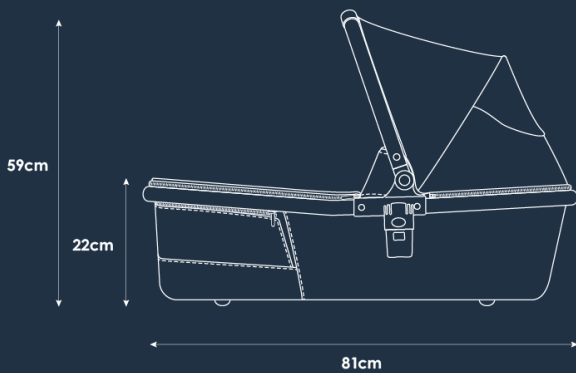

babybee

duo2

quick specs

- Seat back height: 53cm
- Max. height w canopy open: 67cm
- Seat width: 32cm
- Seat depth: 22cm
- Seat base height from ground (central position): 65cm
- Frame weight: 9.7kg
- Frame + single seat: 12.9kg
- Frame + seat + bassinet: 16.1kg
- Frame + 2 seats: 16.1kg

stroller dimensions

Frame Width	60cm
Folded Dimensions - Seat Off (LxWxH)	86cm x 60cm x 34cm
Folded Dimensions - Seat On (LxWxH)	92cm x 60cm x 43cm
Max Handlebar Height	110cm
Min Handlebar Height	99cm
Front Wheel Diameter	19cm
Rear Wheel Diameter	28cm

seat dimensions

Seat Back Height	53cm
Headroom Under Canopy	67cm
Seat Depth	22cm
Seat Width	32cm
Seat Height From Ground	65cm
Knee to Footrest	20.5cm

second seat dimensions

Second Seat Back Height	53cm
Second Seat Depth	22cm
Second Seat Width	32cm
Second Seat Knee to Footrest	20.5cm

bassinet dimensions

Bassinet (LxWxH)	81cm x 38.5cm x 59cm (top of canopy) (22.5cm to top of bassinet base)
Bassinet Height from Ground	55cm
Bassinet Mattress (LxWxH)	71cm x 30cm x 3cm

duo2

weights

Stroller Frame Weight	9.7kg
Stroller Seat Weight	3.2kg
Second Seat Weight	3.2kg
Bassinet Weight	3.2kg