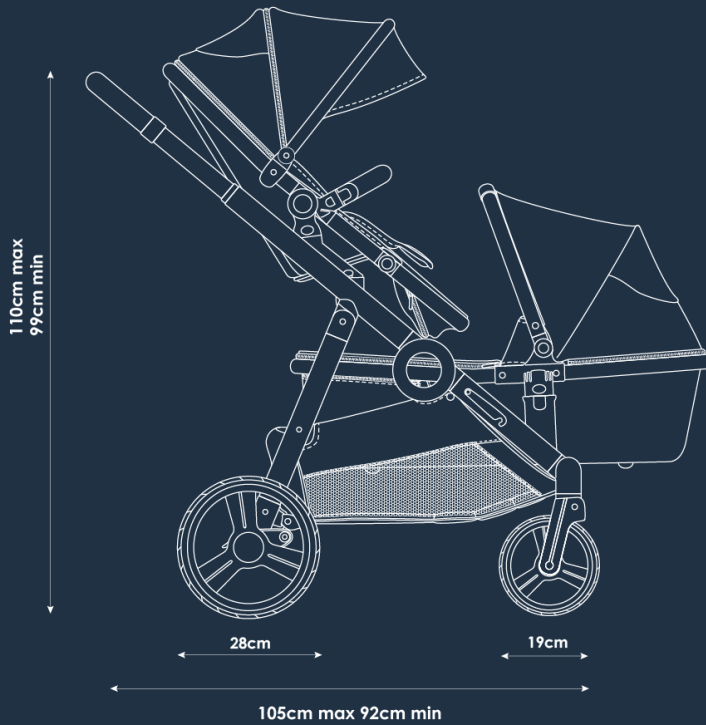

babybee

duo2

quick specs

- Seat back height: 53cm
- Max. height w canopy open: 67cm
- Seat width: 32cm
- Seat depth: 22cm
- Seat base height from ground (central position): 65cm
- Frame weight: 9.7kg
- Frame + single seat: 12.9kg
- Frame + seat + bassinet: 16.1kg
- Frame + 2 seats: 16.1kg

stroller dimensions

Frame Width	60cm
Folded Dimensions - Seat Off (LxWxH)	86cm x 60cm x 34cm
Folded Dimensions - Seat On (LxWxH)	92cm x 60cm x 43cm
Max Handlebar Height	110cm
Min Handlebar Height	99cm
Front Wheel Diameter	19cm
Rear Wheel Diameter	28cm

seat dimensions

Seat Back Height	53cm
Headroom Under Canopy	67cm
Seat Depth	22cm
Seat Width	32cm
Seat Height From Ground	65cm
Knee to Footrest	20.5cm

second seat dimensions

Second Seat Back Height	53cm
Second Seat Depth	22cm
Second Seat Width	32cm
Second Seat Knee to Footrest	20.5cm

bassinet dimensions

Bassinet (LxWxH)	81cm x 38.5cm x 59cm (top of canopy) (22.5cm to top of bassinet base)
Bassinet Height from Ground	55cm
Bassinet Mattress (LxWxH)	71cm x 30cm x 3cm

duo2

weights

Stroller Frame Weight	9.7kg
Stroller Seat Weight	3.2kg
Second Seat Weight	3.2kg
Bassinet Weight	3.2kg