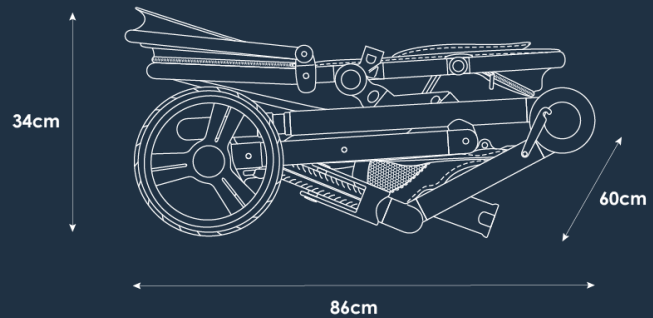

babybee

duo2

quick specs

- Seat back height: 53cm
- Max. height w canopy open: 67cm
- Seat width: 32cm
- Seat depth: 22cm
- Seat base height from ground (central position): 65cm
- Frame weight: 9.7kg
- Frame + single seat: 12.9kg
- Frame + seat + bassinet: 16.1kg
- Frame + 2 seats: 16.1kg

stroller dimensions

Frame Width	60cm
Folded Dimensions - Seat Off (LxWxH)	86cm x 60cm x 34cm
Folded Dimensions - Seat On (LxWxH)	92cm x 60cm x 43cm
Max Handlebar Height	110cm
Min Handlebar Height	99cm
Front Wheel Diameter	19cm
Rear Wheel Diameter	28cm

seat dimensions

Seat Back Height	53cm
Headroom Under Canopy	67cm
Seat Depth	22cm
Seat Width	32cm
Seat Height From Ground	65cm
Knee to Footrest	20.5cm

second seat dimensions

Second Seat Back Height	53cm
Second Seat Depth	22cm
Second Seat Width	32cm
Second Seat Knee to Footrest	20.5cm

bassinet dimensions

Bassinet (LxWxH)	81cm x 38.5cm x 59cm (top of canopy) (22.5cm to top of bassinet base)
Bassinet Height from Ground	55cm
Bassinet Mattress (LxWxH)	71cm x 30cm x 3cm

duo2

weights

Stroller Frame Weight	9.7kg
Stroller Seat Weight	3.2kg
Second Seat Weight	3.2kg
Bassinet Weight	3.2kg