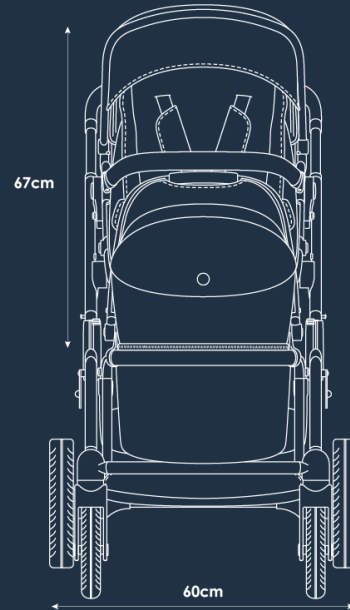

babybee

duo2

quick specs

- Seat back height: 53cm
- Max. height w canopy open: 67cm
- Seat width: 32cm
- Seat depth: 22cm
- Seat base height from ground (central position): 65cm
- Frame weight: 9.7kg
- Frame + single seat: 12.9kg
- Frame + seat + bassinet: 16.1kg
- Frame + 2 seats: 16.1kg

stroller dimensions

Frame Width	60cm
Folded Dimensions - Seat Off (LxWxH)	86cm x 60cm x 34cm
Folded Dimensions - Seat On (LxWxH)	92cm x 60cm x 43cm
Max Handlebar Height	110cm
Min Handlebar Height	99cm
Front Wheel Diameter	19cm
Rear Wheel Diameter	28cm

seat dimensions

Seat Back Height	53cm
Headroom Under Canopy	67cm
Seat Depth	22cm
Seat Width	32cm
Seat Height From Ground	65cm
Knee to Footrest	20.5cm

second seat dimensions

Second Seat Back Height	53cm
Second Seat Depth	22cm
Second Seat Width	32cm
Second Seat Knee to Footrest	20.5cm

bassinet dimensions

Bassinet (LxWxH)	81cm x 38.5cm x 59cm (top of canopy) (22.5cm to top of bassinet base)
Bassinet Height from Ground	55cm
Bassinet Mattress (LxWxH)	71cm x 30cm x 3cm

duo2

weights

Stroller Frame Weight	9.7kg
Stroller Seat Weight	3.2kg
Second Seat Weight	3.2kg
Bassinet Weight	3.2kg