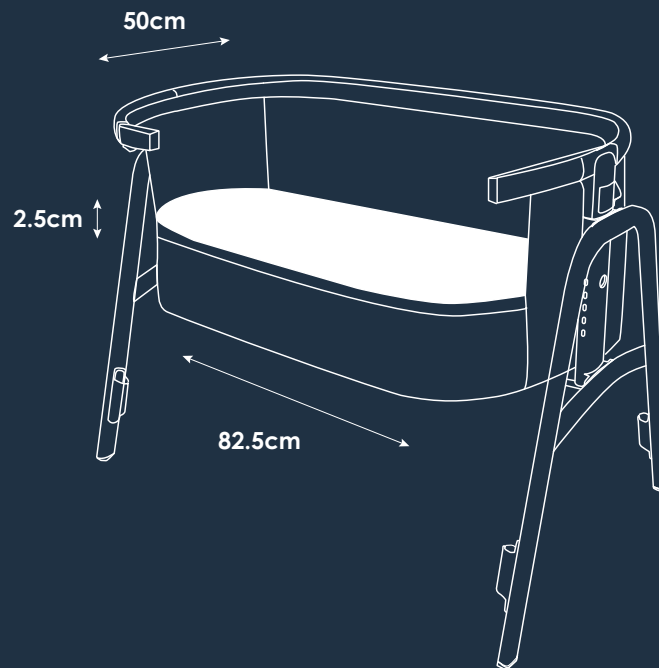

babybee

pod co-sleeper

quick specs

- Highest Position: 93.5cm x 53.5cm x 81cm
- Lowest Position: 93.5cm x 53.5cm x 69cm
- Weight: 8.8kg
- Folded Dimensions: 88cm x 56cm x 16cm
- Mattress Dimensions: 82.5cm x 50cm x 2.5cm

pod co-sleeper

dimensions & weights

Assembled - Highest Position	93.5cm x 53.5cm x 81cm
Assembled - Lowest Position	93.5cm x 53.5cm x 69cm
Folded	88cm x 56cm x 16cm
Inside Bassinet	82cm x 49cm x 29cm
Mattress	82.5cm x 50cm x 25cm
Product Weight	8.8kg
Age Suitability	0-6 months, max 9kgs (must not be able to push up on hands and knees)