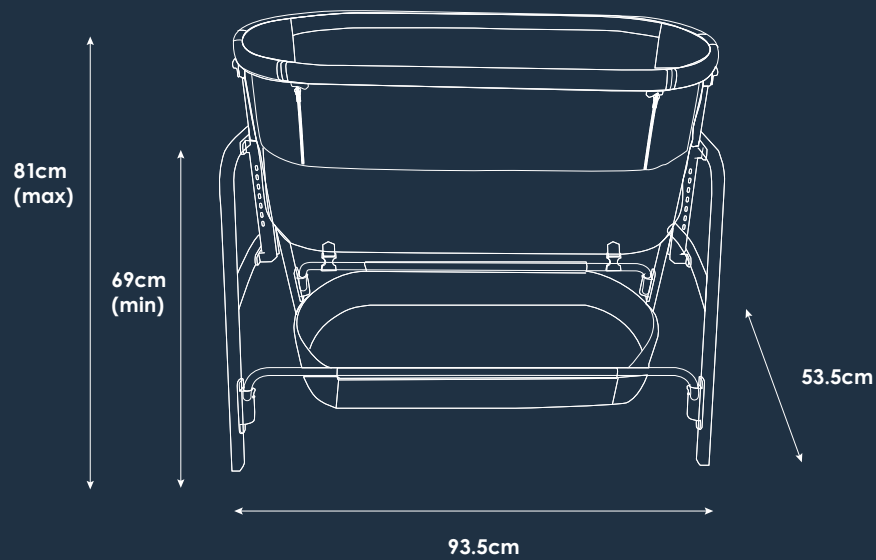

babybee

pod co-sleeper

quick specs

- Highest Position: 93.5cm x 53.5cm x 81cm
- Lowest Position: 93.5cm x 53.5cm x 69cm
- Weight: 8.8kg
- Folded Dimensions: 88cm x 56cm x 16cm
- Mattress Dimensions: 82.5cm x 50cm x 2.5cm

pod co-sleeper

dimensions & weights

Assembled - Highest Position	93.5cm x 53.5cm x 81cm
Assembled - Lowest Position	93.5cm x 53.5cm x 69cm
Folded	88cm x 56cm x 16cm
Inside Bassinet	82cm x 49cm x 29cm
Mattress	82.5cm x 50cm x 25cm
Product Weight	8.8kg
Age Suitability	0-6 months, max 9kgs (must not be able to push up on hands and knees)