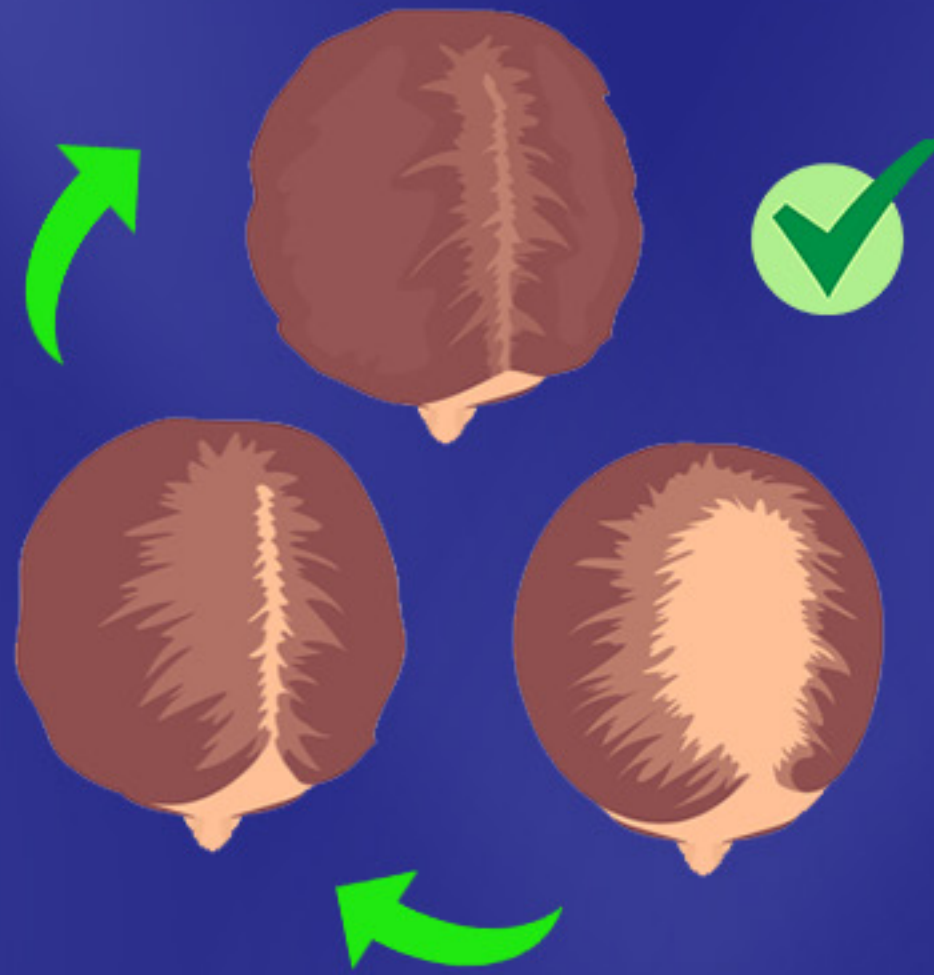

# LULIANA CREATINE MILK CONDITIONER

- Nourishes and repairs the structure of broken hair
- Straightens the hair and gives it superior smoothness
- Maintains the smoothness of the hair

# SHINY BLACK ANTI-GRAY SHAMPOO

- Activates pigment cells to restore the natural color
- Contains melanin, which restores hair's natural color

# SHINY BLUE HAIR CARE SERUM

- The perfect solution head spaces and early baldness
- Fills the voids with new hair germination
- Nourishes hair roots up to the ends