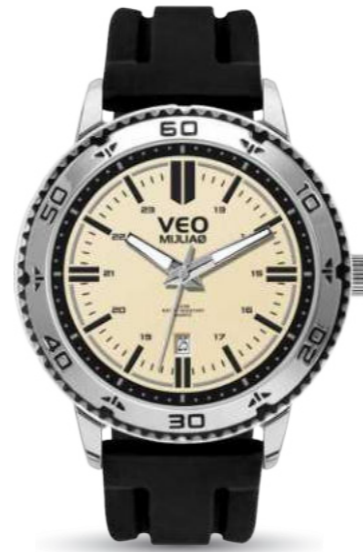

MODEL 7016

Alloy 46mm 22mm 3 ATM

B7016SD4-PU-BK