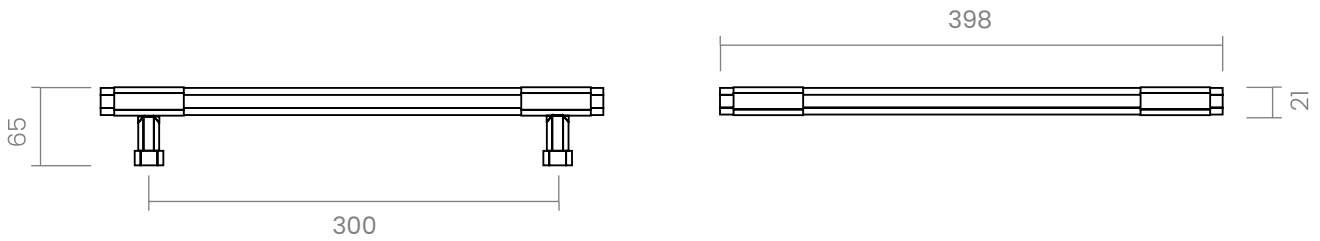

UNLACQUERED BRASS

INFO. SPECIFICATIONS

A forged brass pull handle suitable for doors and sliding doors, wardrobes, cabinets, etc.

Pulls are sold individually but they come prepared with the necessary accessories to install one in front of the other if you purchase 2 units.

INFO. FINISHES & SKU

	PWGT | <i>Powercoat graphite</i>	616-M-PWGT	
	PWIX | <i>Powercoat inox</i>	616-M-PWIX	
	PWLS | <i>Powercoat satin brass</i>	616-M-PWLS	
	OB | <i>Old brass</i>	616-M-OB	
	LSB | <i>Unlacquered brass</i>	616-M-LSB	

INFO. INCLUDED

- **1x** Pull handle
- **1x** Simple fixing

INFO. CARE INSTRUCTIONS

Clean with a dry cloth. Do not use brass cleaner as it might affect the protective coating.

INFO. DISCLAIMER

Always seek the advice of professionals when installing these handles. Groël is not responsible for any inadequate installation that may damage the integrity of the product. Finishes other than Groël's Powercoat are not recommended for wet or humid environments.

Made of solid brass

Powercoat LIFELONG GUARANTEE

Unlacquered