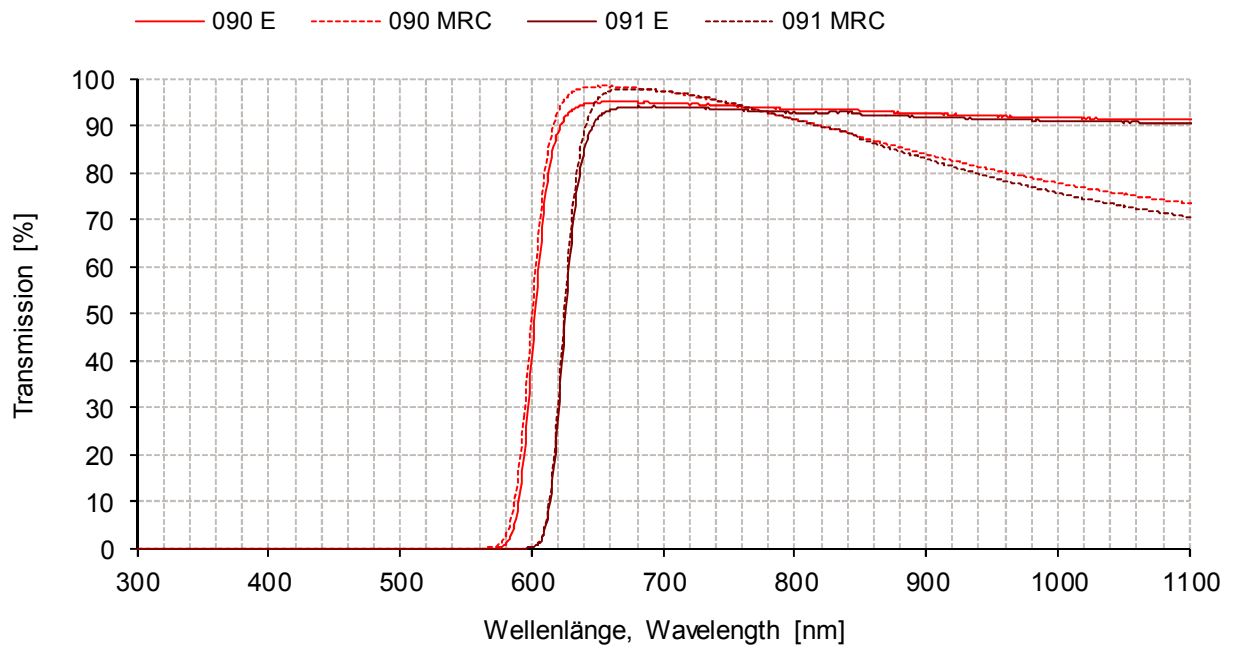

Information B+W

Transmissionskurve / Transmission Curve

090 Rot hell 590
091 Rot dunkel 630

090 Red light 590
091 Red dark 630

E Einschichtvergütet
MRC Multi Resistant Coating

E Single-coated
MRC Multi Resistant Coating