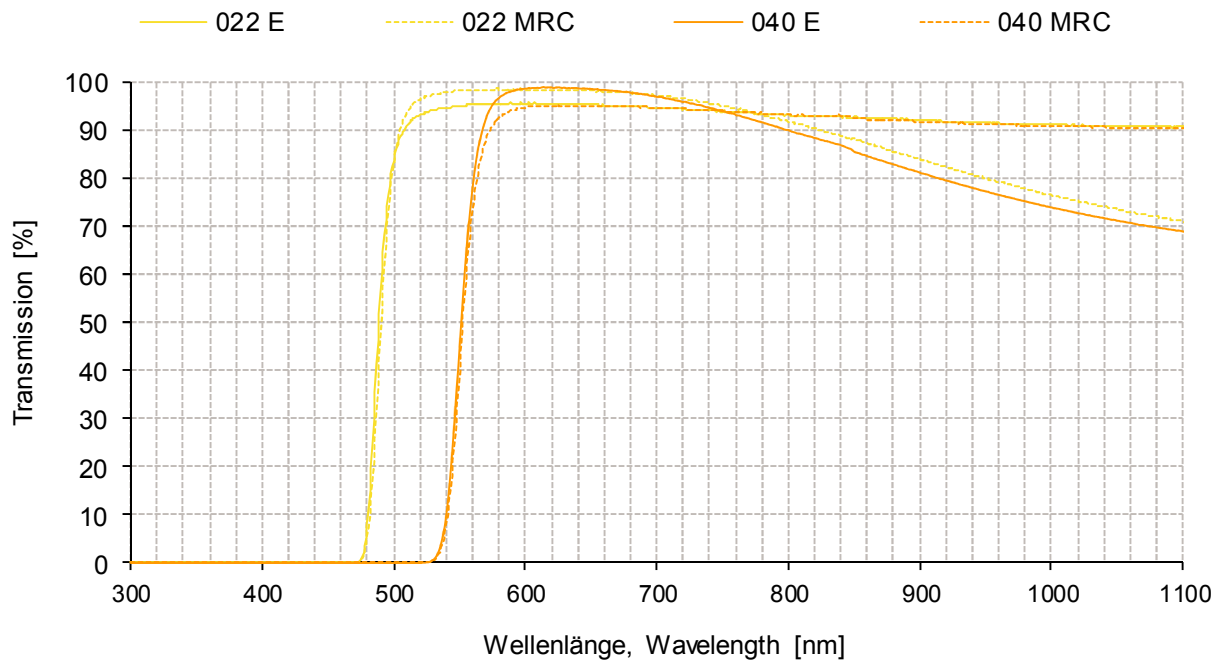

Information B+W

Transmissionskurve / Transmission Curve

022 Gelb 495
040 Orange 550

022 Yellow 495
040 Orange 550

E Einschichtvergütet
MRC Multi Resistant Coating

E Single-coated
MRC Multi Resistant Coating