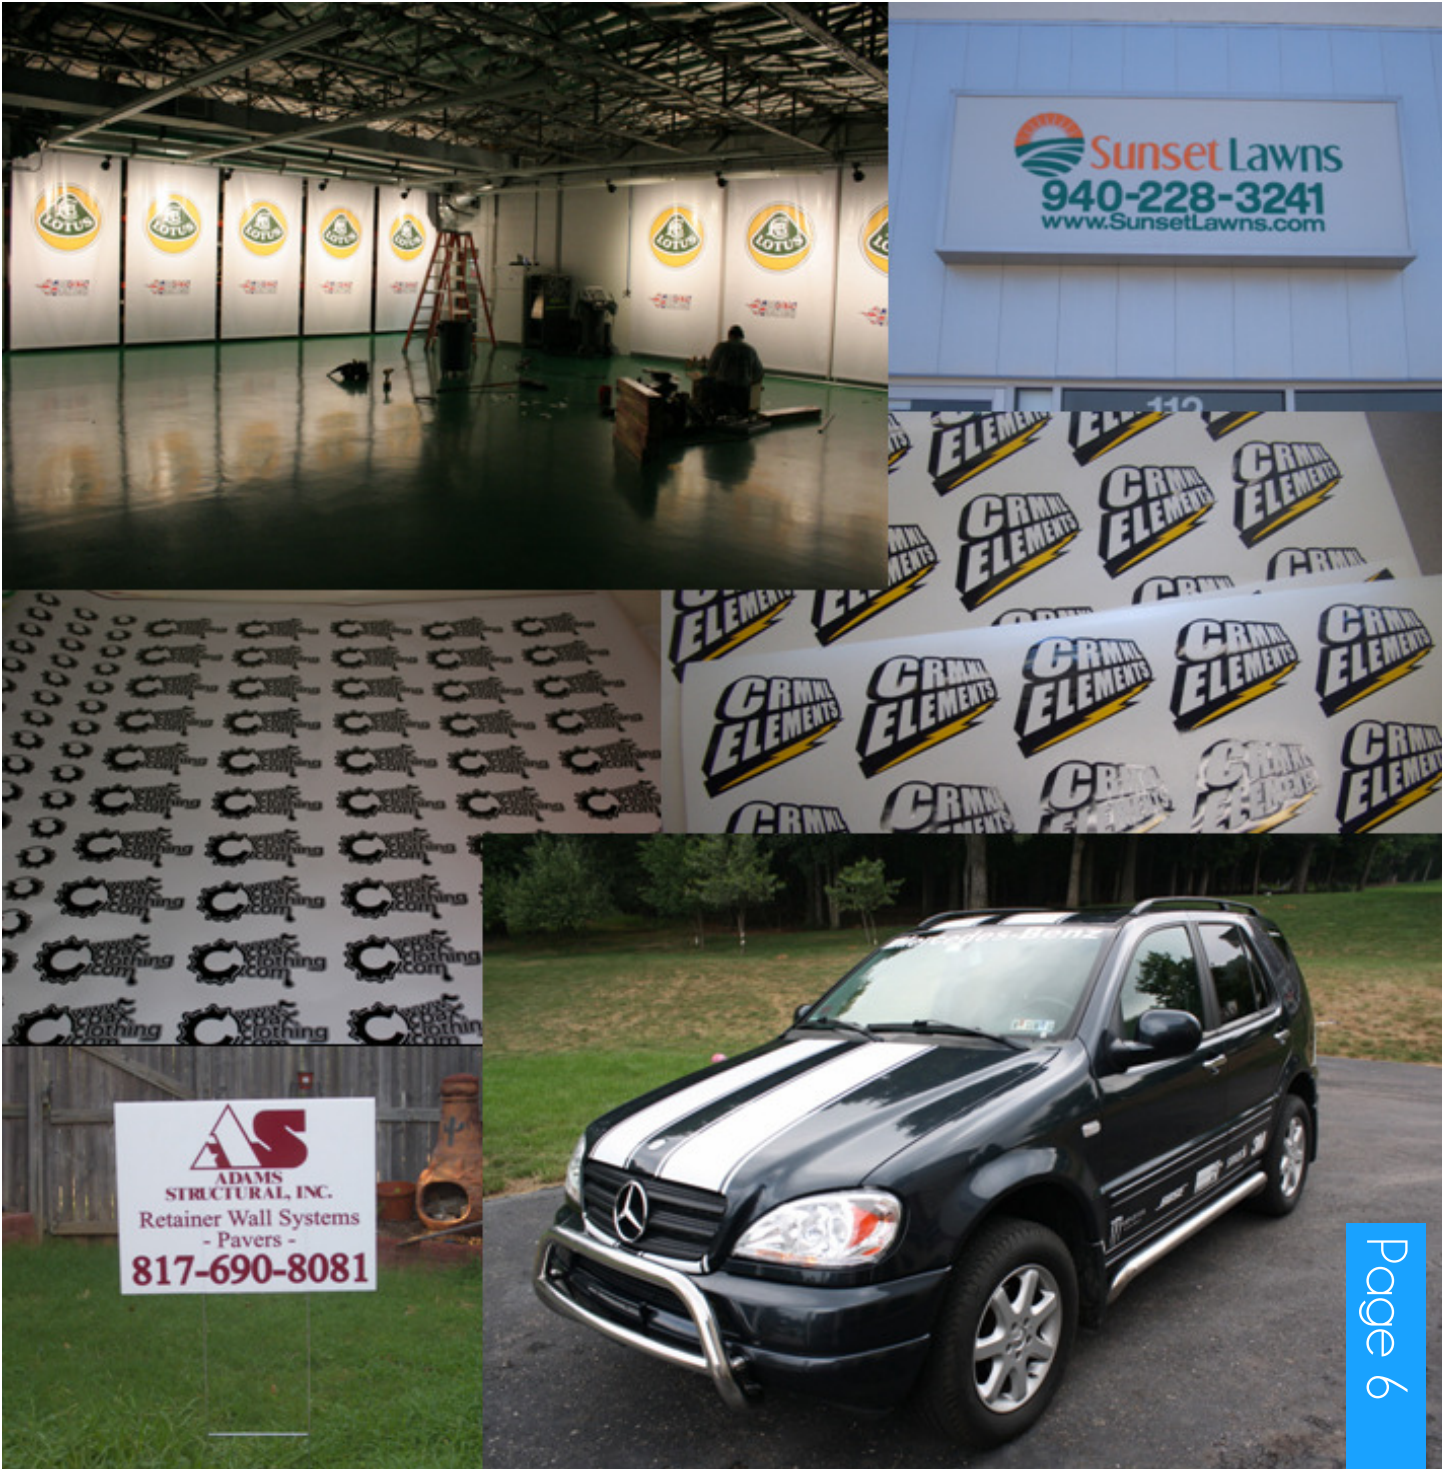

TXGraphix.com
Sales@TXGraphix.com
214.766.5833

Custom Work Provided by TXGraphix.com in 2015!