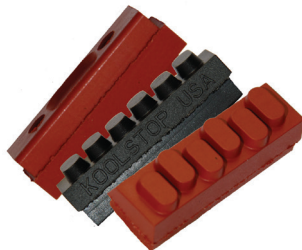

VINTAGE

4 pieces per package unless otherwise noted

Universal 68
KS-USA68 salmon

Mafac 4 dot
KS-MRB black KS-MRSA salmon

Mafac Tandem 5 dot
KS-MRTB black

Suntour Superbee
KS-SBSA salmon KS-SBB black

International (2pc per Pkg)

salmon compound

- KS-ISABU blue anodize
- KS-ISAR red anodize
- KS-ISAS silver anodize
- KS-ISAG gold anodize
- KS-ISAB black anodize

Weinmann 4 dot
KS-W4B black KS-W4SA salmon

Weinmann 6 dot
KS-W6B black KS-W6SA salmon

Weinmann 7 dot
KS-W7B black KS-W7SA salmon

Weinmann X
KS-WXB black KS-WXSA salmon

Campagnolo Delta C Record
KS-CDB black KS-CDSA salmon

Campagnolo Chorus
KS-CCB black KS-CCSA salmon

Campagnolo Classic Nuovo Record
KS-CR black KS-CRSA salmon 1970-1980

Campagnolo C89 series (2 pc)
KS-C89B black
KS-C89SA salmon
also fits Shimano Dura Ace BR-7400 and BR-7403

black compound

- KS-IBBU blue anodize
- KS-IBR red anodize
- KS-IBS silver anodize
- KS-IBG gold anodize
- KS-IBB black anodize