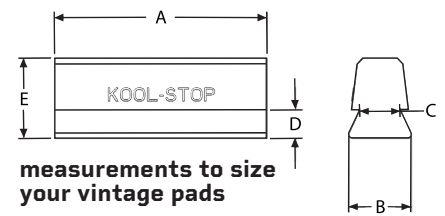

VINTAGE

4 pieces per package unless otherwise noted

Universal 68
KS-USA68 salmon

Mafac 4 dot
KS-MRB black KS-MRSA salmon

Mafac Tandem 5 dot
KS-MRTB black

Suntour Superbee
KS-SBSA salmon KS-SBB black

International (2pc per Pkg)