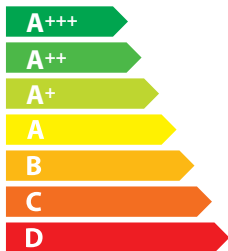

ENERG
енергия · ενεργεια

Trepol

961

30
kWh/annum

Icon of a three-leaf plant inside a circle. Below it, the text 'A B C D E F G' is displayed, with 'B' being the largest and bolded.

Icon of a lightbulb. Below it, the text 'A B C D E F G' is displayed, with 'B' being the largest and bolded.

Icon of water droplets falling from a pipe. Below it, the text 'A B C D E F G' is displayed, with 'E' being the largest and bolded.

Icon of a speaker with sound waves. Below it, the text '51 dB' is displayed.