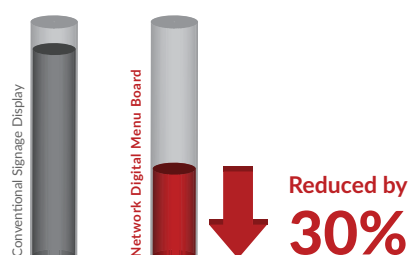

Low Power Consumption

The LED backlight technology provides improved brightness and contrast. Their lifespan is drastically improved to over 70,000 hours and the power consumption is reduced by around 30%.