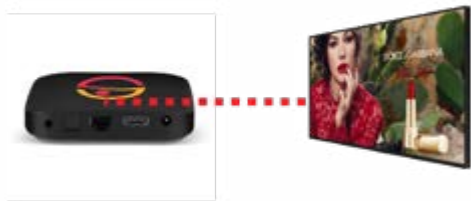

UPDATE FROM ANYWHERE

CLOUD BASED SOFTWARE

CREATE CUSTOM LAYOUTS

SCHEDULE PLAYLISTS

Convert Existing Displays

For applications where there is already a display in place, these players are ideal for transforming them into networked displays.