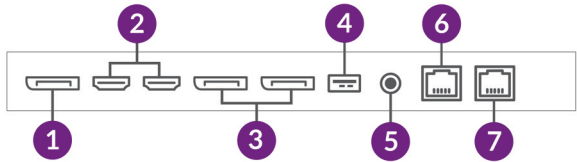

Other Features

Super Narrow Bezel (3.5mm)

With a total screen-to-screen bezel size of 3.5mm these displays are ideal as part of a virtually seamless LCD video wall – providing you with an eye catching, and content focused display. Their super narrow bezel allows you to build video walls of any size.

500cd/m² IPS Panel

With a brightness of 500cd/m² that ensures high visibility even under bright ambient light, these commercial grade IPS panels are designed to achieve ultimate lifelike colour with a remarkable viewing angle of 178° in both landscape and portrait.

4K Compatible Video Wall

With large video walls content resolution is very important. If you have a 4K source you can achieve extraordinary image quality and ultra-high definition without the need to scale devices or purchase any external matrix controller.

Multiple Inputs

Featuring HDMI and DisplayPort inputs, these displays are ideal whether the screens are being used individually, as part of a video wall using the internal video matrix processor or being run from an external matrix controller.