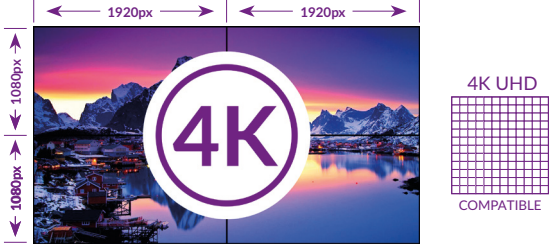

4K Compatible Video Wall

With large video walls content resolution is very important. If you have a 4K source you can achieve extraordinary image quality and ultra-high definition without the need to scale devices or purchase any external matrix controller.