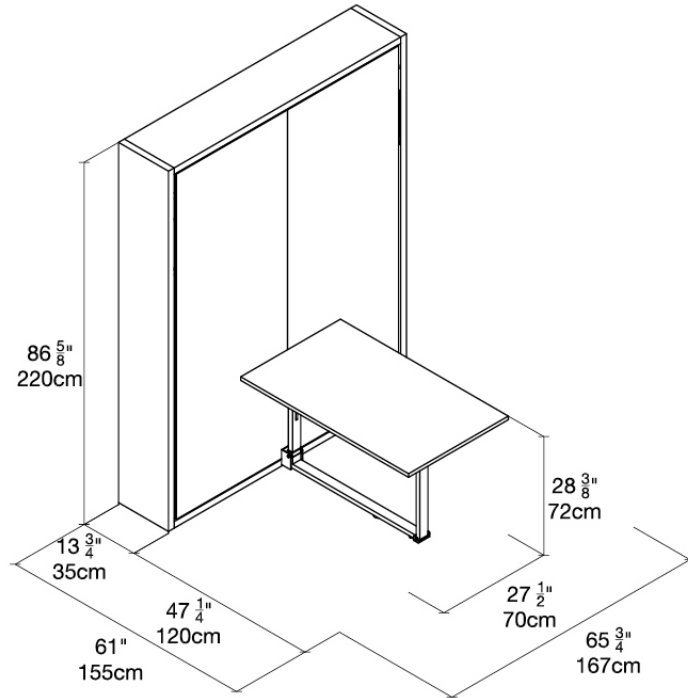

\$11,145 CAD incl. Memory 7 Zones mattress - delivery, installation, and taxes quoted separately.

Resource

Penelope Dining

White, Sabbia, Freddo 6

Toronto

**QUICK
SHIP**

SPECS

New York City
Washington, DC
San Francisco