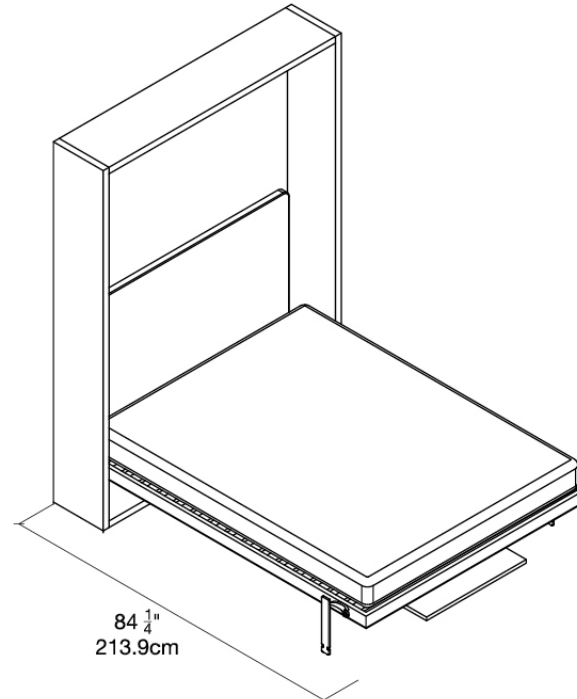

\$11,145 CAD incl. Memory 7 Zones mattress - delivery, installation, and taxes quoted separately.

Resource

Penelope Dining

White, Sabbia, Freddo 6

Toronto

**QUICK
SHIP**

SPECS

New York City
Washington, DC
San Francisco