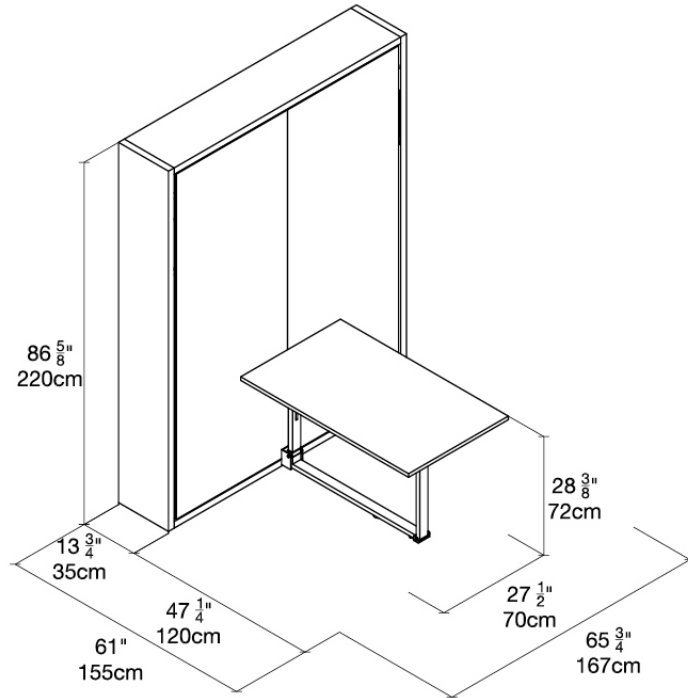

\$11,145 CAD incl. Memory 7 Zones mattress - delivery, installation, and taxes quoted separately.

Resource

Penelope Dining

White, Moro, Freddo 6

Toronto

**QUICK
SHIP**

SPECS

New York City
Washington, DC
San Francisco