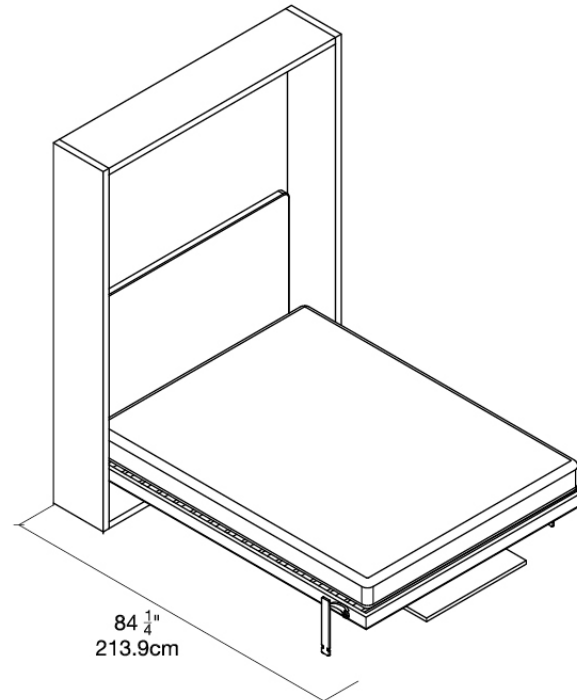

\$11,145 CAD incl. Memory 7 Zones mattress - delivery, installation, and taxes quoted separately.

Resource

Penelope Dining

White, Moro, Freddo 6

Toronto

**QUICK
SHIP**

SPECS

New York City
Washington, DC
San Francisco