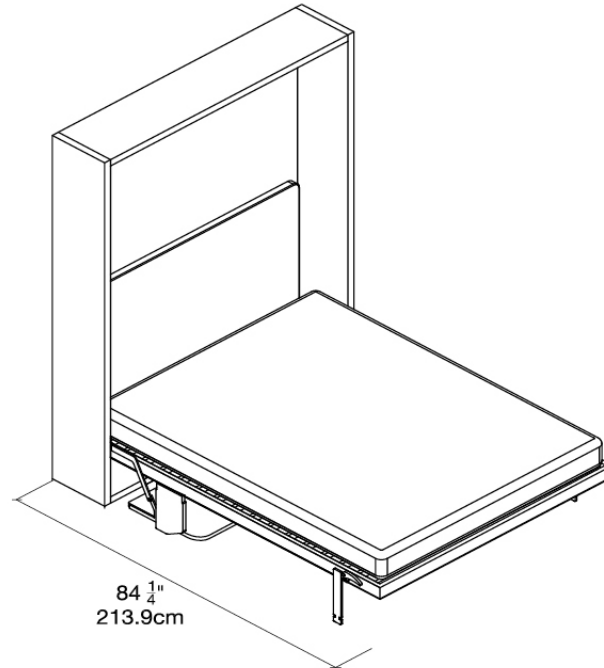

Resource

Penelope Board

White, Sabbia, Freddo 6

Toronto

SPECS

QUICK
SHIP

New York City
Washington, D.C.
San Francisco

Los Angeles
Chicago
Toronto

Calgary
Vancouver
Mexico City

ResourceFurniture.com