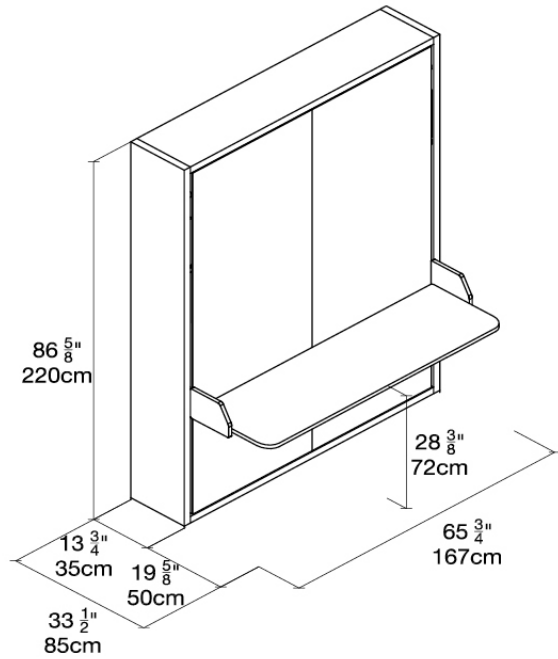

Resource

Penelope Board

White, Sabbia, Freddo 6

Toronto

SPECS

QUICK
SHIP

New York City
Washington, D.C.
San Francisco

Los Angeles
Chicago
Toronto

Calgary
Vancouver
Mexico City

ResourceFurniture.com