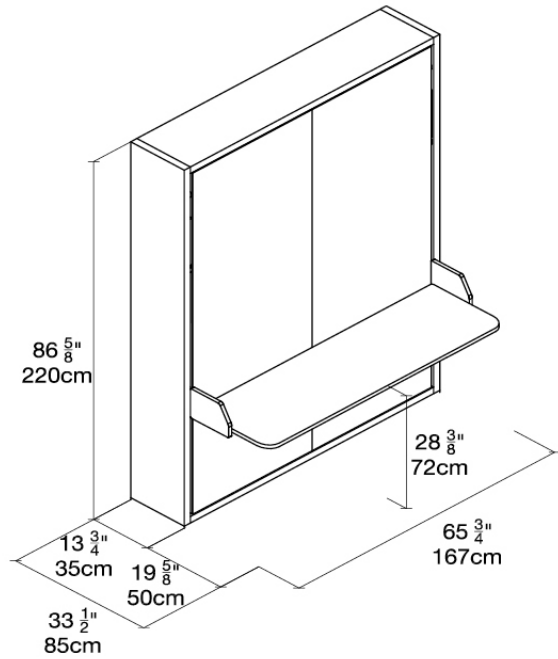

\$10,395 CAD incl. Memory 7 Zones mattress - delivery, installation, and taxes quoted separately.

Resource

Penelope Board

White, Moro, Freddo 6

Toronto

SPECS

**QUICK
SHIP**

New York City
Washington, DC
San Francisco