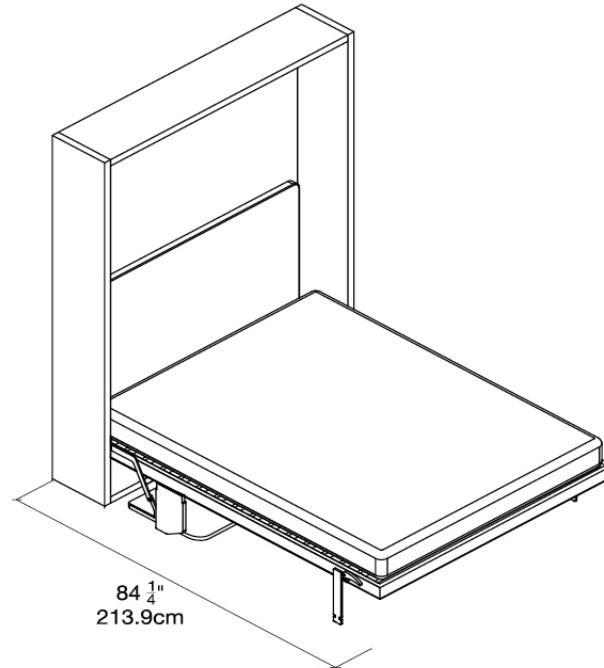

\$10,395 CAD incl. Memory 7 Zones mattress - delivery, installation, and taxes quoted separately.

Resource

Penelope Board

White, Moro, Freddo 6

Toronto

SPECS

**QUICK
SHIP**

New York City
Washington, DC
San Francisco