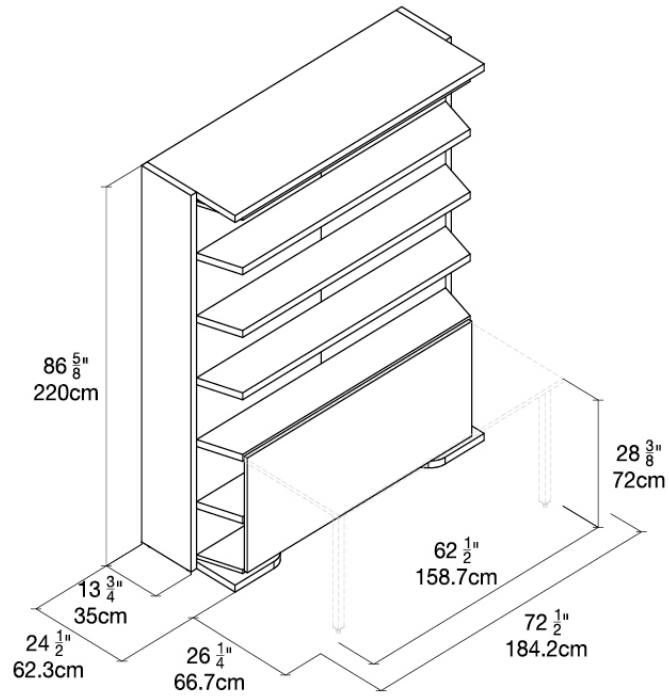

Resource

LGM Tavolo

White, Sabbia, Naomi 112

Toronto

SPECS

QUICK
SHIP

ResourceFurniture.com