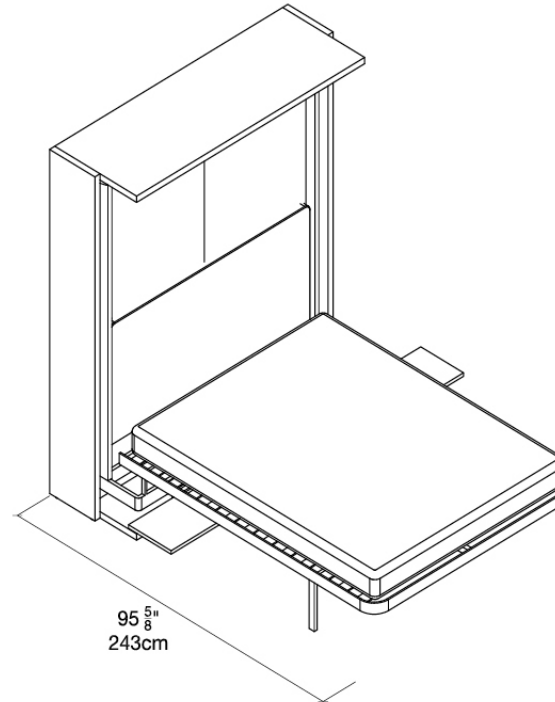

Resource

LGM Tavolo

White, Sabbia, Naomi 112

Toronto

SPECS

QUICK
SHIP

ResourceFurniture.com