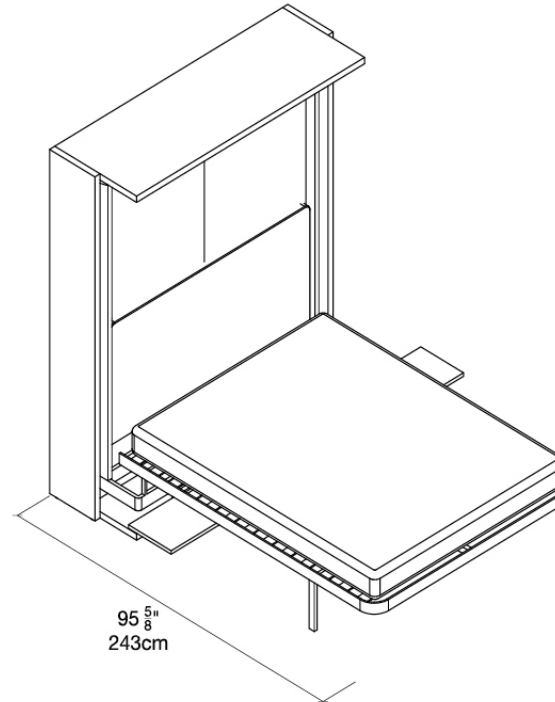

Resource

LGM Tavolo

White, Moro, Katmandu 01
Toronto

SPECS

QUICK
SHIP

New York City
Washington, DC
San Francisco
Los Angeles
San Diego
Toronto
Calgary
Vancouver
Mexico City

ResourceFurniture.com