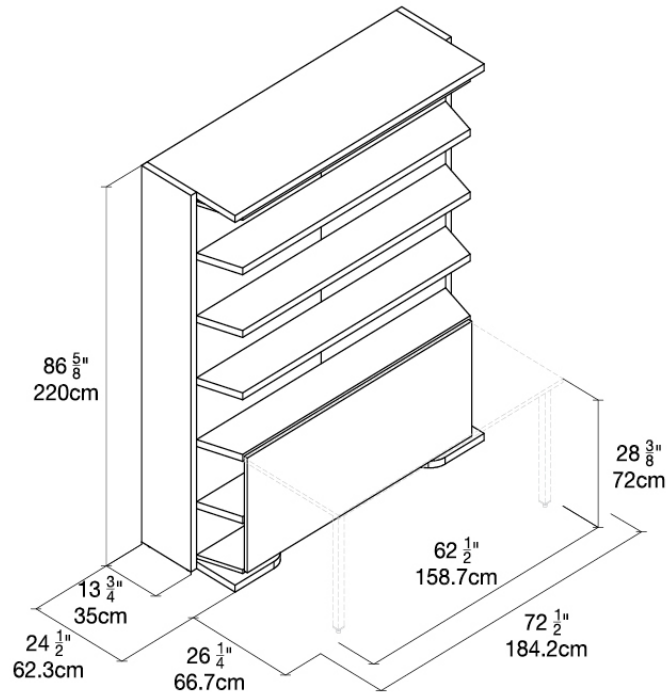

Resource

LGM Tavolo

White, Moro, Katmandu 01
Toronto

SPECS

QUICK
SHIP

New York City
Washington, DC
San Francisco
Los Angeles
San Diego
Toronto
Calgary
Vancouver
Mexico City

ResourceFurniture.com