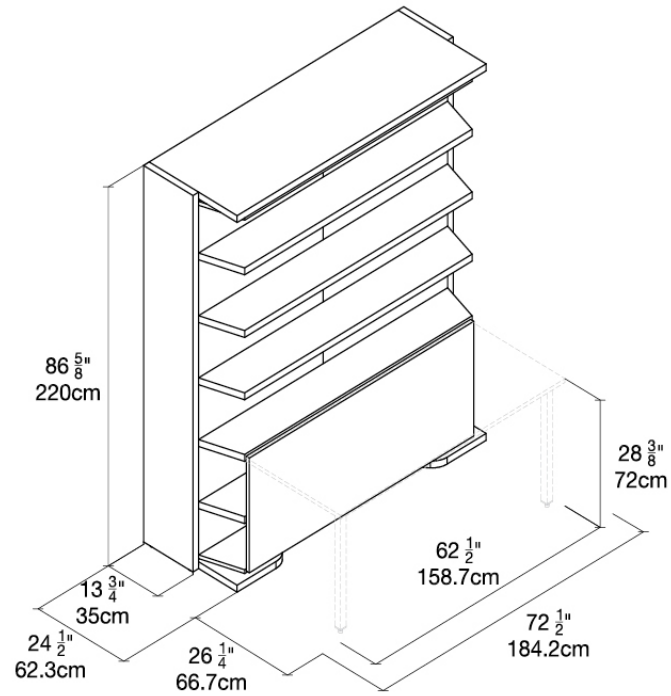

Resource

LGM Tavolo

White, Freddo 6

Toronto

SPECS

QUICK
SHIP

Calgary
Vancouver
Mexico City
Los Angeles
San Diego
Toronto
New York City
Washington, DC
San Francisco

ResourceFurniture.com