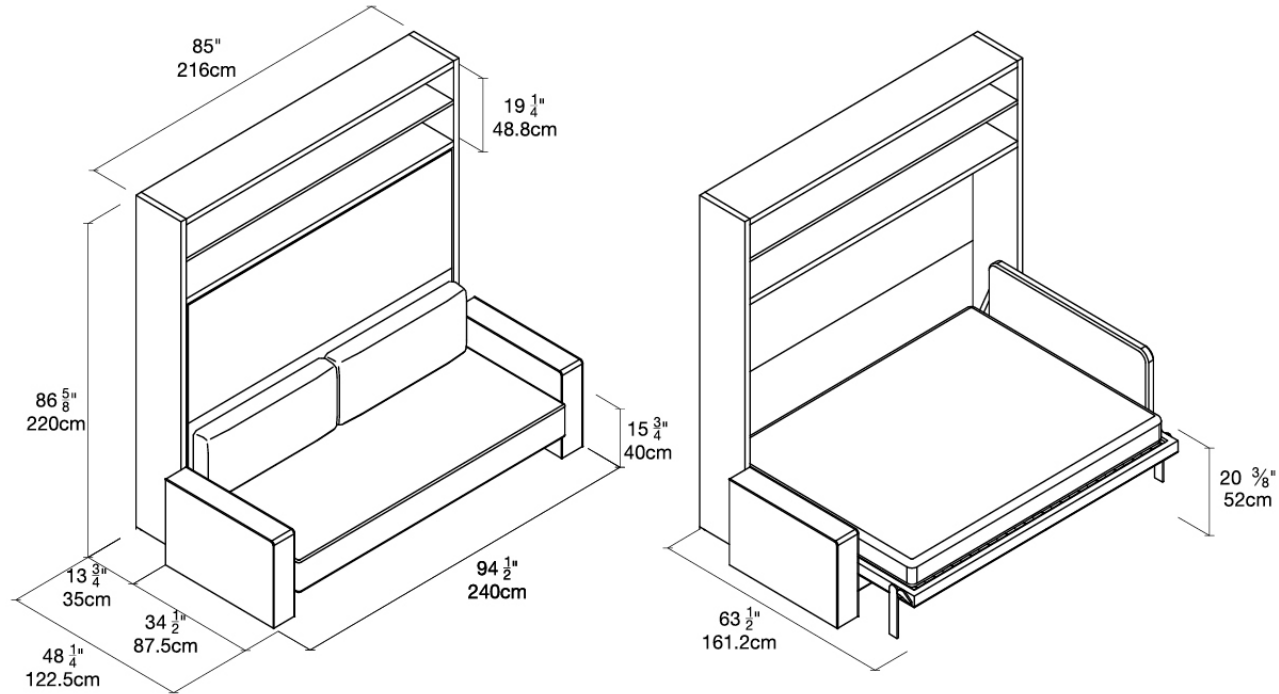

## Circe Sofa (wide arms)

White, Naomi 213

Toronto

QUICK  
SHIP

SPECS

Calgary  
Vancouver  
Mexico City  
Los Angeles  
San Diego  
Toronto  
New York City  
Washington, DC  
San Francisco

ResourceFurniture.com