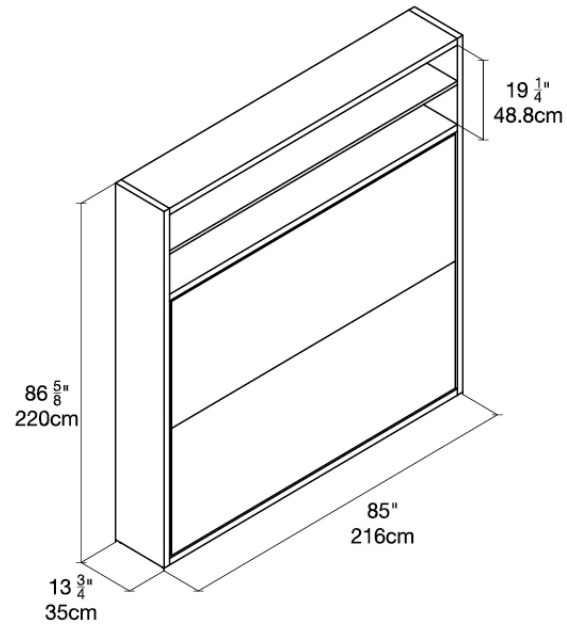

Resource

Circe

White, Nanao 42

Toronto

SPECS

QUICK
SHIP

Calgary
Vancouver
Mexico City
Los Angeles
San Diego
Toronto
New York City
Washington, D.C.
San Francisco

ResourceFurniture.com