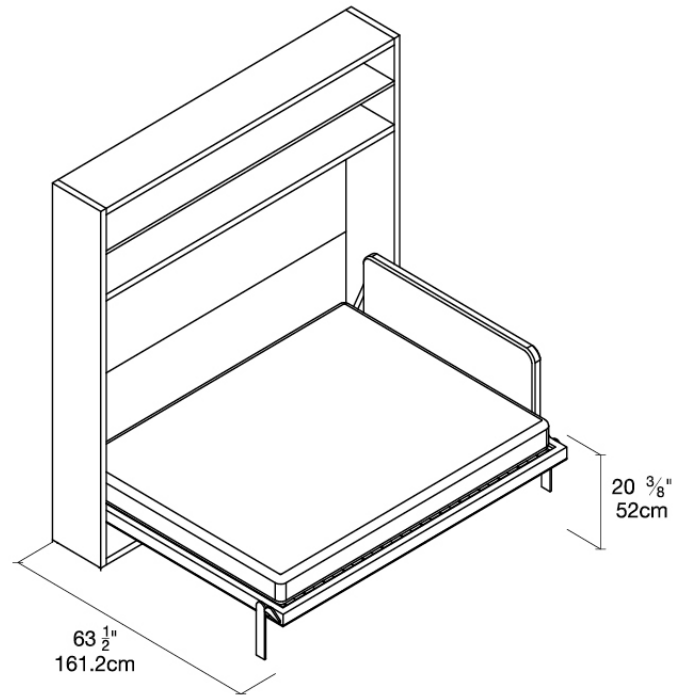

Resource

Circe

White, Nanao 42

Toronto

SPECS

QUICK
SHIP

Calgary
Vancouver
Mexico City
Los Angeles
San Diego
Toronto
New York City
Washington, D.C.
San Francisco

ResourceFurniture.com