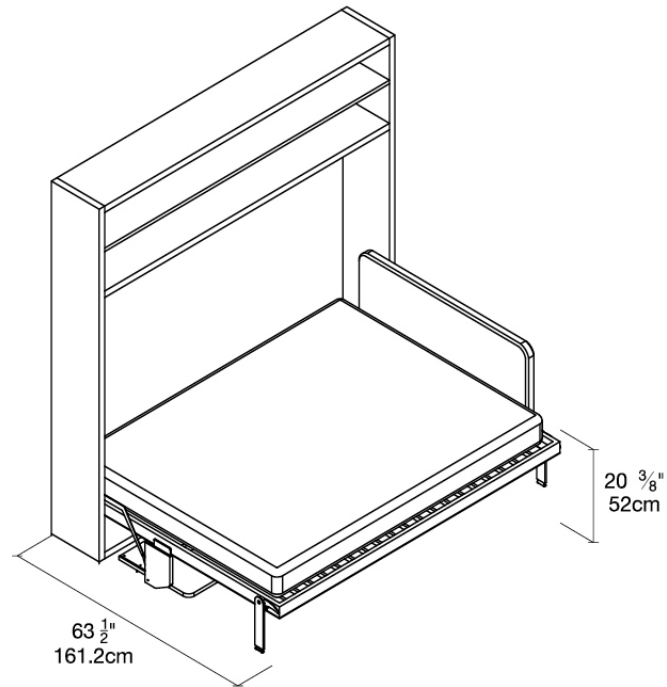

Resource

Circe Board

White, Sabbia, Nanao 42

Toronto

SPECS

QUICK
SHIP

ResourceFurniture.com