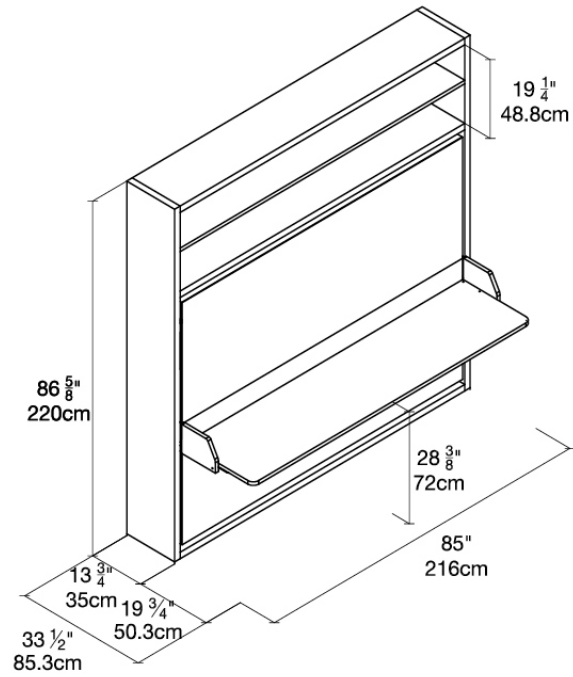

Resource

Circe Board

White, Sabbia, Nanao 42

Toronto

SPECS

QUICK
SHIP

ResourceFurniture.com