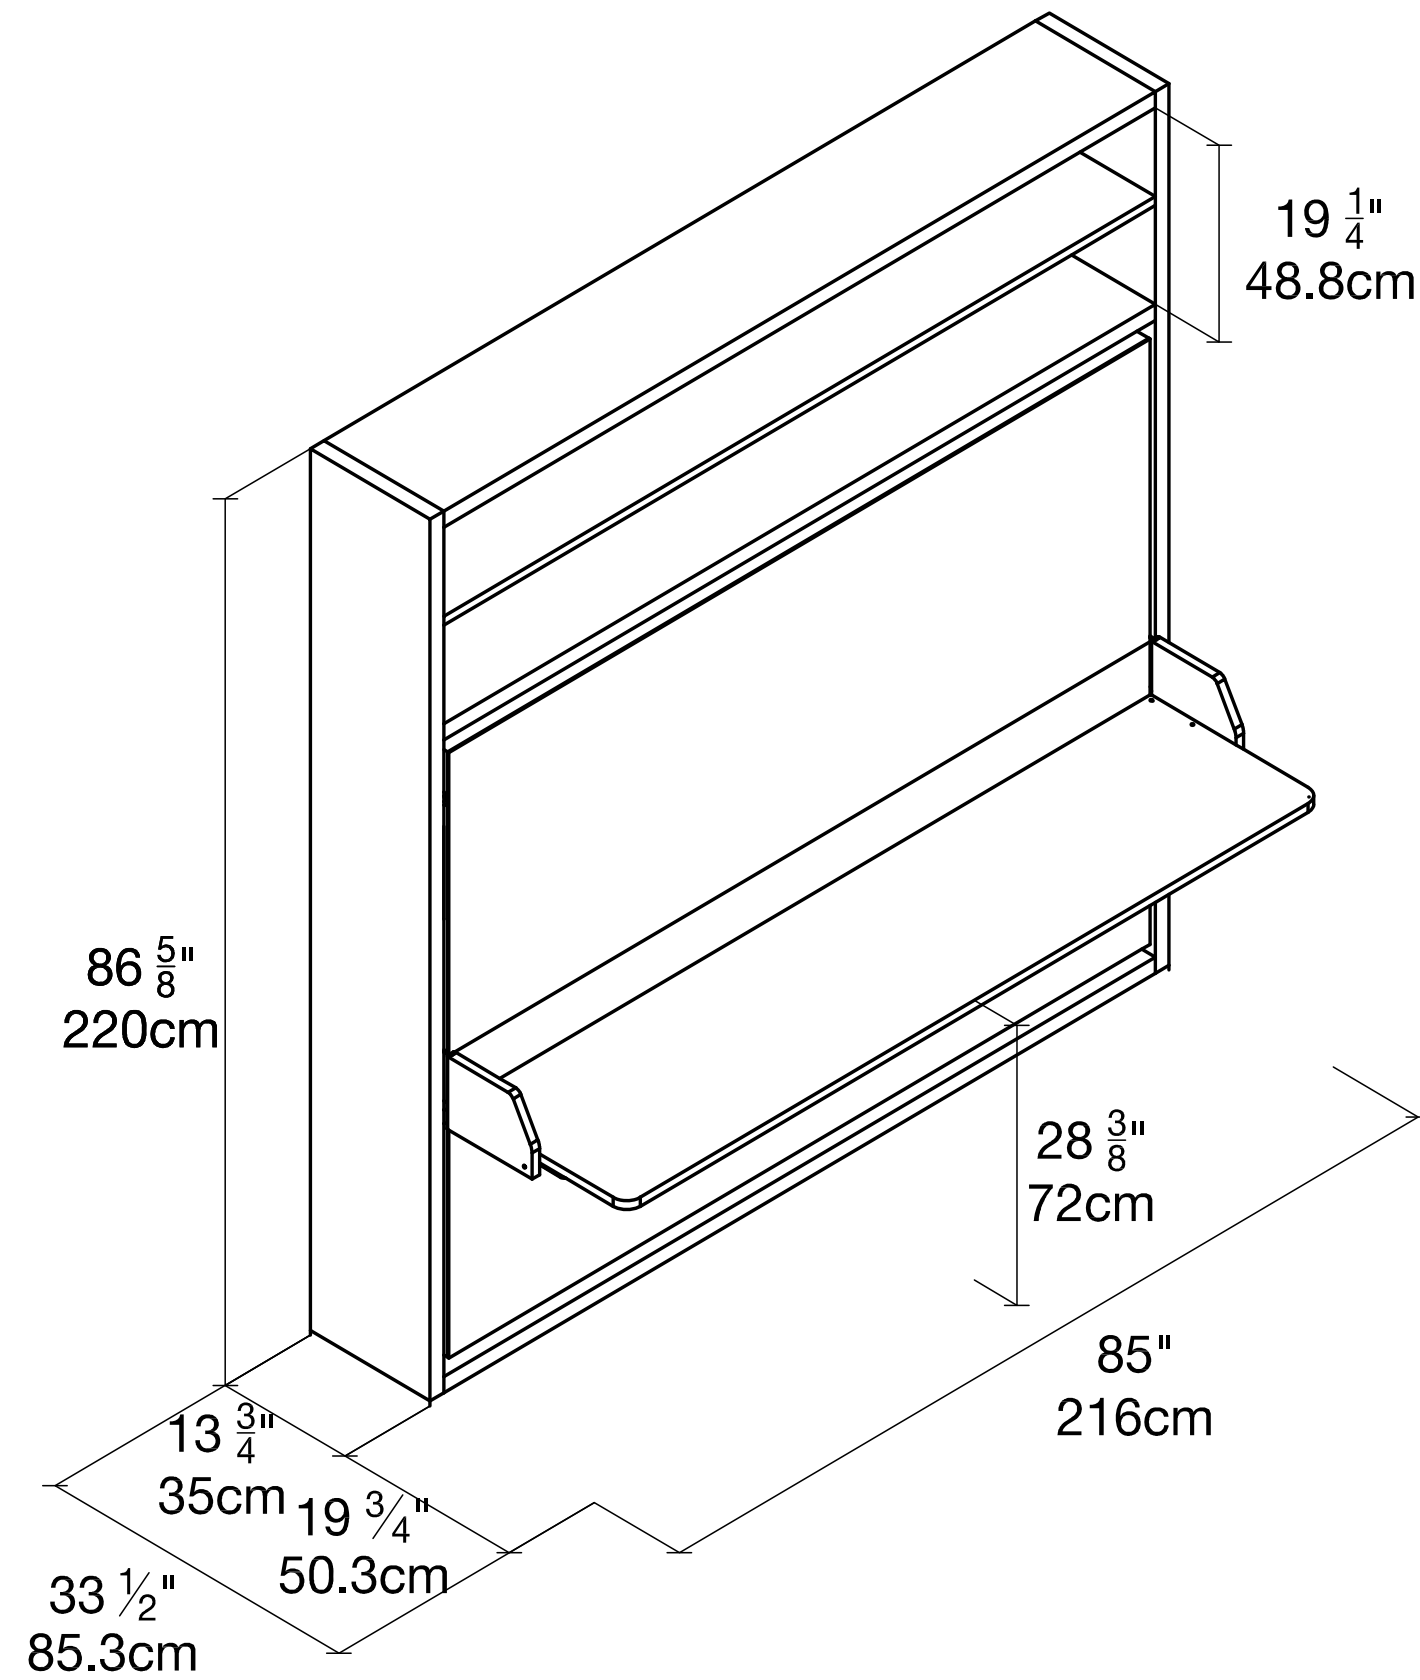

Resource

Circe Board

White, Moro, Nanao 42

Toronto

QUICK
SHIP

SPECS

Calgary
Vancouver
Mexico City
Los Angeles
Seattle
Toronto
New York City
Washington, D.C.
San Francisco

ResourceFurniture.com