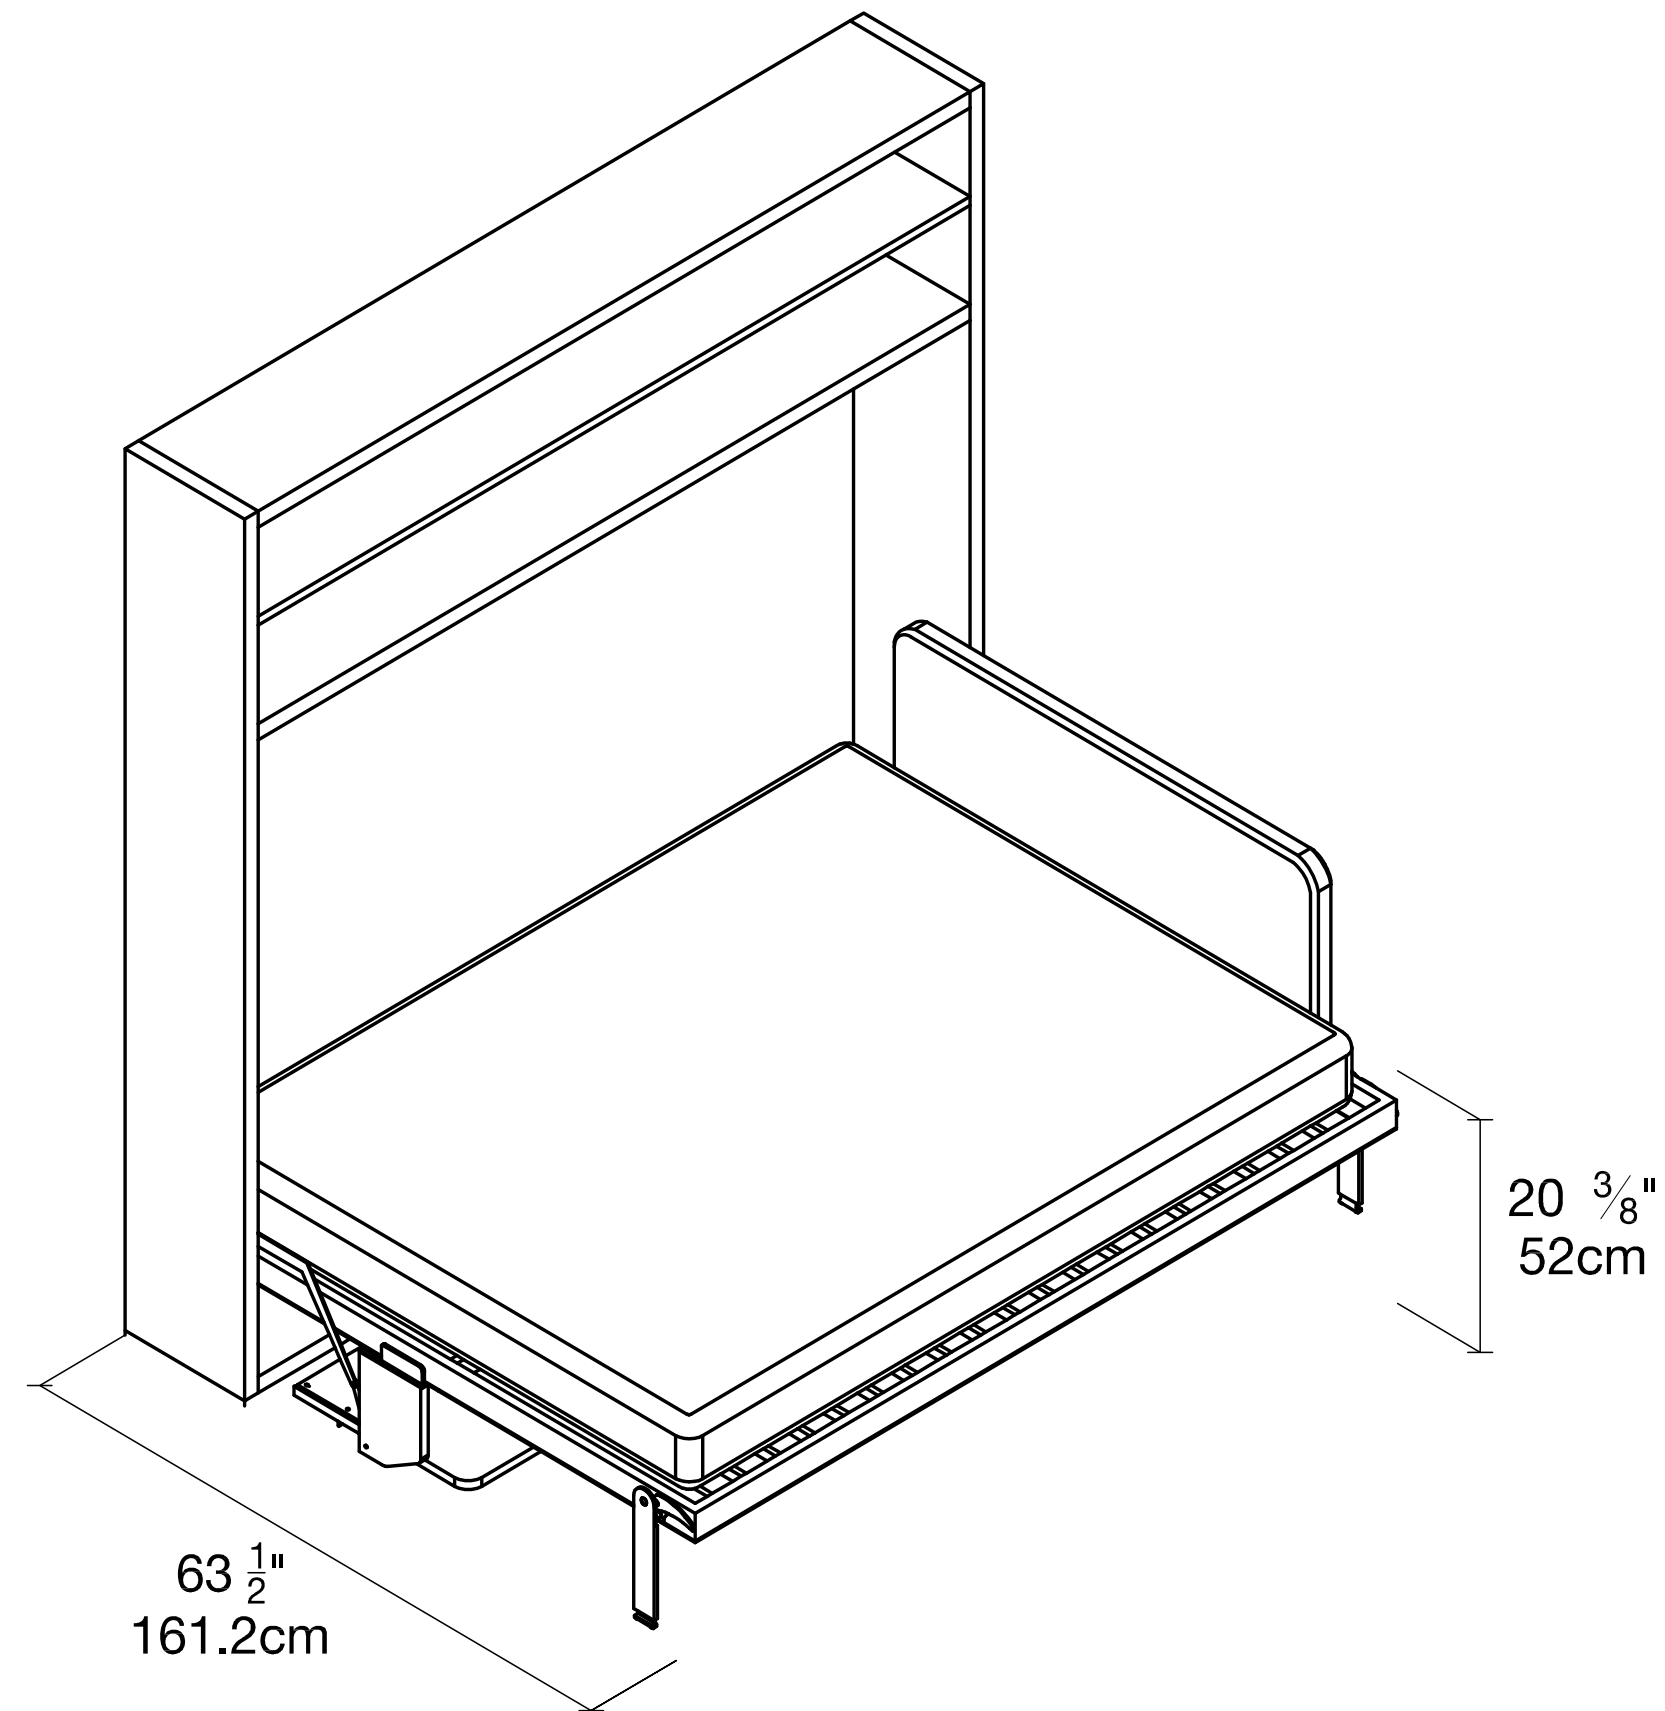

Resource

Circe Board

White, Moro, Nanao 42

Toronto

QUICK
SHIP

SPECS

Calgary
Vancouver
Mexico City
Los Angeles
Seattle
Toronto
New York City
Washington, D.C.
San Francisco

ResourceFurniture.com