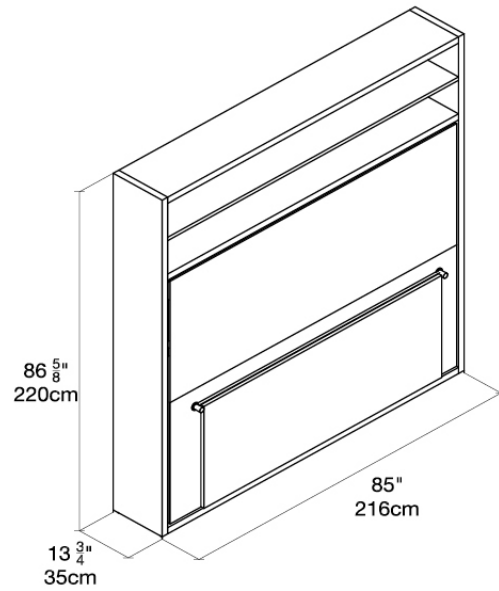

Resource

Adam Tavolo

White, Nanao 42

Toronto

SPECS

QUICK
SHIP

Calgary
Vancouver
Mexico City
Los Angeles
San Diego
Toronto
New York City
Washington, DC
San Francisco

ResourceFurniture.com