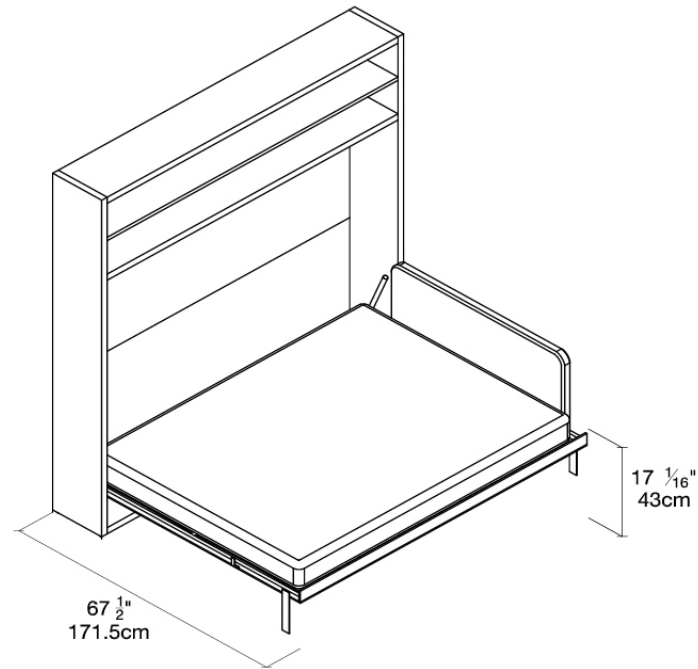

Resource

Adam Tavolo

White, Nanao 42

Toronto

SPECS

QUICK
SHIP

Calgary
Vancouver
Mexico City
Los Angeles
San Diego
Toronto
New York City
Washington, DC
San Francisco

ResourceFurniture.com