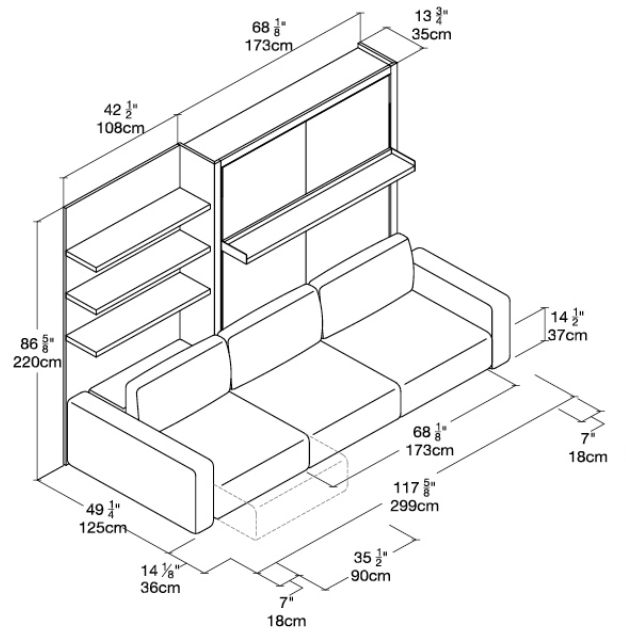

Resource

Swing Sectional

White, Naomi 112

Calgary

SPECS

QUICK
SHIP

Calgary
Vancouver
Mexico City

Los Angeles
San Diego
Toronto

New York City
Washington, DC
San Francisco

ResourceFurniture.com