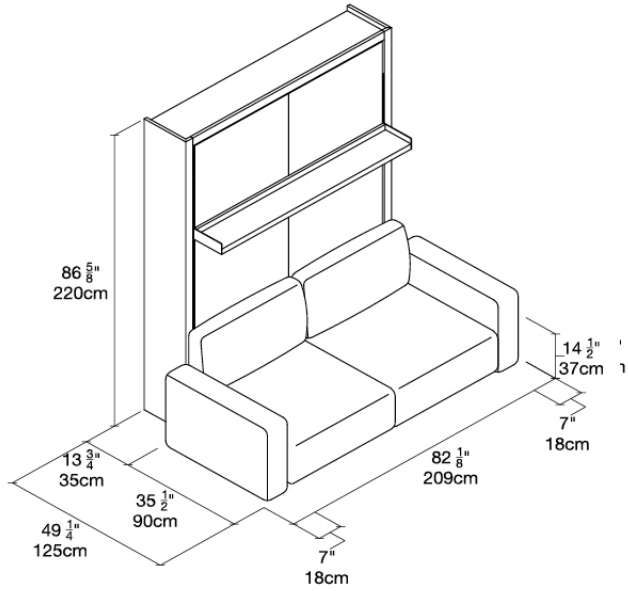

Resource

Swing 0
White, Naomi 213
Calgary

\$22,820 CAD incl. Memory Deluxe mattress - delivery, installation, and taxes quoted separately.

**QUICK
SHIP**

Resource

Swing 0
White, Naomi 213
Calgary

SPECS

QUICK
SHIP