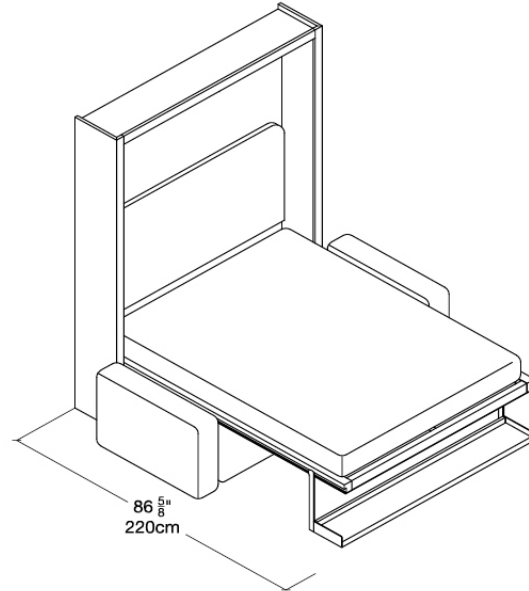

Resource

Swing 0
White, Naomi 213
Calgary

\$22,820 CAD incl. Memory Deluxe mattress - delivery, installation, and taxes quoted separately.

**QUICK
SHIP**

Resource

Swing 0
White, Naomi 213
Calgary

SPECS

QUICK
SHIP