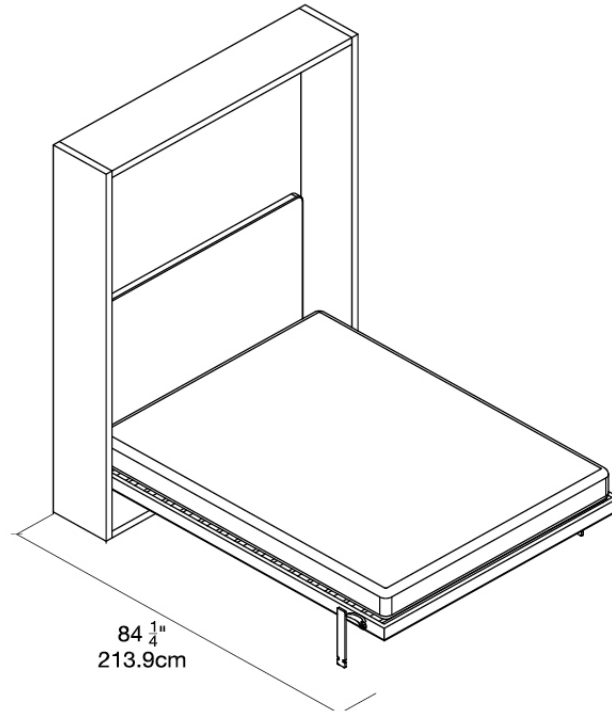

Resource

Penelope
White, Naomi 112
Calgary

SPECS

**QUICK
SHIP**

Calgary
Vancouver
Mexico City
Los Angeles
San Diego
Toronto
New York City
Washington, D.C.
San Francisco

ResourceFurniture.com