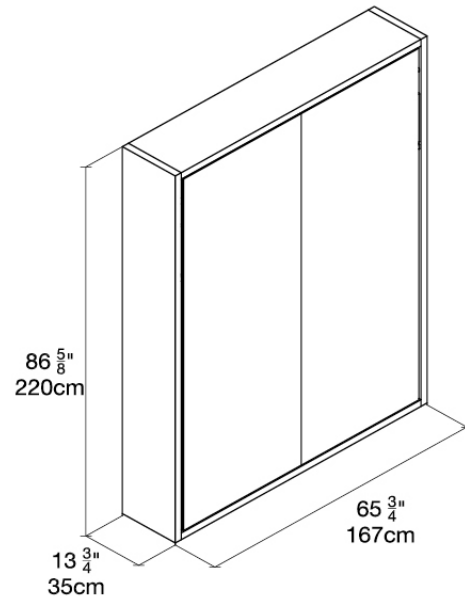

Resource

Penelope
White, Naomi 112
Calgary

SPECS

**QUICK
SHIP**

Calgary
Vancouver
Mexico City
Los Angeles
San Diego
Toronto
New York City
Washington, D.C.
San Francisco

ResourceFurniture.com