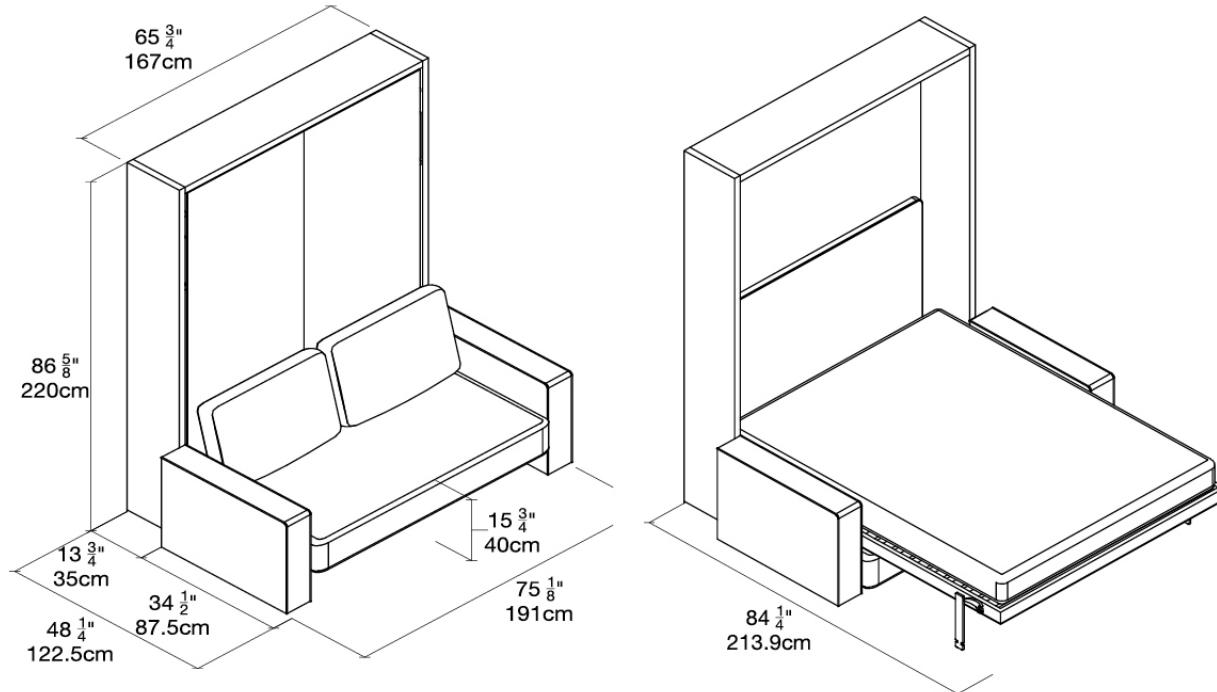

\$15,530 CAD incl. Smart Memory mattress - delivery, installation, and taxes quoted separately.

Resource

Penelope Sofa (wide arms)

White, Naomi 213

Calgary

SPECS

**QUICK
SHIP**

Calgary
Vancouver
Mexico City
Los Angeles
San Diego
Toronto
New York City
Washington, DC
San Francisco