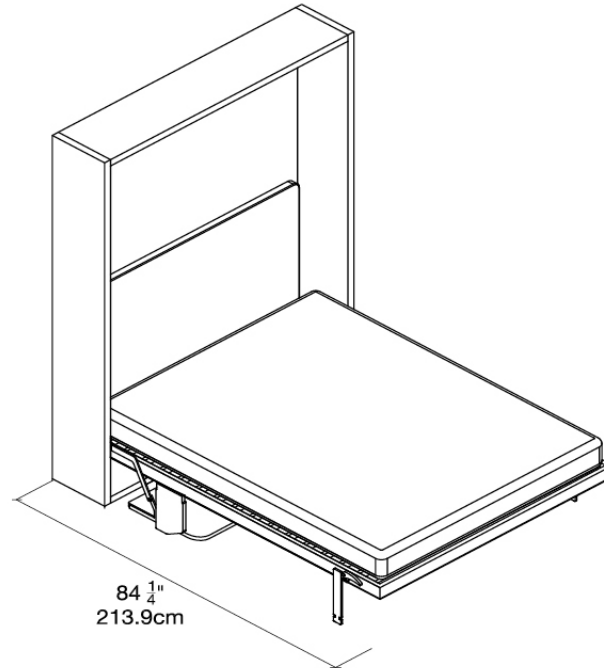

Resource

Penelope Board

White, Sabbia, Naomi 112

Calgary

SPECS

QUICK
SHIP

Calgary
Vancouver
Mexico City
Los Angeles
San Diego
Toronto
New York City
Washington, DC
San Francisco

ResourceFurniture.com