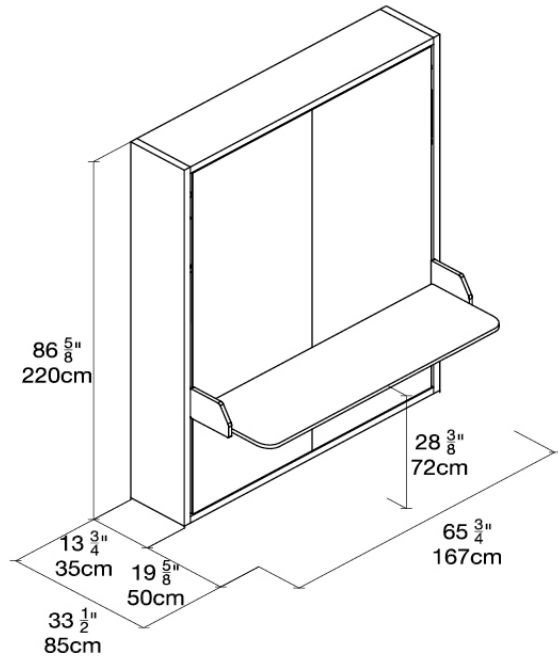

Resource

Penelope Board

White, Sabbia, Naomi 112

Calgary

SPECS

QUICK
SHIP

Calgary
Vancouver
Mexico City
Los Angeles
San Diego
Toronto
New York City
Washington, DC
San Francisco

ResourceFurniture.com