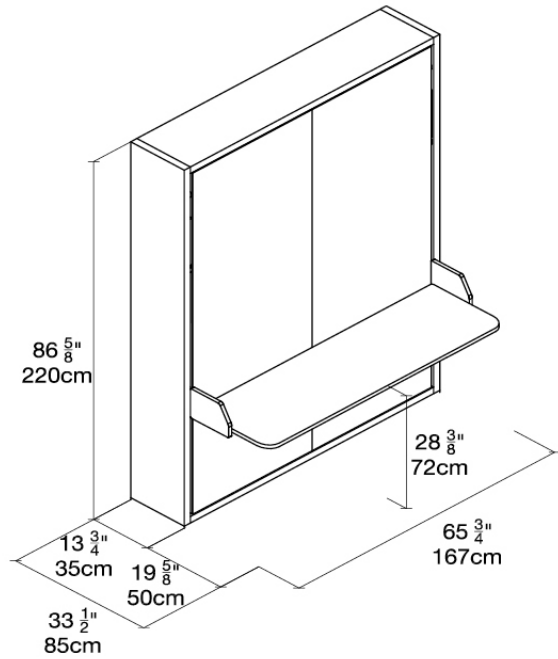

Resource

Penelope Board

White, Moro, Naomi 213

Calgary

SPECS

QUICK
SHIP

Calgary
Vancouver
Mexico City
Los Angeles
San Diego
Toronto
New York City
Washington, DC
San Francisco

ResourceFurniture.com