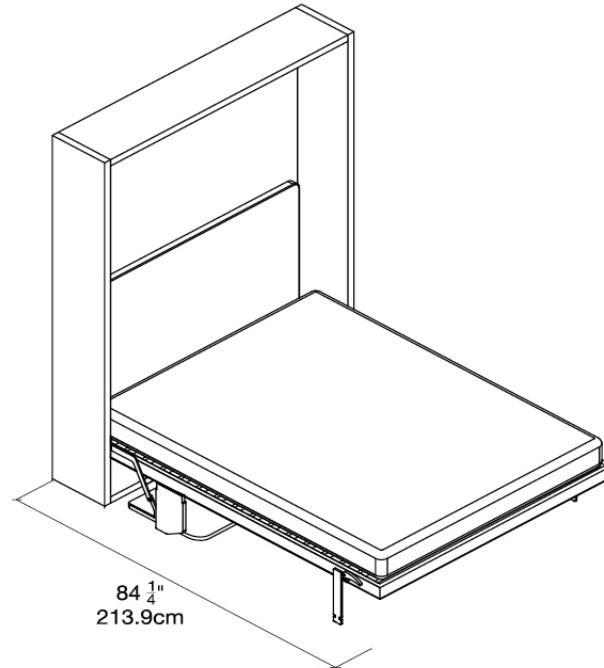

Resource

Penelope Board

White, Moro, Naomi 213

Calgary

SPECS

QUICK
SHIP

Calgary
Vancouver
Mexico City
Los Angeles
San Diego
Toronto
New York City
Washington, DC
San Francisco

ResourceFurniture.com