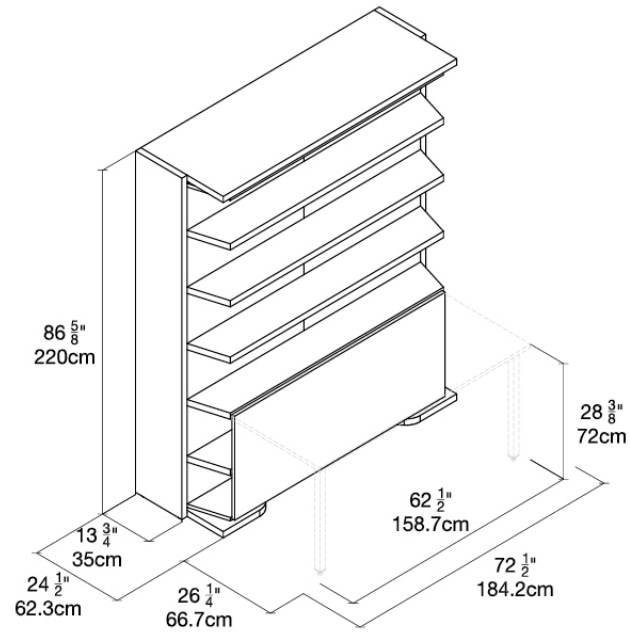

Resource

LGM Tavolo

White, Sabbia, Naomi 112

Calgary

SPECS

QUICK
SHIP

Calgary
Vancouver
Mexico City

Los Angeles
San Diego
Toronto

New York City
Washington, DC
San Francisco

ResourceFurniture.com