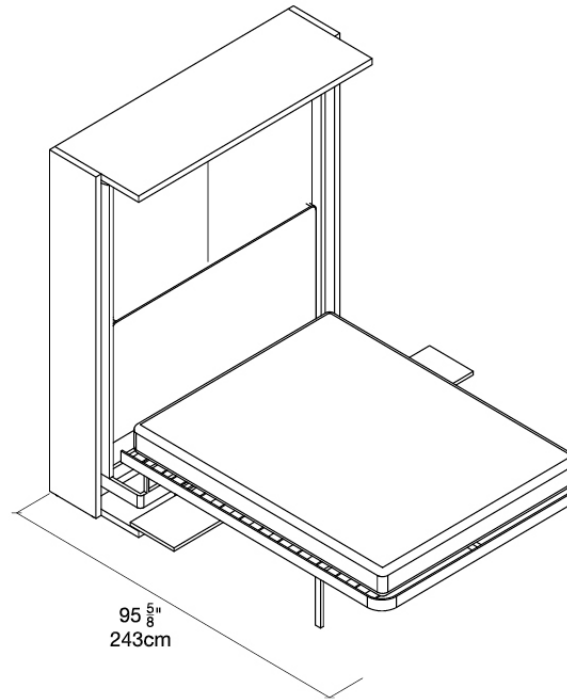

Resource

LGM Tavolo

White, Moro, Naomi 213

Calgary

SPECS

QUICK
SHIP

Calgary
Vancouver
Mexico City

Los Angeles
San Diego
Toronto

New York City
Washington, DC
San Francisco

ResourceFurniture.com