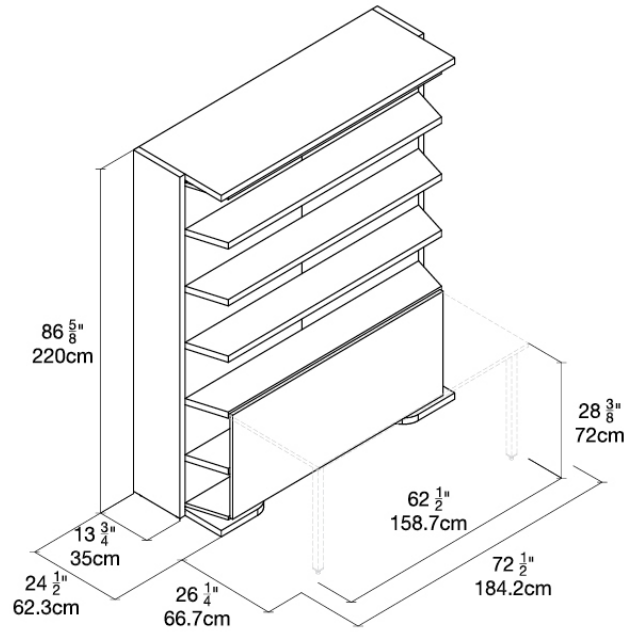

Resource

LGM Tavolo

White, Moro, Naomi 213

Calgary

SPECS

QUICK
SHIP

Calgary
Vancouver
Mexico City

Los Angeles
San Diego
Toronto

New York City
Washington, DC
San Francisco

ResourceFurniture.com