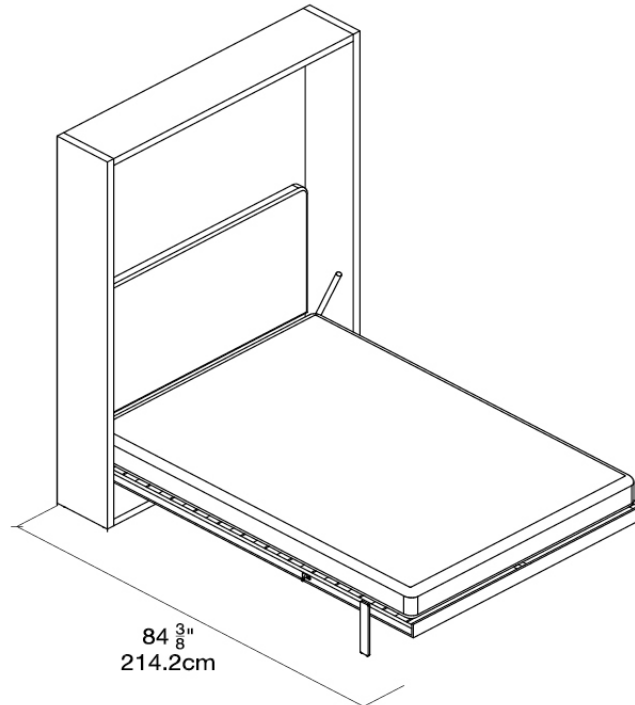

Resource

Ulisse
White, Naomi 112
Vancouver

SPECS

QUICK
SHIP

Calgary
Vancouver
Mexico City

Los Angeles
San Diego
Toronto

New York City
Washington, D.C.
San Francisco

ResourceFurniture.com