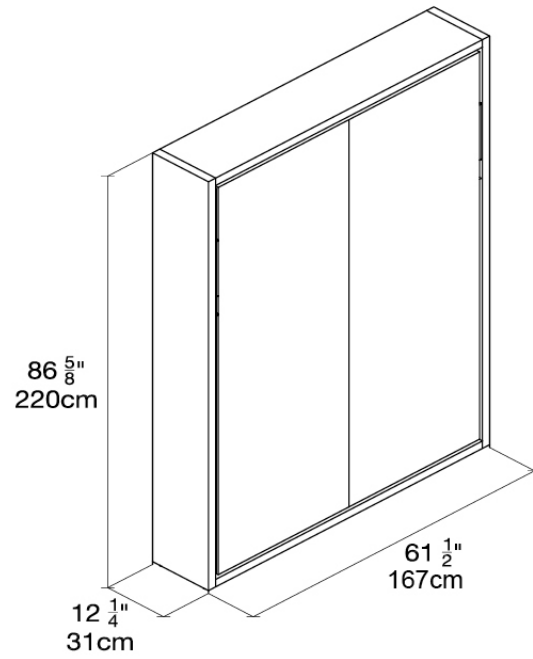

Resource

Ulisse
White, Naomi 112
Vancouver

SPECS

QUICK
SHIP

Calgary
Vancouver
Mexico City

Los Angeles
San Diego
Toronto

New York City
Washington, D.C.
San Francisco

ResourceFurniture.com