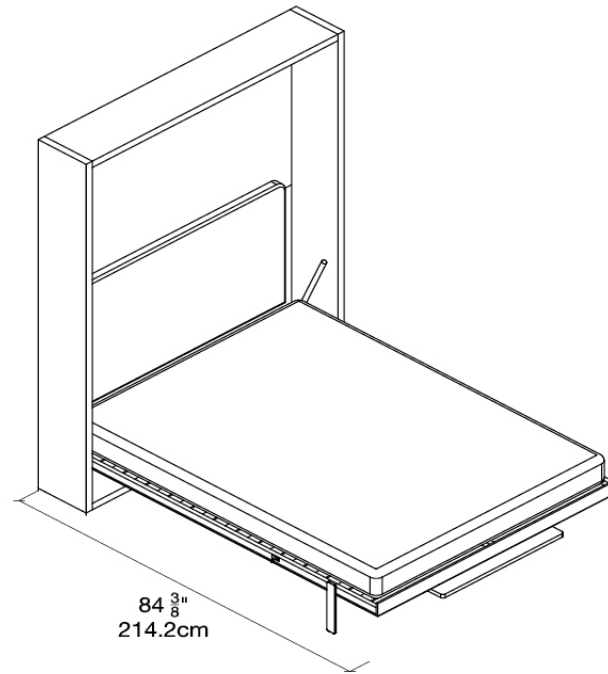

Resource

Ulisse Dining

White, Sabbia, Naomi 112

Vancouver

QUICK
SHIP

SPECS

New York City
Washington, DC
San Francisco
Los Angeles
Seattle
Toronto
Calgary
Vancouver
Mexico City

ResourceFurniture.com