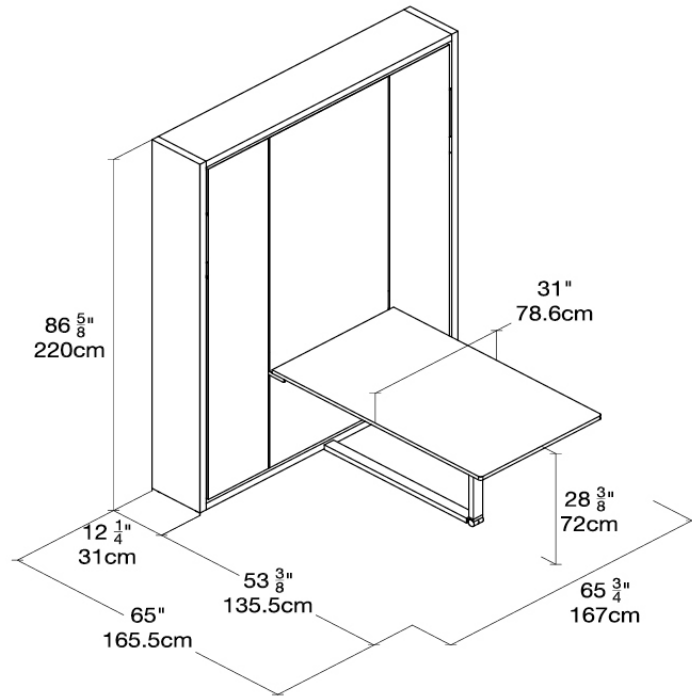

Resource

Ulisse Dining

White, Sabbia, Naomi 112

Vancouver

QUICK
SHIP

SPECS

New York City
Washington, DC
San Francisco
Los Angeles
Seattle
Toronto
Calgary
Vancouver
Mexico City

ResourceFurniture.com