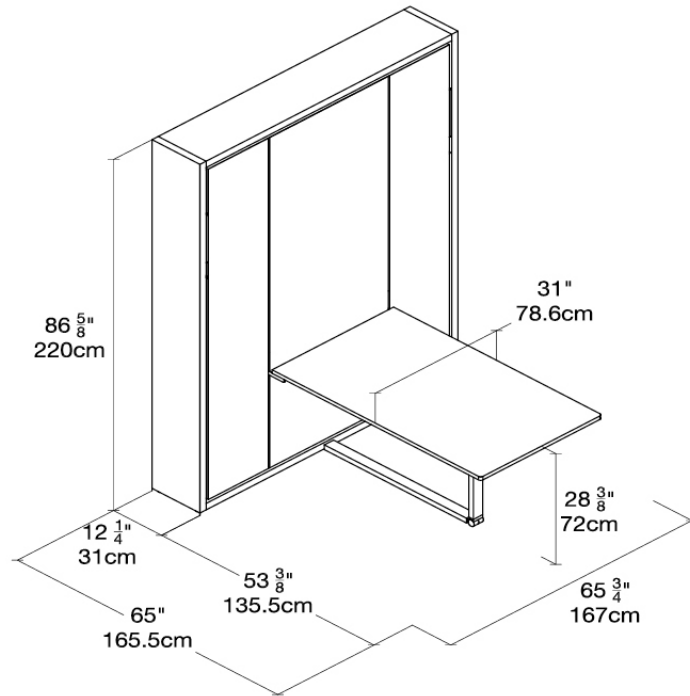

Resource

Ulisse Dining
White, Moro, Naomi 213
Vancouver

QUICK
SHIP

SPECS

New York City
Washington, DC
San Francisco
Los Angeles
Seattle
Toronto
Calgary
Vancouver
Mexico City

ResourceFurniture.com