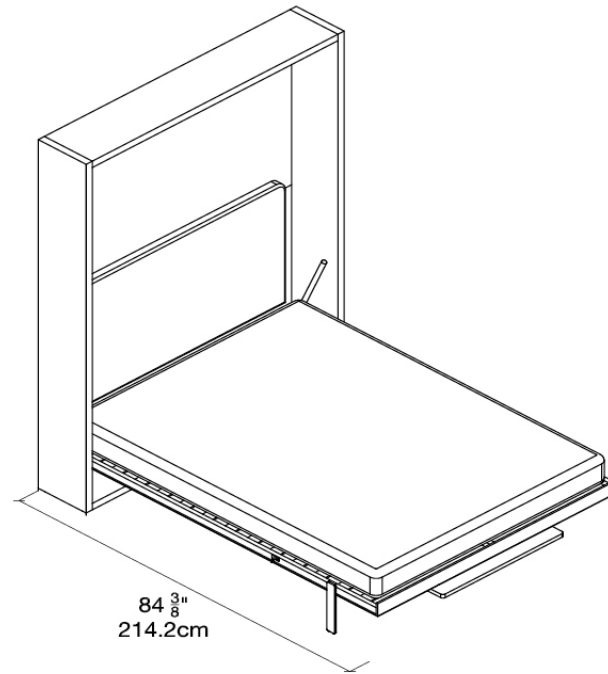

Resource

Ulisse Dining
White, Moro, Naomi 213
Vancouver

QUICK
SHIP

SPECS

New York City
Washington, DC
San Francisco
Los Angeles
Seattle
Toronto
Calgary
Vancouver
Mexico City

ResourceFurniture.com