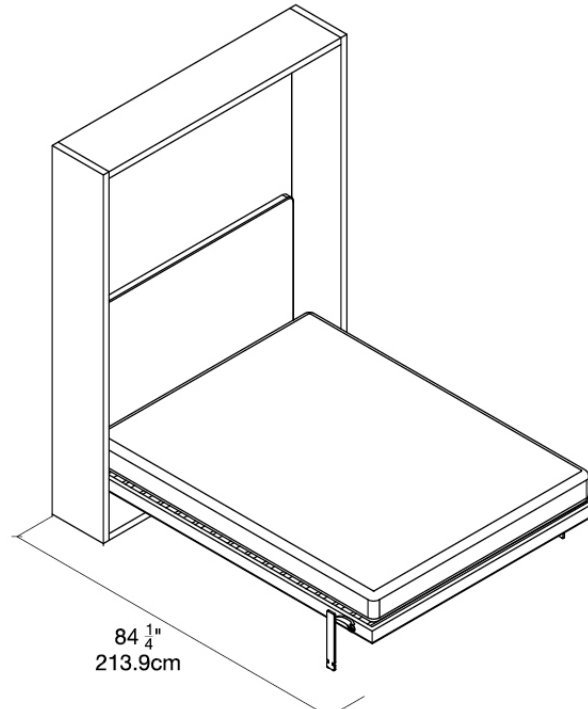

Resource

Penelope
White, Haruka 49
Vancouver

**QUICK
SHIP**

\$9,235 CAD incl. Smart Safe mattress - delivery, installation, and taxes quoted separately.

Resource

Penelope
White, Haruka 49
Vancouver

SPECS

QUICK
SHIP