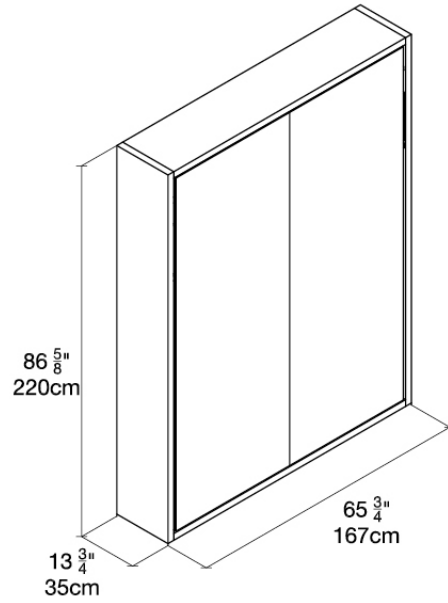

Resource

Penelope
White, Haruka 49
Vancouver

**QUICK
SHIP**

\$9,235 CAD incl. Smart Safe mattress - delivery, installation, and taxes quoted separately.

Resource

Penelope
White, Haruka 49
Vancouver

SPECS

QUICK
SHIP